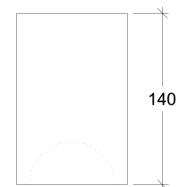

WIRELESS

Installation	Indoor	CRI	>90
Mounting Position	Surface	Life Time	L80/B10 >25.000 h
IP	20	Cut-out Size	-
Wattage	10W	Dimensions	Ø90 h140mm
Lumen output	675	Adjustable	No
Connection	230V		
Driver	Included built-in		
Dimmable	Phase Dim		

30070.10.**.***.DTR

Number	W	Colour Temperature	Light Distribution	Finish	Dim
30070	10	27 2700	1 Narrow 12°	⊙ 11 White & White	DTR Phase Dim
		30 3000	2 Medium 24°	⦿ 14 White & Gold	
		40 4000	3 Wide 36°	⦿ 22 Black & Black	
				● 24 Black & Gold	