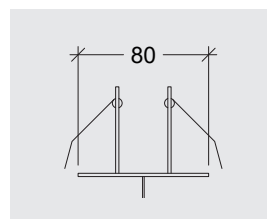

# Canalis GU10 Suspended

35070

GOOD NIGHT

Suspended

<b>Installation</b>	Indoor
<b>Mounting Position</b>	Suspended
<b>IP</b>	20
<b>Wattage</b>	GU10
<b>Lumen output</b>	GU10
<b>Connection</b>	230V
<b>Driver</b>	Not required
<b>Dimmable</b>	Depending on lamp

<b>CRI</b>	GU10
<b>Life Time</b>	GU10
<b>Cut-out Size</b>	-
<b>Dimensions</b>	Ø90 h140mm
<b>Adjustable</b>	No

35070.GU10.XX.X.\*\*.XXX

Number	W	Colour Temperature	Light Distribution	Finish	Dim
35070	GU10	X	X	<ul style="list-style-type: none"> <li>☉ 11 White &amp; White</li> <li>☉ 14 White &amp; Gold</li> <li>● 22 Black &amp; Black</li> <li>● 24 Black &amp; Gold</li> </ul> <p>Other finishes available upon request</p>	Depending on lamp