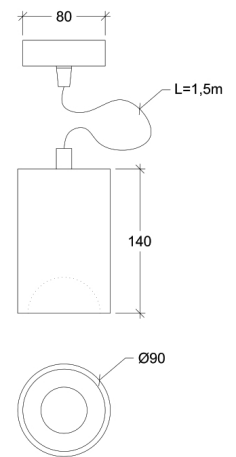

# Canalis GU10 Suspended

35070

GOOD NIGHT

Suspended

<b>Installation</b>	Indoor
<b>Mounting Position</b>	Suspended
<b>IP</b>	20
<b>Wattage</b>	GU10
<b>Lumen output</b>	GU10
<b>Connection</b>	230V
<b>Driver</b>	Not required
<b>Dimmable</b>	Depending on lamp

<b>CRI</b>	GU10
<b>Life Time</b>	GU10
<b>Cut-out Size</b>	-
<b>Dimensions</b>	Ø90 h140mm
<b>Adjustable</b>	No

35070.GU10.XX.X.\*\*.XXX

Number	W	Colour Temperature	Light Distribution	Finish	Dim
35070	GU10	X	X	<ul style="list-style-type: none"> <li>☉ 11 White &amp; White</li> <li>☉ 14 White &amp; Gold</li> <li>● 22 Black &amp; Black</li> <li>● 24 Black &amp; Gold</li> </ul> <p>Other finishes available upon request</p>	Depending on lamp