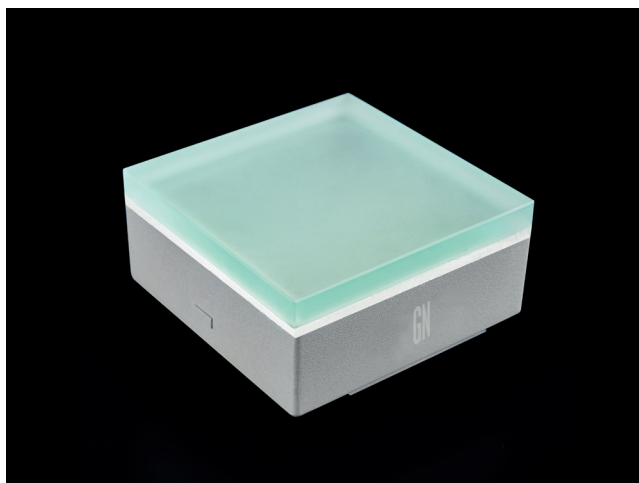

Caminus-s

70007

GOOD NIGHT

Recessed

Power Rating	1,3 W
Life Span	50.000 h
LED Colour	White, RGB
Beam Angle	100°
Input Voltage	24 VDC
Material (Housing)	Stainless Steel
Glass Material	Tempered Glass
Working Temperature	-25°C +50°C
Dimension (without installation box)	100 x 100 x 70 mm
Cable Interconnect	Power cable: 2 x 1.0 mm ² Signal cable: 4 x 0,3 mm ² rubber cable
Control	ON/OFF, DMX512
IP	IP67
Luminous Flux	75 lm

70007.1.27.6.80

Caminus-s	100x100	24V	1'3W	2700K	Opal
-----------	---------	-----	------	-------	------

70007.1.30.6.80

Caminus-s	100x100	24V	1'3W	3000K	Opal
-----------	---------	-----	------	-------	------

70007.1.RGB.6.80

Caminus-s	100x100	24V	1'3W	RGB	Opal
-----------	---------	-----	------	-----	------