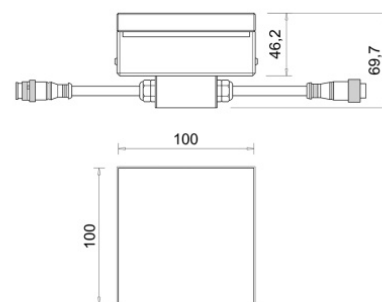

Caminus-s

70007

GOOD NIGHT

Recessed

Power Rating	1,3 W
Life Span	50.000 h
LED Colour	White, RGB
Beam Angle	100°
Input Voltage	24 VDC
Material (Housing)	Stainless Steel
Glass Material	Tempered Glass
Working Temperature	-25°C +50°C
Dimension (without installation box)	100 x 100 x 70 mm
Cable Interconnect	Power cable: 2 x 1.0 mm ² Signal cable: 4 x 0,3 mm ² rubber cable
Control	ON/OFF, DMX512
IP	IP67
Luminous Flux	75 lm

70007.1.27.6.80

Caminus-s	100x100	24V	1'3W	2700K	Opal
-----------	---------	-----	------	-------	------

70007.1.30.6.80

Caminus-s	100x100	24V	1'3W	3000K	Opal
-----------	---------	-----	------	-------	------

70007.1.RGB.6.80

Caminus-s	100x100	24V	1'3W	RGB	Opal
-----------	---------	-----	------	-----	------