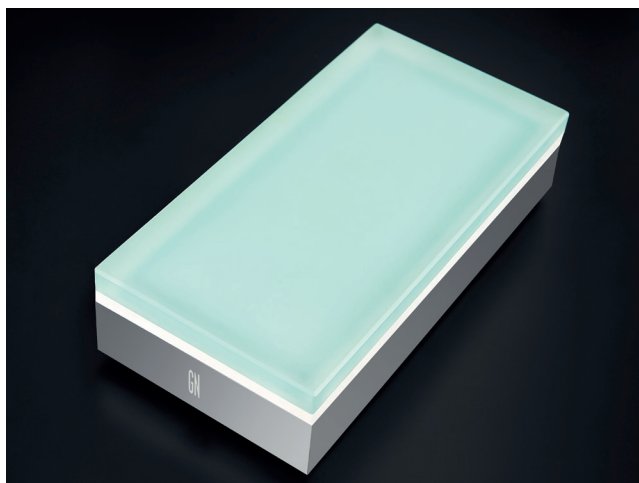

Caminus-r

70008

GOOD NIGHT

Recessed

| | |
|---|---|
| Power Rating | 2,6 W |
| Life Span | 50.000 h |
| LED Colour | White, RGB |
| Beam Angel | 100° |
| Input Voltage | 24 VDC |
| Material (Housing) | Stainless Steel |
| Glass Material | Tempered Glass |
| Working Temperature | -25°C +50°C |
| Dimension (without installation box) | 100 x 200 x 70 mm |
| Cable Interconnect | Power cable: 2 x 1.0 mm ² Signal cable: 4 x 0,3 mm ² rubber cable |
| Control | ON/OFF, DMX512 |
| IP | IP67 |
| Luminous Flux | 72,8lm |

70008.3.27.6.80

Caminus-r 100x200 24V 2'6W 2700K Opal

70008.3.30.6.80

Caminus-r 100x200 24V 2'6W 3000K Opal

70008.3.RGB.6.80

Caminus-r 100x200 24V 2'6W RGB Opal

Accessories

- 70007.A.1** Caminus Leader cable 4m for monocolor
- 70007.A.2** Caminus Jumper cable 1m for monocolor
- 70007.A.3** Caminus endcap for monocolor