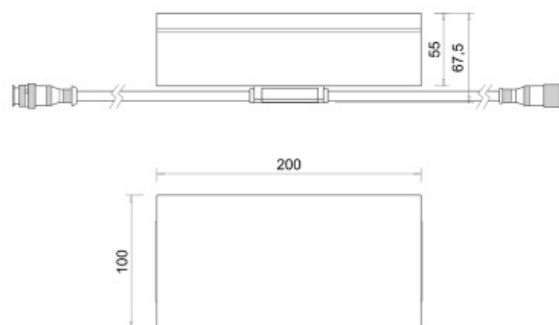

Caminus-r

70008

GOOD NIGHT

Recessed

| | |
|---|---|
| Power Rating | 2,6 W |
| Life Span | 50.000 h |
| LED Colour | White, RGB |
| Beam Angel | 100° |
| Input Voltage | 24 VDC |
| Material (Housing) | Stainless Steel |
| Glass Material | Tempered Glass |
| Working Temperature | -25°C +50°C |
| Dimension (without installation box) | 100 x 200 x 70 mm |
| Cable Interconnect | Power cable: 2 x 1.0 mm ² Signal cable: 4 x 0,3 mm ² rubber cable |
| Control | ON/OFF, DMX512 |
| IP | IP67 |
| Luminous Flux | 72,8lm |

70008.3.27.6.80

Caminus-r 100x200 24V 2'6W 2700K Opal

70008.3.30.6.80

Caminus-r 100x200 24V 2'6W 3000K Opal

70008.3.RGB.6.80

Caminus-r 100x200 24V 2'6W RGB Opal

Accessories

- 70007.A.1** Caminus Leader cable 4m for monocolor
- 70007.A.2** Caminus Jumper cable 1m for monocolor
- 70007.A.3** Caminus endcap for monocolor