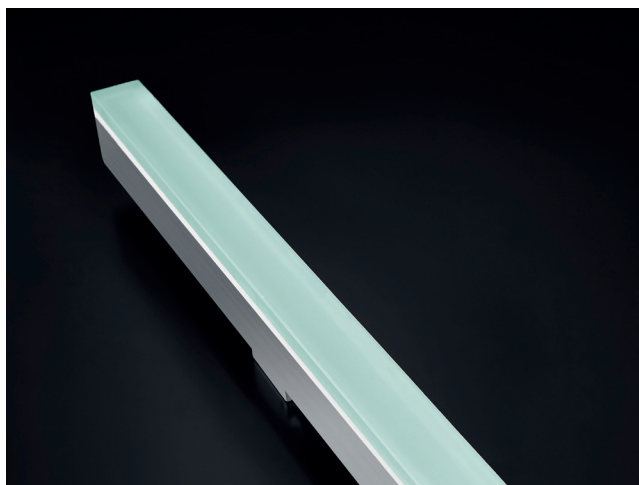

Caminus-I

70009

GOOD NIGHT

Recessed

Power Rating	6 W
Life Span	50000 hours
LED Colour	White, RGB
Beam Angel	100°
Input Voltage	24 VDC
Material (Housing)	Stainless Steel
Glass Material	Tempered Glass
Working Temperature	-25°C +50°C
Dimension (without installation box)	36 x 1000 x 70 mm
Cable Interconnect	Power cable: 2 x 1.0 mm ² Signal cable: 4 x 0,3 mm ² rubber cable
Control	ON/OFF, DMX512
IP	IP67
Luminous Flux	350 lm

70009.6.27.6.80

Caminus-I 1000x36 24V 6W 2700K Opal

70009.6.30.6.80

Caminus-I 1000x36 24V 6W 3000K Opal

70009.6.RGB.6.80

Caminus-I 1000x36 24V 6W RGB Opal

Accessories

- 70007.A.1** Caminus Leader cable 4m for monocolor
- 70007.A.2** Caminus Jumper cable 1m for monocolor
- 70007.A.3** Caminus endcap for monocolor