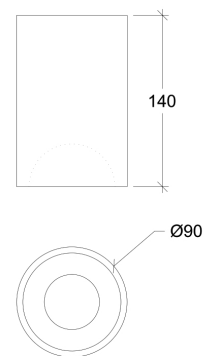

WIRELESS

<b>Installation</b>	Indoor
<b>Mounting Position</b>	Surface
<b>IP</b>	20
<b>Wattage</b>	GU10
<b>Lumen output</b>	GU10
<b>Connection</b>	230V
<b>Driver</b>	Not required
<b>Dimmable</b>	Depending on lamp

<b>CRI</b>	GU10
<b>Life Time</b>	GU10
<b>Cut-out Size</b>	-
<b>Dimensions</b>	Ø90 h140mm
<b>Adjustable</b>	No

30070.GU10.XX.X.\*\*.XXX

Number	W	Colour Temperature	Light Distribution	Finish	Dim
30070	GU10	X	X	<ul style="list-style-type: none"> <li>☉ 11 White &amp; White</li> <li>☉ 14 White &amp; Gold</li> <li>● 22 Black &amp; Black</li> <li>● 24 Black &amp; Gold</li> </ul> Other finishes available upon request	Depending on lamp