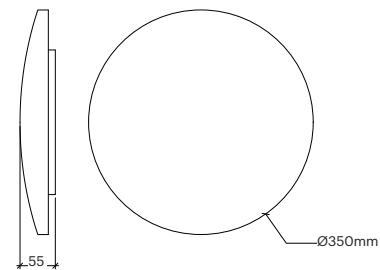

Buto 35

30135

GOOD NIGHT

Surface

<b>Installation</b>	Indoor	<b>CRI</b>	>90
<b>Mounting Position</b>	Surface	<b>Life Time</b>	35.000 h
<b>IP</b>	20	<b>Cut-out Size</b>	-
<b>Wattage</b>	18W	<b>Dimensions</b>	Ø350 h55mm
<b>Lumen output</b>	1600	<b>Adjustable</b>	No
<b>Connection</b>	230V		
<b>Driver</b>	Included built-in		
<b>Dimmable</b>	Phase Dim		

30135.18.\*\*.\*.DTR

Number	W	Colour Temperature	Light Distribution	Finish	Dim
30135	18	30 3000	6 Opal	10 White	DTR Phase Dim