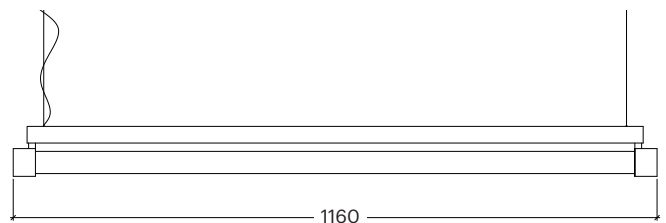

Bitubus 100 Suspended

35136

GOOD NIGHT

Suspended

Installation	Indoor
Mounting Position	Suspended
IP	20
Wattage	2x15W
Lumen output	2x700
Connection	230V
Driver	Included built-in
Dimmable*	Non-dimmable *Dimmable drivers upon request

CRI	>90
Life Time	35.000 h
Cut-out Size	-
Dimensions	1160x140 h90mm
Adjustable	No

35136...**.**.NDI*

Number	W	Colour Temperature	Light Distribution	Finish	Dim
35136	30	24 2400		○ 10 White	NDI* Driver included (non-dimmable) Dimmable driver upon request
		27 2700		● 20 Black	
		30 3000		● 30 Aluminium	
		40 4000		● 40 Gold	
				● A0 Corten	
				● B0 Copper	

Other dimensions and wattages available upon request