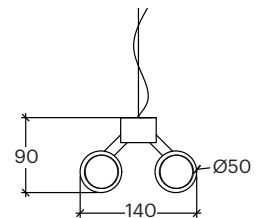

Bitubus 100 Suspended

35136

GOOD NIGHT

Suspended

Installation	Indoor
Mounting Position	Suspended
IP	20
Wattage	2x15W
Lumen output	2x700
Connection	230V
Driver	Included built-in
Dimmable*	Non-dimmable *Dimmable drivers upon request

CRI	>90
Life Time	35.000 h
Cut-out Size	-
Dimensions	1160x140 h90mm
Adjustable	No

35136...**.**.NDI*

Number	W	Colour Temperature	Light Distribution	Finish	Dim
35136	30	24 2400		○ 10 White	NDI* Driver included (non-dimmable) Dimmable driver upon request
		27 2700		● 20 Black	
		30 3000		● 30 Aluminium	
		40 4000		● 40 Gold	
				● A0 Corten	
				● B0 Copper	

Other dimensions and wattages available upon request