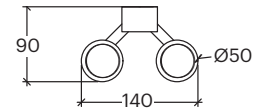

WIRELESS

Installation	Indoor
Mounting Position	Surface
IP	20
Wattage	2x15W
Lumen output	2x700
Connection	230V
Driver	Included built-in
Dimmable*	Non-dimmable *Dimmable drivers upon request

CRI	>90
Life Time	35.000 h
Cut-out Size	-
Dimensions	1160x140 h90mm
Adjustable	No