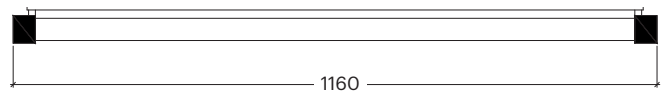

Bitubus 100 Surface

30136

GOOD NIGHT

Surface

INDOOR

SURFACE

DIMMABLE

CASAMBI

WIRELESS

Installation	Indoor
Mounting Position	Surface
IP	20
Wattage	2x15W
Lumen output	2x700
Connection	230V
Driver	Included built-in
Dimmable*	Non-dimmable *Dimmable drivers upon request

CRI	>90
Life Time	35.000 h
Cut-out Size	-
Dimensions	1160x140 h90mm
Adjustable	No