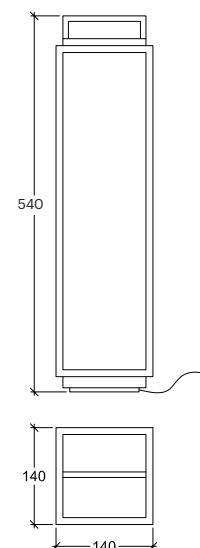

# Big Lanterna Battery

80005

GOOD NIGHT

Surface

<b>Installation</b>	Indoor / Outdoor	<b>CRI</b>	>85
<b>Mounting Position</b>	Surface	<b>Life Time</b>	20.000 h
<b>IP</b>	54	<b>Cut-out Size</b>	-
<b>Wattage</b>	2,2W	<b>Dimensions</b>	140x140 h540mm
<b>Lumen output</b>	204	<b>Adjustable</b>	No
<b>Connection</b>	230V		
<b>Driver</b>	Included built-in		
<b>Dimmable</b>	Touch dimmable		

80005.3.30.5.\*\*

Number	W	Colour Temperature	Light Distribution	Finish	Dim
80005	3	30 3000	 6 Opal	<input type="radio"/> 10 White <input checked="" type="radio"/> 20 Black	TDI

Portable LED light  
 2x2200mAh lithium battery  
 Charge time 6-8 hours  
 Work time 12 hours  
 Touch switch dimmable

Power adapter included  
 Ø 75mm Recharging base included