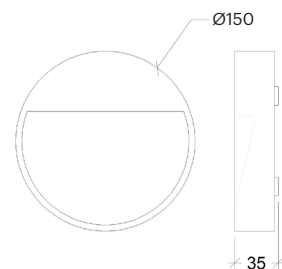

Big Bacilis R

75004

GOOD NIGHT

Surface

Installation	Indoor / Outdoor
Mounting Position	Surface
IP	54
Wattage	6W
Lumen output	130
Connection	230V
Driver	Included built-in
Dimmable*	Non-dimmable

CRI	>80
Life Time	30.000 h
Cut-out Size	-
Dimensions	Ø150 h35mm
Adjustable	No

75004.6.**.5.**.NDI

Number	W	Colour Temperature	Light Distribution	Finish	Dim
75004	6	30 3000	 5 Asymetric	○ 10 White Other finishes available upon request	NDI* Driver included (non-dimmable)