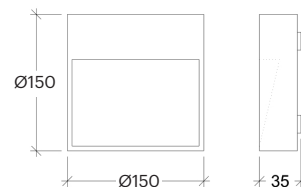

Big Bacilis Q

75005

GOOD NIGHT

Surface

Installation	Indoor / Outdoor
Mounting Position	Surface
IP	54
Wattage	6W
Lumen output	130
Connection	230V
Driver	Included built-in
Dimmable*	Non-dimmable

CRI	>80
Life Time	30.000 h
Cut-out Size	-
Dimensions	150x150 h35mm
Adjustable	No

75XXX.6.30.5.**

Number	W	Colour Temperature	Light Distribution	Finish	Dim
75005	6	30 3000	 5 Asymetric	○ 10 White Other finishes available upon request	NDI* Driver included (non-dimmable)