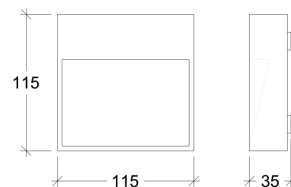

Bacilis Q

75003

GOOD NIGHT

Surface

| | | | |
|--------------------------|-------------------|---------------------|---------------|
| Installation | Indoor / Outdoor | CRI | >80 |
| Mounting Position | Surface | Life Time | 30.000 h |
| IP | 54 | Cut-out Size | - |
| Wattage | 6W | Dimensions | 115x115 h35mm |
| Lumen output | 650 | Adjustable | No |
| Connection | 230V | | |
| Driver | Included built-in | | |
| Dimmable* | Non-dimmable | | |

75002.3.**.5.**.NDI

| Number | W | Colour Temperature | Light Distribution | Finish | Dim |
|--------|---|--------------------|-------------------------------------------------------------------------------------------------|-----------------------------------------------------------------------------------------------------------------------------------------------------------------------------------------------------------------------------------------------------------------------------------------------------------------------------------------------------------------------------------------------------------------|--------------------------------------------|
| 75002 | 6 | 30 3000 40 4000 |  5 Asymetric | <ul style="list-style-type: none">  10 White  60 Dark Grey  AO Corten <p>Other finishes available upon request</p> | NDI* Driver included (non-dimmable) |