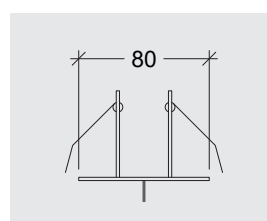

Audere Cylinder Suspended

35079

GOOD NIGHT

Suspended

INDOOR SUSPENDED

DIMMABLE

CASAMBI

WIRELESS

Installation	Indoor	CRI	>90
Mounting Position	Suspended	Life Time	L80/B10 >55.000 h
IP	20	Cut-out Size	-
Wattage	20W	Dimensions	Ø80 h142mm
Lumen output	2600	Adjustable	No
Connection	230V		
Driver	Included built-in		
Dimmable*	Non-dimmable *Dimmable drivers upon request		

35079.20.**.**

Number	W	Colour Temperature	Light Distribution	Finish	Dim
35079	20	27 2700	1 Narrow 14°	10 White	NDI* Driver included (non-dimmable) Dimmable driver upon request
		30 3000	2 Medium 25°	20 Black	
		40 4000	3 Wide 40°	30 Aluminium	
			4 Superwide 60°	40 Gold	
				A0 Corten	
				B0 Copper	

Other finishes are available upon request for the external body and the internal ring

Recessed canopy on request