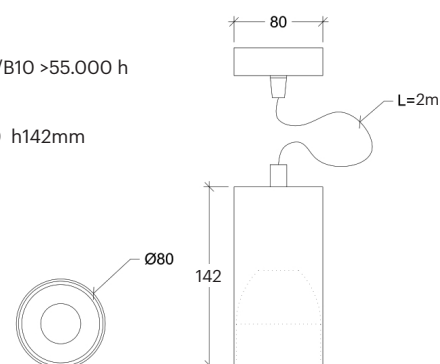

Installation	Indoor	CRI	>90
Mounting Position	Suspended	Life Time	L80/B10 >55.000 h
IP	20	Cut-out Size	-
Wattage	20W	Dimensions	Ø80 h142mm
Lumen output	2600	Adjustable	No
Connection	230V		
Driver	Included built-in		
Dimmable*	Non-dimmable *Dimmable drivers upon request		

35079.20.**.**

Number	W	Colour Temperature	Light Distribution	Finish	Dim
35079	20	27 2700	1 Narrow 14°	10 White	NDI* Driver included (non-dimmable) Dimmable driver upon request
		30 3000	2 Medium 25°	20 Black	
		40 4000	3 Wide 40°	30 Aluminium	
			4 Superwide 60°	40 Gold	
				A0 Corten	
				B0 Copper	