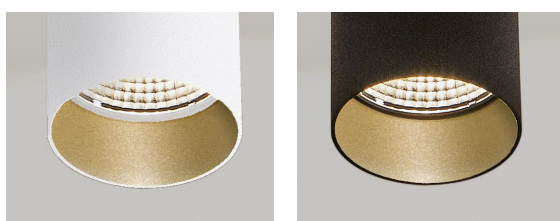

Audere Cylinder Suspended

35079

GOOD NIGHT

Suspended

INDOOR SUSPENDED

DIMMABLE

CASAMBI

WIRELESS

Installation	Indoor	CRI	>90
Mounting Position	Suspended	Life Time	L80/B10 >55.000 h
IP	20	Cut-out Size	-
Wattage	20W	Dimensions	Ø80 h142mm
Lumen output	2600	Adjustable	No
Connection	230V		
Driver	Included built-in		
Dimmable*	Non-dimmable *Dimmable drivers upon request		

35079.20.**.**

Number	W	Colour Temperature	Light Distribution	Finish	Dim
35079	20	27 2700	1 Narrow 14°	10 White	NDI* Driver included (non-dimmable) Dimmable driver upon request
		30 3000	2 Medium 25°	20 Black	
		40 4000	3 Wide 40°	30 Aluminium	
			4 Superwide 60°	40 Gold	
				A0 Corten	
				B0 Copper	

Other finishes are available upon request for the external body and the internal ring

Recessed canopy on request