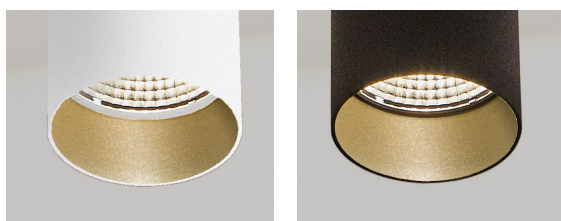

Audere Base Recessed

10038

GOOD NIGHT

Recessed

Installation	Indoor
Mounting Position	Recessed
IP	20
Wattage	20W
Lumen Output	2600
Connection	600mA
Driver	Not included
Dimmable	ON/OFF, DALI, PUSH (dimmable drivers on request)

CRI	>90
Life Time	L80/B10 >55.000 h
Cut-out Size	Ø70mm h60mm
Dimensions	Ø80 h142mm
Adjustable	Yes

10038.20.**.*.**

Number	W	Colour Temperature	Light Distribution	Finish	Dim
10038	20	27 2700	1 Narrow 14°	○ 10 White	XXX Driver not included (See drivers section)
		30 3000	2 Medium 25°	● 20 Black	
		40 4000	3 Wide 40°	Other finishes available upon request	
		4 Superwide 60°			

Other finishes are available upon request for the external body and the internal ring