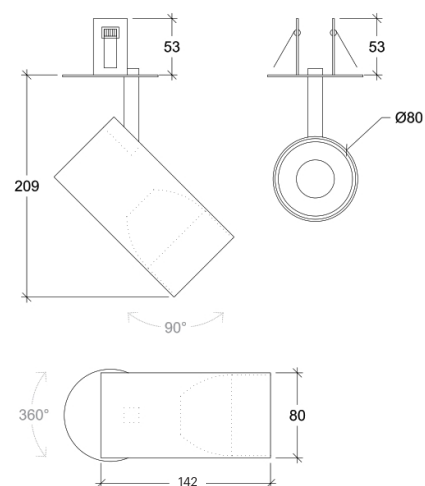

Audere Base Recessed

10038

GOOD NIGHT

Recessed

Installation	Indoor
Mounting Position	Recessed
IP	20
Wattage	20W
Lumen Output	2600
Connection	600mA
Driver	Not included
Dimmable	ON/OFF, DALI, PUSH (dimmable drivers on request)

CRI	>90
Life Time	L80/B10 >55.000 h
Cut-out Size	Ø70mm h60mm
Dimensions	Ø80 h142mm
Adjustable	Yes

10038.20.**.*.**

Number	W	Colour Temperature	Light Distribution	Finish	Dim
10038	20	27 2700	1 Narrow 14°	○ 10 White	XXX Driver not included (See drivers section)
		30 3000	2 Medium 25°	● 20 Black	
		40 4000	3 Wide 40°	Other finishes available upon request	
		4 Superwide 60°			