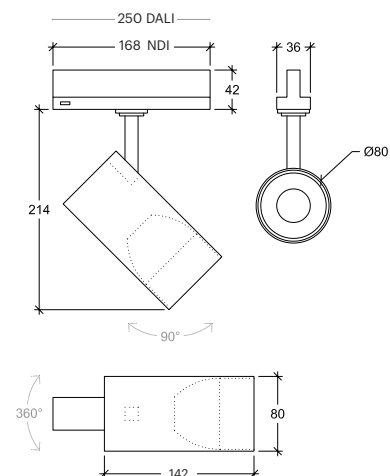

Audere Track

20025

GOOD NIGHT

Track

Installation	Indoor
Mounting Position	Track
IP	20
Wattage	20W
Lumen Output	2600
Connection	230V
Driver	Included built-in
Dimmable	Non-dimmable DALI

CRI	>90
Life Time	L80/B10 > 55.000h
Cut-out Size	-
Dimensions	Ø80 h142mm
Adjustable	Yes

20025.20.**.*.**

Number	W	Colour Temperature	Light Distribution	Finish	Dim
20025	20	27 2700	1 Narrow 14°	10 White	NDI Non-dimmable Driver
		30 3000	2 Medium 25°	20 Black	DAL DALI Driver
		40 4000	3 Wide 40°	30 Aluminium (Black connector)	Other finishes available upon request
			4 Superwide 60°		