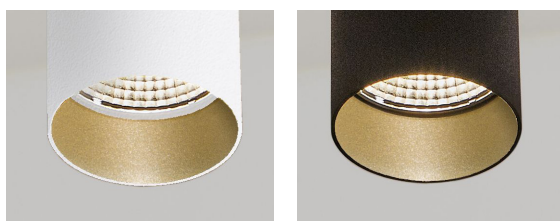

Audere Track

20025

GOOD NIGHT

Track

Installation	Indoor
Mounting Position	Track
IP	20
Wattage	20W
Lumen Output	2600
Connection	230V
Driver	Included built-in
Dimmable	Non-dimmable DALI

CRI	>90
Life Time	L80/B10 > 55.000h
Cut-out Size	-
Dimensions	Ø80 h142mm
Adjustable	Yes

20025.20.**.*.**

Number	W	Colour Temperature	Light Distribution	Finish	Dim
20025	20	27 2700	1 Narrow 14°	10 White	NDI Non-dimmable Driver
		30 3000	2 Medium 25°	20 Black	DAL DALI Driver
		40 4000	3 Wide 40°	30 Aluminium (Black connector)	Other finishes available upon request
			4 Superwide 60°		

Other finishes are available upon request for the external body and the internal ring