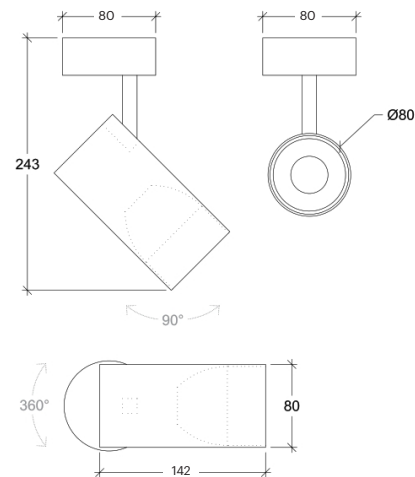

# Audere Base Surface

30096

GOOD NIGHT

Surface

<b>Installation</b>	Indoor
<b>Mounting Position</b>	Surface
<b>IP</b>	20
<b>Wattage</b>	20W
<b>Lumen Output</b>	2600
<b>Connection</b>	230V
<b>Driver</b>	Included built-in
<b>Dimmable</b>	Non-dimmable (dimmable drivers upon request)

<b>CRI</b>	>90
<b>Life Time</b>	L80/B10 >55.000 h
<b>Cut-out Size</b>	-
<b>Dimensions</b>	Ø80 h142mm
<b>Adjustable</b>	Yes

30096.20.\*\*.\*\*

Number	W	Colour Temperature	Light Distribution	Finish	Dim
30096	20	27 2700	1 Narrow 14°	○ 10 White ● 20 Black	NDI Driver included (non-dimmable) Dimmable drivers upon request
		30 3000	2 Medium 25°		
		40 4000	3 Wide 40°	Other finishes available upon request	
			4 Superwide 60°		