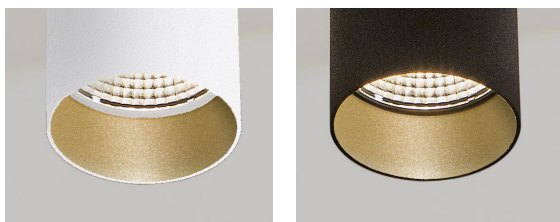

# Audere Base Surface

30096

GOOD NIGHT

Surface

<b>Installation</b>	Indoor
<b>Mounting Position</b>	Surface
<b>IP</b>	20
<b>Wattage</b>	20W
<b>Lumen Output</b>	2600
<b>Connection</b>	230V
<b>Driver</b>	Included built-in
<b>Dimmable</b>	Non-dimmable (dimmable drivers upon request)

<b>CRI</b>	>90
<b>Life Time</b>	L80/B10 >55.000 h
<b>Cut-out Size</b>	-
<b>Dimensions</b>	Ø80 h142mm
<b>Adjustable</b>	Yes

30096.20.\*\*.\*\*

Number	W	Colour Temperature	Light Distribution	Finish	Dim
30096	20	27 2700	1 Narrow 14°	○ 10 White ● 20 Black	NDI Driver included (non-dimmable) Dimmable drivers upon request
		30 3000	2 Medium 25°		
		40 4000	3 Wide 40°	Other finishes available upon request	
			4 Superwide 60°		

Other finishes are available upon request for the external body and the internal ring