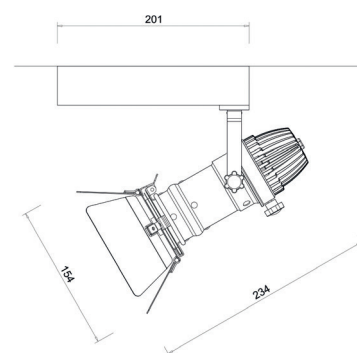

Ars

20029

GOOD NIGHT

Track

Installation	Indoor
Mounting Position	Track
IP	20
Wattage	15W
Lumen Output	1130
Connection	230V
Driver	Included built-in
Dimmable*	Non-dimmable

CRI	>90
Life Time	30.000 h
Cut-out Size	-
Dimensions	Ø78 h234mm
Adjustable	-

20029.15.27.2.20

Number	W	Colour Temperature	Light Distribution	Finish	Dim
20029	15	27 2700	2 Medium 24°	20 Black	NDI* Driver included (non-dimmable)

BORDA LOBATO / PROJECT: TOOLSTUDIO BY GIANNI RUGGIERO / PHOTO: ANNA TUR BLANCH