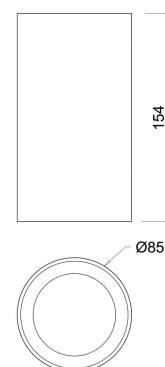

Aqualis-85

30085

GOOD NIGHT

Surface / Suspended

Installation	Indoor
Mounting Position	Surface, Suspended
IP	20
Wattage	20W
Lumen output	1450
Connection	230V
Driver	Included built-in
Dimmable	Non-dimmable

CRI	>90
Life Time	40.000 h
Cut-out Size	-
Dimensions	Ø85 h154mm
Adjustable	No

30085.20.30.**

Number	W	Colour Temperature	Light Distribution	Finish	Dim
30085	20	30 3000	1 Narrow 15°	⊙ 11 White & White	NDI Driver included (non-dimmable)
			2 Medium 25°	⦿ 12 White & Black	
			3 Wide 40°	⦿ 14 White & Gold	
				● 21 Black & White	
				⦿ 22 Black & Black	
				● 24 Black & Gold	