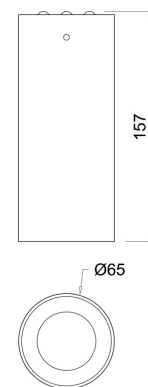

# Aqualis-65

30065

GOOD NIGHT

Surface

<b>Installation</b>	Indoor	<b>CRI</b>	>90
<b>Mounting Position</b>	Surface	<b>Life Time</b>	40.000 h
<b>IP</b>	20	<b>Cut-out Size</b>	-
<b>Wattage</b>	8W	<b>Dimensions</b>	Ø65 h157mm
<b>Lumen output</b>	580	<b>Adjustable</b>	No
<b>Connection</b>	230V		
<b>Driver</b>	Included built-in		
<b>Dimmable</b>	Non-dimmable		

30065.8.27.\*.\*\*

Number	W	Colour Temperature	Light Distribution	Finish	Dim
30065	8	27 2700	1 Narrow 25°	⊙ 11 White & White	NDI Driver included (non-dimmable)
			2 Medium 40°	⦿ 12 White & Black	
			4 Superwide 60°	⦿ 14 White & Gold	
			● 21 Black & White		
				● 22 Black & Black	
				● 24 Black & Gold	