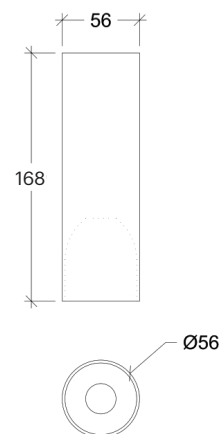

Fluctus 170 Cylinder Surface

30068

GOOD NIGHT

Surface

Installation	Indoor
Mounting Position	Surface
IP	20
Wattage	5W 8,6W
Lumen output	790 1200
Connection	230V
Driver	Included built-in
Dimmable	Phase Dim

CRI	>90
Life Time	L80/B10 >55.000 h
Cut-out Size	-
Dimensions	Ø56 h168mm
Adjustable	No

30068.***.DTR

Number	W	Colour Temperature	Light Distribution	Finish	Dim
30068	5	27 2700	1 Narrow 14°	10 White	DTR Phase Dim
		30 3000	2 Medium 25°	20 Black	
	9	40 4000	3 Wide 40°	30 Aluminium	
			4 Superwide 60°	40 Gold	
				A0 Corten	
				B0 Copper	