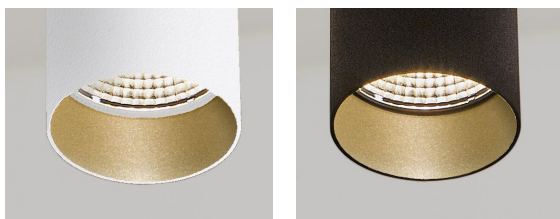

Fluctus 170 Cylinder Surface

30068

GOOD NIGHT

Surface

Installation	Indoor
Mounting Position	Surface
IP	20
Wattage	5W 8,6W
Lumen output	790 1200
Connection	230V
Driver	Included built-in
Dimmable	Phase Dim

CRI	>90
Life Time	L80/B10 >55.000 h
Cut-out Size	-
Dimensions	Ø56 h168mm
Adjustable	No

30068.***.DTR

Number	W	Colour Temperature	Light Distribution	Finish	Dim
30068	5	27 2700	1 Narrow 14°	10 White	DTR Phase Dim
		30 3000	2 Medium 25°	20 Black	
	9	40 4000	3 Wide 40°	30 Aluminium	
			4 Superwide 60°	40 Gold	
				A0 Corten	
				B0 Copper	

Other finishes are available upon request for the external body and the internal ring