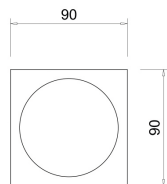

CRI	>90
Life Time	35.000 h
Cut-out Size	Ø76 h112mm
Dimensions	Ø82 h102mm
Adjustable	No

70002.**.**.**

Number	W	Colour Temperature	Light Distribution	Finish	Dim
70002	11	27 2700	1 Narrow 20°	○ 10 White	NDI* Driver included (non-dimmable) Dimmable driver upon request
	15	30 3000	2 Medium 40°	● 20 Black	
			4 Superwide 60°		