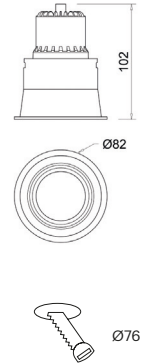

Ipsufacto-ip

70002

GOOD NIGHT

Recessed

Installation	Indoor
Mounting Position	Ceiling recessed
IP	65
Wattage	11W 15W
Lumen Output	820 1200
Connection	500mA / 350mA
Driver	Included remote 8-24V (500mA) 20-39V (350mA)
Dimmable*	Included remote ON/OFF, DALI, PUSH (See drivers section)

CRI	>90
Life Time	35.000 h
Cut-out Size	Ø76 h112mm
Dimensions	Ø82 h102mm
Adjustable	No

70002.**.**.**

Number	W	Colour Temperature	Light Distribution	Finish	Dim
70002	11	27 2700	1 Narrow 20°	○ 10 White	NDI* Driver included (non-dimmable) Dimmable driver upon request
	15	30 3000	2 Medium 40°	● 20 Black	
			4 Superwide 60°		