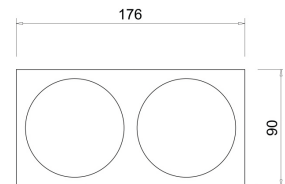

CRI	>90
Life Time	35.000 h
Cut-out Size	Ø76 h112mm
Dimensions	Ø82 h102mm
Adjustable	No

70002.**.**.**

Number	W	Colour Temperature	Light Distribution	Finish	Dim
70002	11	27 2700	1 Narrow 20°	○ 10 White	NDI* Driver included (non-dimmable) Dimmable driver upon request
	15	30 3000	2 Medium 40°	● 20 Black	
			4 Superwide 60°		

10001.A.11.10 Square frame-1
○ White

10001.A.12.10 Square frame-2
○ White