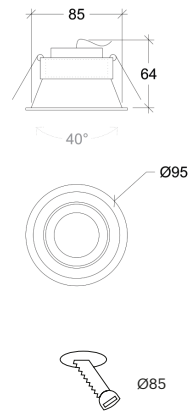

Ipsofacto-a 95 LOW 230V

10008

GOOD NIGHT

Recessed

 INDOOR

 RECESSED

 ALEXA, SIRI
GOOGLE

 DIMMABLE

 CASAMBI

 WIRELESS

| | | | |
|--------------------------|------------------|---------------------|------------------|
| Installation | Indoor | CRI | >80 |
| Mounting Position | Ceiling recessed | Life Time | L70/B10>20.000 h |
| IP | 20 | Cut-out Size | Ø85 h72mm |
| Wattage | 7W | Dimensions | Ø95 h64mm |
| Lumen Output | 500 | Adjustable | Yes |
| Connection | 230V | | |
| Driver | Not required | | |
| Dimmable | Phase Dim | | |

10008.7.**.3.**.DTR.DTR

| Number | W | Colour Temperature | Light Distribution | Finish | Dim |
|--------|---|--------------------|--|------------|---------------|
| 10008 | 7 | 27 2700 |  3 Wide 36° | ○ 10 White | DTR Phase dim |
| | | 30 3000 | | ● 20 Black | |
| | | 40 4000 | | | |