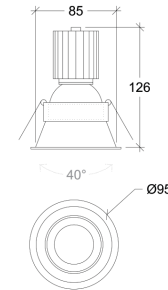

CASAMBI

WIRELESS

Installation	Indoor	CRI	>90
Mounting Position	Ceiling recessed	Life Time	L80/B10 >55.000 h
IP	20	Cut-out Size	Ø85 mm
Driver	Not included	Dimensions	Ø95 mm
Dimmable	ON/OFF, DALI, PUSH (See drivers section)	Adjustable	Yes

Ø85

Wattage	5W	Wattage	8,6W
Lumen Output	750	Lumen Output	1200
Connection	150mA	Connection	250mA
Dimensions	Ø95 h99mm	Dimensions	Ø95 h126mm
Cut-out Size	Ø85 h109mm	Cut-out Size	Ø85 h136mm

10008.*.**.*.**.XXX

Number	W	Colour Temperature	Light Distribution	Finish	Dim
10008	5	27 2700	1 Narrow 15°	○ 10 White	XXX Driver not included (See drivers section)
	9	30 3000	2 Medium 25°	● 20 Black	
		40 4000	3 Wide 39°		
			4 Superwide 61°		