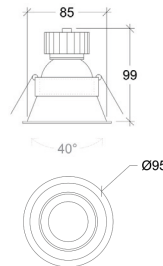

CASAMBI

WIRELESS

Installation	Indoor	CRI	>90
Mounting Position	Ceiling recessed	Life Time	L80/B10 >55.000 h
IP	20	Cut-out Size	Ø85 mm
Driver	Not included	Dimensions	Ø95 mm
Dimmable	ON/OFF, DALI, PUSH (See drivers section)	Adjustable	Yes

Ø85

Wattage	5W	Wattage	8,6W
Lumen Output	750	Lumen Output	1200
Connection	150mA	Connection	250mA
Dimensions	Ø95 h99mm	Dimensions	Ø95 h126mm
Cut-out Size	Ø85 h109mm	Cut-out Size	Ø85 h136mm

10008.*.**.*.**.XXX

Number	W	Colour Temperature	Light Distribution	Finish	Dim
10008	5	27 2700	1 Narrow 15°	○ 10 White	XXX Driver not included (See drivers section)
	9	30 3000	2 Medium 25°	● 20 Black	
		40 4000	3 Wide 39°		
			4 Superwide 61°		