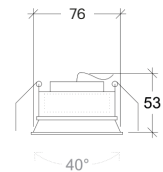

Ipsofacto-a LOW 230

10001

GOOD NIGHT

Recessed

Installation	Indoor
Mounting Position	Ceiling recessed
IP	20
Wattage	7W
Lumen Output	500
Connection	230V
Driver	Not required
Dimmable	Phase Dim

CRI	>80
Life Time	L70/B10>20.000 h
Cut-out Size	Ø76 h65mm
Dimensions	Ø82 h53mm
Adjustable	Yes

10001.7.**.3.**.DTR

Number	W	Colour Temperature	Light Distribution	Finish	Dim
10001	7	27 2700	3 Wide 38°	10 White	DTR Phase dim
		30 3000		20 Black	
		40 4000		40 Gold	

PROJECT: OCTAVIO MESTRE ARQUITECTOS