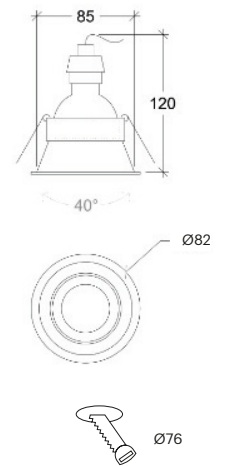

Ipsofacto-a GU10

10001

GOOD NIGHT

Recessed

| | |
|-------------------|-------------------|
| Installation | Indoor |
| Mounting Position | Ceiling recessed |
| IP | 20 |
| Wattage | GU10 |
| Lumen Output | GU10 |
| Connection | 230V |
| Driver | Not required |
| Dimmable | Depending on lamp |

| | |
|--------------|------------|
| CRI | GU10 |
| Life Time | GU10 |
| Cut-out Size | Ø76 h125mm |
| Dimensions | Ø82 h120mm |
| Adjustable | Yes |

10001.GU10.XX.X.**.XXX

| Number | W | Colour Temperature | Light Distribution | Finish | Dim |
|--------|------|----------------------|----------------------|---|-------------------|
| 10001 | GU10 | XX Depending on lamp | XX Depending on lamp | <input type="radio"/> 10 White <input type="radio"/> 20 Black <input type="radio"/> 40 Gold | Depending on lamp |