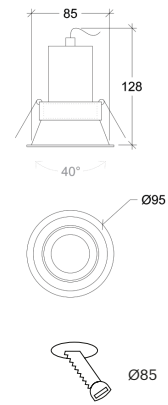

Ipsofacto-a 95 T230

10008

GOOD NIGHT

Recessed

Installation	Indoor	CRI	>90
Mounting Position	Ceiling recessed	Life Time	L80/B10>25.000 h
IP	20	Cut-out Size	Ø85 h145mm
Wattage	10W	Dimensions	Ø95 h128mm
Lumen Output	760	Adjustable	Yes
Connection	230V		
Driver	Not required		
Dimmable	Phase Dim		

10008.10.**.***.DTR

Number	W	Colour Temperature	Light Distribution	Finish	Dim
10008	10	27 2700	1 Narrow 12°	○ 10 White	DTR Phase dim
		30 3000	2 Medium 24°	● 20 Black	
		40 4000	3 Wide 36°		

10001.A.20.99 Spread lens