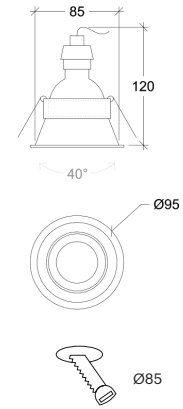

Ipsofacto-a 95 GU10

10008

GOOD NIGHT

Recessed

Installation	Indoor
Mounting Position	Ceiling recessed
IP	20
Wattage	GU10
Lumen Output	GU10
Connection	230V
Driver	Not required
Dimmable	Depending on lamp

CRI	GU10
Life Time	GU10
Cut-out Size	Ø85 h125mm
Dimensions	Ø95 h120mm
Adjustable	Yes

10008.GU10.XX.XX.**.XXX

Number	W	Colour Temperature	Light Distribution	Finish	Dim
10008	GU10	XX Depending on lamp	XX Depending on lamp	○ 10 White ● 20 Black	Depending on lamp