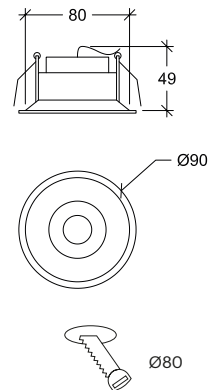

Curriculum-f 90 LOW 230

10043

GOOD NIGHT

Recessed

Installation	Indoor
Mounting Position	Ceiling recessed
IP	20
Wattage	7W
Lumen Output	500
Connection	230V
Driver	Not required
Dimmable	Phase Dim

CRI	>80
Life Time	L70/B10>20.000 h
Cut-out Size	Ø80 h55mm
Dimensions	Ø90 h49mm
Adjustable	No

10043.7.**.3.10.DTR

Number	W	Colour Temperature	Light Distribution	Finish	Dim
10043	7	27 2700 30 3000 40 4000	 3 Wide 38°	○ 10 White	DTR Phase dim

10001.A.20.99 Spread lens

10001.A.10.99 Oval lens

10001.A.30.99 Honeycomb Louvre