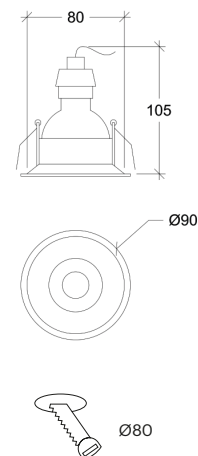

Curriculum-f 90 GU10

10043

GOOD NIGHT

Recessed

Installation	Indoor
Mounting Position	Ceiling recessed
IP	20
Wattage	GU10
Lumen Output	GU10
Connection	230V
Driver	Not required
Dimmable	Depending on lamp

CRI	GU10
Life Time	GU10
Cut-out Size	Ø80 h109mm
Dimensions	Ø90 h105mm
Adjustable	No

10043.GU10.X.XX.10.XXX

Number	W	Colour Temperature	Light Distribution	Finish	Dim
10043	GU10	XX Depending on lamp	XX Depending on lamp	○ 10 White	Depending on lamp