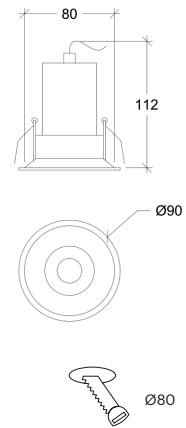

Curriculum-f 90 T230

10043

GOOD NIGHT

Recessed

Installation	Indoor	CRI	>90
Mounting Position	Ceiling recessed	Life Time	L80/B10>25.000 h
IP	20	Cut-out Size	Ø80 h130mm
Wattage	10W	Dimensions	Ø90 h112mm
Lumen Output	760	Adjustable	No
Connection	230V		
Driver	Not required		
Dimmable	Phase Dim		

10043.10.**.**.10.DTR

Number	W	Colour Temperature	Light Distribution	Finish	Dim
10043	10	27 2700	1 Narrow 12°	○ 10 White	DTR Phase dim
		30 3000	2 Medium 24°		
		3 Wide 36°			

10001.A.20.99 Spread lens

10001.A.10.99 Oval lens