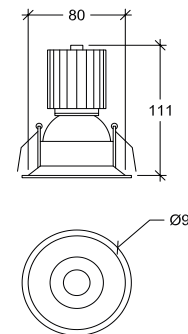

# Curriculum-f 90 HE

10043

GOOD NIGHT

Recessed

<b>Installation</b>	Indoor	<b>CRI</b>	>90
<b>Mounting Position</b>	Ceiling recessed	<b>Life Time</b>	L80/B10 >55.000 h
<b>IP</b>	20	<b>Cut-out Size</b>	Ø80 mm
<b>Driver</b>	Not included	<b>Adjustable</b>	Yes
<b>Dimmable</b>	ON/OFF, DALI, PUSH (See drivers section)		

<b>Wattage</b>	5W	<b>Wattage</b>	8,6W
<b>Lumen Output</b>	750	<b>Lumen Output</b>	1200
<b>Connection</b>	150mA	<b>Connection</b>	250mA
<b>Dimensions</b>	Ø90 h84mm	<b>Dimensions</b>	Ø90 h111mm
<b>Cut-out size</b>	Ø80 h94mm	<b>Cut-out size</b>	Ø80 h121mm

10043.\*\*.\*\*.XXX

Number	W	Colour Temperature	Light Distribution	Finish	Dim
10043	5	27 2700	1 Narrow 15°	○ 10 White	XXX Driver not included (See drivers section)
	9	30 3000	2 Medium 25°		
		40 4000	3 Wide 39°		
			4 Superwide 61°		