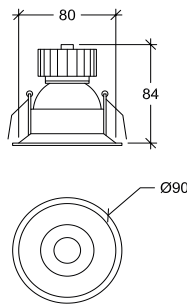

# Curriculum-f 90 HE

10043

GOOD NIGHT

Recessed

<b>Installation</b>	Indoor	<b>CRI</b>	>90
<b>Mounting Position</b>	Ceiling recessed	<b>Life Time</b>	L80/B10 >55.000 h
<b>IP</b>	20	<b>Cut-out Size</b>	Ø80 mm
<b>Driver</b>	Not included	<b>Adjustable</b>	Yes
<b>Dimmable</b>	ON/OFF, DALI, PUSH (See drivers section)		

<b>Wattage</b>	5W	<b>Wattage</b>	8,6W
<b>Lumen Output</b>	750	<b>Lumen Output</b>	1200
<b>Connection</b>	150mA	<b>Connection</b>	250mA
<b>Dimensions</b>	Ø90 h84mm	<b>Dimensions</b>	Ø90 h111mm
<b>Cut-out size</b>	Ø80 h94mm	<b>Cut-out size</b>	Ø80 h121mm

10043.\*\*.\*\*.XXX

Number	W	Colour Temperature	Light Distribution	Finish	Dim
10043	5	27 2700	1 Narrow 15°	○ 10 White	XXX Driver not included (See drivers section)
	9	30 3000	2 Medium 25°		
		40 4000	3 Wide 39°		
			4 Superwide 61°		