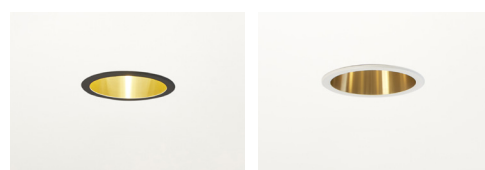

Suffixus T230

10013

GOOD NIGHT

Recessed

Installation	Indoor	CRI	>90
Mounting Position	Ceiling recessed	Life Time	L80/B10>25.000 h
IP	20	Cut-out Size	Ø62 h130mm
Wattage	10W	Dimensions	Ø68 h121mm
Lumen Output	760	Adjustable	No
Connection	230V		
Driver	Not required		
Dimmable	Phase Dim		

10013.10.**.***.DTR

Number	W	Colour Temperature	Light Distribution	Finish	Dim
10013	10	27 2700	1 Narrow 12°	⊙ 11 White & White	DTR Phase dim
		30 3000	2 Medium 24°	⦿ 14 White & Gold	
		40 4000	3 Wide 36°	⦿ 22 Black & Black	
			● 24 Black & Gold		