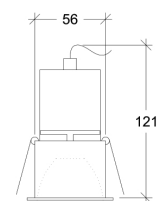

Suffixus T230

10013

GOOD NIGHT

Recessed

Installation	Indoor	CRI	>90
Mounting Position	Ceiling recessed	Life Time	L80/B10>25.000 h
IP	20	Cut-out Size	Ø62 h130mm
Wattage	10W	Dimensions	Ø68 h121mm
Lumen Output	760	Adjustable	No
Connection	230V		
Driver	Not required		
Dimmable	Phase Dim		

10013.10.**.***.DTR

Number	W	Colour Temperature	Light Distribution	Finish	Dim
10013	10	27 2700	1 Narrow 12°	⊙ 11 White & White	DTR Phase dim
		30 3000	2 Medium 24°	⦿ 14 White & Gold	
		40 4000	3 Wide 36°	⦿ 22 Black & Black	
			● 24 Black & Gold		