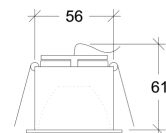

# Suffixus LOW 230

10013

GOOD NIGHT

Recessed

INDOOR RECESSED

ALEXA, SIRI, GOOGLE DIMMABLE CASAMBI WIRELESS

<b>Installation</b>	Indoor	<b>CRI</b>	>80
<b>Mounting Position</b>	Ceiling recessed	<b>Life Time</b>	L70/B10>20.000 h
<b>IP</b>	20	<b>Cut-out Size</b>	Ø62 h71mm
<b>Wattage</b>	7W	<b>Dimensions</b>	Ø68 h61mm
<b>Lumen Output</b>	500	<b>Adjustable</b>	No
<b>Connection</b>	230V		
<b>Driver</b>	Not required		
<b>Dimmable</b>	Phase Dim		

10013.7.\*\*.3.\*\*.DTR

Number	W	Colour Temperature	Light Distribution	Finish	Dim
10013	7	27 2700	3 Wide 36°	⊙ 11 White & White	DTR Phase dim
		30 3000		● 14 White & Gold	
		40 4000		⦿ 22 Black & Black	
				● 24 Black & Gold	