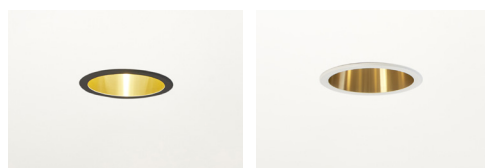

# Suffixus LOW 230

10013

GOOD NIGHT

Recessed

INDOOR RECESSED

ALEXA, SIRI, GOOGLE DIMMABLE CASAMBI WIRELESS

<b>Installation</b>	Indoor	<b>CRI</b>	>80
<b>Mounting Position</b>	Ceiling recessed	<b>Life Time</b>	L70/B10>20.000 h
<b>IP</b>	20	<b>Cut-out Size</b>	Ø62 h71mm
<b>Wattage</b>	7W	<b>Dimensions</b>	Ø68 h61mm
<b>Lumen Output</b>	500	<b>Adjustable</b>	No
<b>Connection</b>	230V		
<b>Driver</b>	Not required		
<b>Dimmable</b>	Phase Dim		

10013.7.\*\*.3.\*\*.DTR

Number	W	Colour Temperature	Light Distribution	Finish	Dim
10013	7	27 2700	3 Wide 36°	⊙ 11 White & White	DTR Phase dim
		30 3000		● 14 White & Gold	
		40 4000		⦿ 22 Black & Black	
				● 24 Black & Gold	