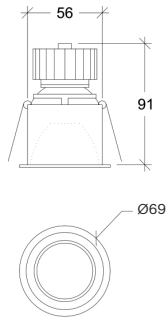

Suffixus HE

10013

GOOD NIGHT

Recessed

Installation	Indoor
Mounting Position	Ceiling recessed
IP	20
Driver	Not included
Dimmable	ON/OFF, DALI, PUSH (See drivers section)

CRI	>90	
Life Time	L80/B10 >55.000 h	
Cut-out Size	Ø62 mm	
Adjustable	No	

Wattage	5W
Lumen Output	750
Connection	150mA
Dimensions	Ø68 h91mm
Cut-out size	Ø62 h101mm

Wattage	8,6W
Lumen Output	1200
Connection	250mA
Dimensions	Ø69 h118mm
Cut-out size	Ø62 h126mm

10013.*.**.*.**.XXX

Number	W	Colour Temperature	Light Distribution	Finish	Dim
10013	5	27 2700	1 Narrow 15°	⊙ 11 White & White	XXX Driver not included (See drivers section)
	9	30 3000	2 Medium 25°	⊙ 14 White & Gold	
		40 4000	3 Wide 39°	⊙ 22 Black & Black	
			4 Superwide 61°	⊙ 24 Black & Gold	