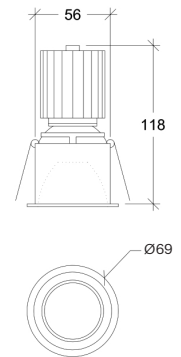

Suffixus HE

10013

GOOD NIGHT

Recessed

Installation	Indoor
Mounting Position	Ceiling recessed
IP	20
Driver	Not included
Dimmable	ON/OFF, DALI, PUSH (See drivers section)

CRI	>90	
Life Time	L80/B10 >55.000 h	
Cut-out Size	Ø62 mm	
Adjustable	No	

Wattage	5W
Lumen Output	750
Connection	150mA
Dimensions	Ø68 h91mm
Cut-out size	Ø62 h101mm

Wattage	8,6W
Lumen Output	1200
Connection	250mA
Dimensions	Ø69 h118mm
Cut-out size	Ø62 h126mm

10013.*.**.*.**.XXX

Number	W	Colour Temperature	Light Distribution	Finish	Dim
10013	5	27 2700	1 Narrow 15°	⊙ 11 White & White	XXX Driver not included (See drivers section)
	9	30 3000	2 Medium 25°	⊙ 14 White & Gold	
		40 4000	3 Wide 39°	⊙ 22 Black & Black	
			4 Superwide 61°	⊙ 24 Black & Gold	