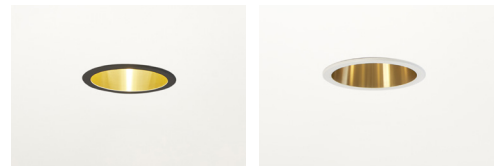

Suffixus HE

10013

GOOD NIGHT

Recessed

Installation	Indoor
Mounting Position	Ceiling recessed
IP	20
Driver	Not included
Dimmable	ON/OFF, DALI, PUSH (See drivers section)

CRI	>90	
Life Time	L80/B10 >55.000 h	
Cut-out Size	Ø62 mm	
Adjustable	No	

Wattage	5W
Lumen Output	750
Connection	150mA
Dimensions	Ø68 h91mm
Cut-out size	Ø62 h101mm

Wattage	8,6W
Lumen Output	1200
Connection	250mA
Dimensions	Ø69 h118mm
Cut-out size	Ø62 h126mm

10013.*.**.*.**.XXX

Number	W	Colour Temperature	Light Distribution	Finish	Dim
10013	5	27 2700	1 Narrow 15°	⊙ 11 White & White	XXX Driver not included (See drivers section)
	9	30 3000	2 Medium 25°	⊙ 14 White & Gold	
		40 4000	3 Wide 39°	⊙ 22 Black & Black	
			4 Superwide 61°	⊙ 24 Black & Gold	