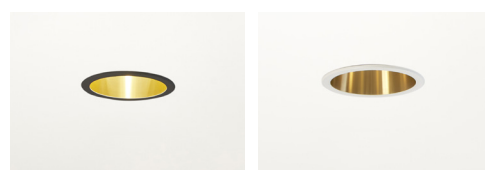

# Suffixus GU10

10013

GOOD NIGHT

Recessed

INDOOR RECESSED

ALEXA, SIRI, GOOGLE DIMMABLE CASAMBI WIRELESS

<b>Installation</b>	Indoor
<b>Mounting Position</b>	Ceiling recessed
<b>IP</b>	20
<b>Wattage</b>	GU10
<b>Lumen Output</b>	GU10
<b>Connection</b>	230V
<b>Driver</b>	Not required
<b>Dimmable</b>	Depending on lamp

<b>CRI</b>	GU10
<b>Life Time</b>	GU10
<b>Cut-out Size</b>	Ø62 h120 mm
<b>Dimensions</b>	Ø68 h111 mm
<b>Adjustable</b>	No

10013.GU10.XX.X.\*\*.XXX

Number	W	Colour Temperature	Light Distribution	Finish	Dim
10013	GU10	XX Depending on lamp	XX Depending on lamp	<ul style="list-style-type: none"> <li>⦿ 11 White &amp; White</li> <li>● 14 White &amp; Gold</li> <li>⦿ 22 Black &amp; Black</li> <li>● 24 Black &amp; Gold</li> </ul>	Depending on lamp