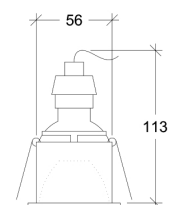

# Suffixus GU10

10013

GOOD NIGHT

Recessed

INDOOR RECESSED

ALEXA, SIRI, GOOGLE DIMMABLE CASAMBI WIRELESS

<b>Installation</b>	Indoor
<b>Mounting Position</b>	Ceiling recessed
<b>IP</b>	20
<b>Wattage</b>	GU10
<b>Lumen Output</b>	GU10
<b>Connection</b>	230V
<b>Driver</b>	Not required
<b>Dimmable</b>	Depending on lamp

<b>CRI</b>	GU10
<b>Life Time</b>	GU10
<b>Cut-out Size</b>	Ø62 h120 mm
<b>Dimensions</b>	Ø68 h111 mm
<b>Adjustable</b>	No

10013.GU10.XX.X.\*\*.XXX

Number	W	Colour Temperature	Light Distribution	Finish	Dim
10013	GU10	XX Depending on lamp	XX Depending on lamp	<ul style="list-style-type: none"> <li>⦿ 11 White &amp; White</li> <li>● 14 White &amp; Gold</li> <li>⦿ 22 Black &amp; Black</li> <li>● 24 Black &amp; Gold</li> </ul>	Depending on lamp