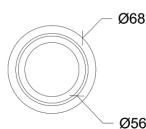

# Pendo HE

10010

GOOD NIGHT

Recessed

<b>Installation</b>	Indoor	<b>CRI</b>	>90
<b>Mounting Position</b>	Ceiling recessed	<b>Life Time</b>	L80/B10 >55.000 h
<b>IP</b>	20	<b>Cut-out size</b>	Ø62 mm
<b>Driver</b>	Not included	<b>Adjustable</b>	No
<b>Dimmable</b>	ON/OFF, DALI, PUSH (See drivers section)		

<b>Wattage</b>	5W		<b>Wattage</b>	8,6W	
<b>Lumen Output</b>	750		<b>Lumen Output</b>	1200	
<b>Connection</b>	150mA		<b>Connection</b>	250mA	
<b>Dimensions</b>	Ø68 h61mm		<b>Dimensions</b>	Ø68 h88mm	
<b>Cut-out size</b>	Ø62 h71mm		<b>Cut-out size</b>	Ø62 h98mm	

10010.\*\*.\*\*\*.XXX

Number	W	Colour Temperature	Light Distribution	Finish	Dim
10010	5	27 2700	1 Narrow 15°	⊙ 11 White & White	XXX Driver not included (See drivers section)
	9	30 3000	2 Medium 25°	⊙ 14 White & Gold	
		40 4000	3 Wide 39°	⊙ 22 Black & Black	
		4 Superwide 61°	⊙ 24 Black & Gold		