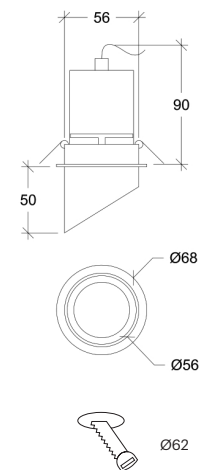

# Obliquo T230

10009

GOOD NIGHT

Recessed

INDOOR RECESSED

ALEXA, SIRI  
GOOGLE

DIMMABLE

CASAMBI

WIRELESS

<b>Installation</b>	Indoor	<b>CRI</b>	>90
<b>Mounting Position</b>	Ceiling recessed	<b>Life Time</b>	L80/B10>25.000 h
<b>IP</b>	20	<b>Cut-out Size</b>	Ø62 h100mm
<b>Wattage</b>	10W	<b>Dimensions</b>	Ø68 h90mm
<b>Lumen Output</b>	760	<b>Adjustable</b>	No
<b>Connection</b>	230V		
<b>Driver</b>	Not required		
<b>Dimmable</b>	Phase Dim		

10009.10.\*\*.\*.DTR

Number	W	Colour Temperature	Light Distribution	Finish	Dim
10009	10	27 2700	1 Narrow 12°	⊙ 11 White & White	DTR Phase dim
		30 3000	2 Medium 24°	⊙ 14 White & Gold	
		40 4000	3 Wide 36°	⊙ 22 Black & Black ⊙ 24 Black & Gold	