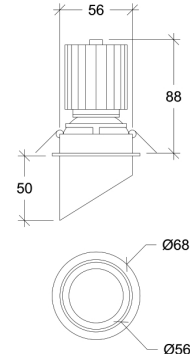

CASAMBI

WIRELESS

<b>Installation</b>	Indoor
<b>Mounting Position</b>	Ceiling recessed
<b>IP</b>	20
<b>Driver</b>	Not included
<b>Dimmable</b>	ON/OFF, DALI, PUSH (See drivers section)

<b>CRI</b>	>90
<b>Life Time</b>	L80/B10 >55.000 h
<b>Cut-out size</b>	Ø62 mm
<b>Adjustable</b>	No

<b>Wattage</b>	5W
<b>Lumen Output</b>	750
<b>Connection</b>	150mA
<b>Dimensions</b>	Ø68 h61mm
<b>Cut-out size</b>	Ø62 h73mm

<b>Wattage</b>	8,6W
<b>Lumen Output</b>	1200
<b>Connection</b>	250mA
<b>Dimensions</b>	Ø68 h88mm
<b>Cut-out size</b>	Ø62 h100mm

10009.\*.\*.\*.\*

Number	W	Colour Temperature	Light Distribution	Finish	Dim
10009	5	27 2700	1 Narrow 15°	11 White & White	XXX Driver not included built-in
	9	30 3000	2 Medium 25°	14 White & Gold	
		40 4000	3 Wide 39°	22 Black & Black	
			4 Superwide 61°	24 Black & Gold	