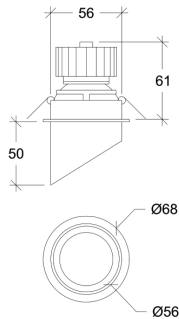

CASAMBI

WIRELESS

<b>Installation</b>	Indoor
<b>Mounting Position</b>	Ceiling recessed
<b>IP</b>	20
<b>Driver</b>	Not included
<b>Dimmable</b>	ON/OFF, DALI, PUSH (See drivers section)

<b>CRI</b>	>90
<b>Life Time</b>	L80/B10 >55.000 h
<b>Cut-out size</b>	Ø62 mm
<b>Adjustable</b>	No

<b>Wattage</b>	5W
<b>Lumen Output</b>	750
<b>Connection</b>	150mA
<b>Dimensions</b>	Ø68 h61mm
<b>Cut-out size</b>	Ø62 h73mm

<b>Wattage</b>	8,6W
<b>Lumen Output</b>	1200
<b>Connection</b>	250mA
<b>Dimensions</b>	Ø68 h88mm
<b>Cut-out size</b>	Ø62 h100mm

10009.\*.\*.\*.\*

Number	W	Colour Temperature	Light Distribution	Finish	Dim
10009	5	27 2700	1 Narrow 15°	11 White & White	XXX Driver not included built-in
	9	30 3000	2 Medium 25°	14 White & Gold	
		40 4000	3 Wide 39°	22 Black & Black	
			4 Superwide 61°	24 Black & Gold	