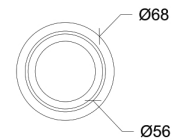

CASAMBI

WIRELESS

<b>Installation</b>	Indoor
<b>Mounting Position</b>	Ceiling recessed
<b>IP</b>	20
<b>Wattage</b>	GU10
<b>Lumen Output</b>	GU10
<b>Connection</b>	230V
<b>Driver</b>	Not required
<b>Dimmable</b>	Depending on lamp

<b>CRI</b>	GU10
<b>Life Time</b>	GU10
<b>Cut-out Size</b>	Ø62 h86mm
<b>Dimensions</b>	Ø68 h82mm
<b>Adjustable</b>	No

10009.GU10.XX.X.\*\*.XXX

Number	W	Colour Temperature	Light Distribution	Finish	Dim
10009	GU10	XX Depending on lamp	XX Depending on lamp	⊙ 11 White & White	Depending on lamp
				⊙ 14 White & Gold	
				⊙ 22 Black & Black	
				⊙ 24 Black & Gold	