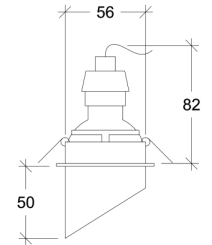

CASAMBI

WIRELESS

<b>Installation</b>	Indoor
<b>Mounting Position</b>	Ceiling recessed
<b>IP</b>	20
<b>Wattage</b>	GU10
<b>Lumen Output</b>	GU10
<b>Connection</b>	230V
<b>Driver</b>	Not required
<b>Dimmable</b>	Depending on lamp

<b>CRI</b>	GU10
<b>Life Time</b>	GU10
<b>Cut-out Size</b>	Ø62 h86mm
<b>Dimensions</b>	Ø68 h82mm
<b>Adjustable</b>	No

10009.GU10.XX.X.\*\*.XXX

Number	W	Colour Temperature	Light Distribution	Finish	Dim
10009	GU10	XX Depending on lamp	XX Depending on lamp	⊙ 11 White & White	Depending on lamp
				⊙ 14 White & Gold	
				⊙ 22 Black & Black	
				⊙ 24 Black & Gold	