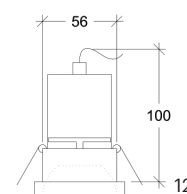

WIRELESS

Installation	Indoor	CRI	>90
Mounting Position	Ceiling recessed	Life Time	L80/B10>25.000 h
IP	20	Cut-out Size	Ø65 h125mm
Wattage	10W	Dimensions	Ø72 h100mm
Lumen Output	760	Adjustable	No
Connection	230V		
Driver	Not required		
Dimmable	Phase Dim		

10012.10.**.*.*.DTR

Number	W	Colour Temperature	Light Distribution	Finish	Dim
10012	10	27 2700	1 Narrow 12°	○ 10 White	DTR Phase dim
		30 3000	2 Medium 24°	● 20 Black	
		40 4000	3 Wide 36°	● 40 Gold	