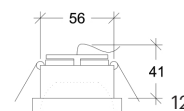

WIRELESS

Installation	Indoor
Mounting Position	Ceiling recessed
IP	20
Wattage	7W
Lumen Output	500
Connection	230V
Driver	Not required
Dimmable	Phase Dim

CRI	>80
Life Time	L70/B10>20.000 h
Cut-out Size	Ø65 h50mm
Dimensions	Ø72 h41mm
Adjustable	No

10012.7.**.3.**.DTR

Number	W	Colour Temperature	Light Distribution	Finish	Dim
10012	7	27 2700	 3 Wide 38°	○ 10 White	DTR Phase dim
		30 3000		● 20 Black	
		40 4000		● 40 Gold	