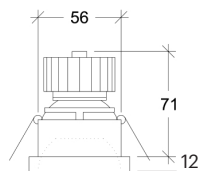

Installation	Indoor
Mounting Position	Ceiling recessed
IP	20
Driver	Not included
Dimmable	ON/OFF, DALI, PUSH (See drivers section)

CRI	>90
Life Time	L80/B10 >55.000 h
Cut-out Size	Ø65mm
Adjustable	Yes

Wattage	5W
Lumen Output	750
Connection	150mA
Dimensions	Ø72 h71mm
Cut-out size	Ø65 h81mm

Wattage	8,6W
Lumen Output	1200
Connection	250mA
Dimensions	Ø72 h98mm
Cut-out size	Ø65 h110mm

10012.*.**.*.**.XXX

Number	W	Colour Temperature	Light Distribution	Finish	Dim
10012	5	27 2700	1 Narrow 15°	○ 10 White	XXX Driver not included (See drivers section)
	9	30 3000	2 Medium 25°	● 20 Black	
		40 4000	3 Wide 39°	● 40 Gold	
		4 Superwide 61°			