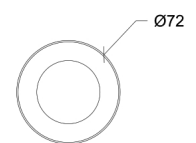

Installation	Indoor
Mounting Position	Ceiling recessed
IP	20
Driver	Not included
Dimmable	ON/OFF, DALI, PUSH (See drivers section)

CRI	>90
Life Time	L80/B10 >55.000 h
Cut-out Size	Ø65mm
Adjustable	Yes

Wattage	5W
Lumen Output	750
Connection	150mA
Dimensions	Ø72 h71mm
Cut-out size	Ø65 h81mm

Wattage	8,6W
Lumen Output	1200
Connection	250mA
Dimensions	Ø72 h98mm
Cut-out size	Ø65 h110mm

10012.*.**.*.**.XXX

Number	W	Colour Temperature	Light Distribution	Finish	Dim
10012	5	27 2700	1 Narrow 15°	○ 10 White	XXX Driver not included (See drivers section)
	9	30 3000	2 Medium 25°	● 20 Black	
		40 4000	3 Wide 39°	● 40 Gold	
		4 Superwide 61°			