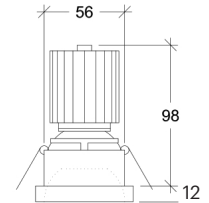

Installation	Indoor
Mounting Position	Ceiling recessed
IP	20
Driver	Not included
Dimmable	ON/OFF, DALI, PUSH (See drivers section)

CRI	>90
Life Time	L80/B10 >55.000 h
Cut-out Size	Ø65mm
Adjustable	Yes

Wattage	5W
Lumen Output	750
Connection	150mA
Dimensions	Ø72 h71mm
Cut-out size	Ø65 h81mm

Wattage	8,6W
Lumen Output	1200
Connection	250mA
Dimensions	Ø72 h98mm
Cut-out size	Ø65 h110mm

10012.*.**.*.**.XXX

Number	W	Colour Temperature	Light Distribution	Finish	Dim
10012	5	27 2700	1 Narrow 15°	○ 10 White	XXX Driver not included (See drivers section)
	9	30 3000	2 Medium 25°	● 20 Black	
		40 4000	3 Wide 39°	● 40 Gold	
		4 Superwide 61°			