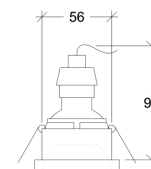

<b>CRI</b>	GU10
<b>Life Time</b>	GU10
<b>Cut-out Size</b>	Ø65 h95mm
<b>Dimensions</b>	Ø72 h92mm
<b>Adjustable</b>	No

10012.GU10.XX.X.\*\*

Number	W	Colour Temperature	Light Distribution	Finish	Dim
10012	GU10	XX Depending on lamp	XX Depending on lamp	<ul style="list-style-type: none"> <li>○ 10 White</li> <li>● 20 Black</li> <li>● 40 Gold</li> </ul>	Depending on lamp