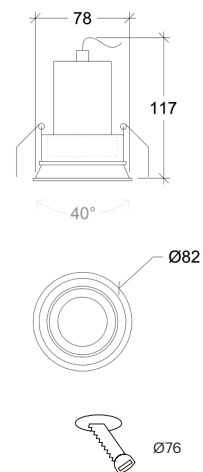

Ipsufacto-a T230

GOOD NIGHT

10001

Recessed

Installation	Indoor	CRI	>90
Mounting Position	Ceiling recessed	Life Time	L80/B10>25.000 h
IP	20	Cut-out Size	Ø76 h127mm
Wattage	10W	Dimensions	Ø82 h117mm
Lumen Output	760	Adjustable	Yes
Connection	230V		
Driver	Not required		
Dimmable	Phase Dim		

10001.10.**.***.DTR

Number	W	Colour Temperature	Light Distribution	Finish	Dim
10001	10	27 2700	1 Narrow 12°	10 White	DTR Phase dim
		30 3000	2 Medium 24°	20 Black	
		40 4000	3 Wide 36°	40 Gold	

10001.A.20.99 Spread lens

10001.A.10.99 Oval lens

10001.A.30.99 Honeycomb Louvre