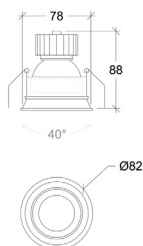

WIRELESS

<b>Installation</b>	Indoor
<b>Mounting Position</b>	Ceiling recessed
<b>IP</b>	20
<b>Driver</b>	Not included
<b>Dimmable</b>	ON/OFF, DALI, PUSH (See drivers section)

<b>CRI</b>	>90	
<b>Life Time</b>	L80/B10 >55.000 h	
<b>Cut-out Size</b>	Ø76 mm	
<b>Adjustable</b>	Yes	

<b>Wattage</b>	5W
<b>Lumen Output</b>	750
<b>Connection</b>	150mA
<b>Dimensions</b>	Ø82 h88mm
<b>Cut-out Size</b>	Ø76 h98mm

<b>Wattage</b>	8,6W
<b>Lumen Output</b>	1200
<b>Connection</b>	250mA
<b>Dimensions</b>	Ø82 h115mm
<b>Cut-out Size</b>	Ø76 h120mm

10001.\*.\*\*.\*.\*\*.XXX

Number	W	Colour Temperature	Light Distribution	Finish	Dim
10001	5	27 2700	1 Narrow 15°	○ 10 White	XXX Driver not included (See drivers section)
	9	30 3000	2 Medium 25°	● 20 Black	
		40 4000	3 Wide 39°	● 40 Gold	
			4 Superwide 61°		