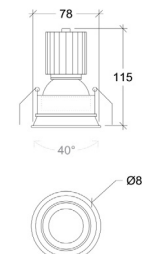

WIRELESS

<b>Installation</b>	Indoor
<b>Mounting Position</b>	Ceiling recessed
<b>IP</b>	20
<b>Driver</b>	Not included
<b>Dimmable</b>	ON/OFF, DALI, PUSH (See drivers section)

<b>CRI</b>	>90	
<b>Life Time</b>	L80/B10 >55.000 h	
<b>Cut-out Size</b>	Ø76 mm	
<b>Adjustable</b>	Yes	

<b>Wattage</b>	5W
<b>Lumen Output</b>	750
<b>Connection</b>	150mA
<b>Dimensions</b>	Ø82 h88mm
<b>Cut-out Size</b>	Ø76 h98mm

<b>Wattage</b>	8,6W
<b>Lumen Output</b>	1200
<b>Connection</b>	250mA
<b>Dimensions</b>	Ø82 h115mm
<b>Cut-out Size</b>	Ø76 h120mm

10001.\*.\*\*.\*.\*\*.XXX

Number	W	Colour Temperature	Light Distribution	Finish	Dim
10001	5	27 2700	1 Narrow 15°	○ 10 White	XXX Driver not included (See drivers section)
	9	30 3000	2 Medium 25°	● 20 Black	
		40 4000	3 Wide 39°	● 40 Gold	
			4 Superwide 61°		