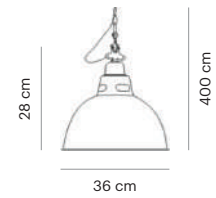

VD3518-01

Mounting Position	Suspended
IP	20
Voltage	110-250V
Socket Type	1 x E27
Power Max.	60W
Power Max. LED	15W
Vitreous Enamel	Yes