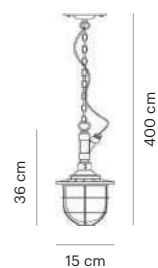

INDOOR

SUSPENDED

VD3502-01

Mounting Position	Suspended
IP	44
Voltage	110-250V
Socket Type	1 x E27
Power Max.	60W
Power Max. LED	15W
Vitreous Enamel	No

VD3503-01

Mounting Position	Suspended
IP	20
Voltage	110-250V
Socket Type	1 x E27
Power Max.	60W
Power Max. LED	15W
Vitreous Enamel	Yes

VD3507-01

Mounting Position	Suspended
IP	20
Voltage	110-250V
Socket Type	1 x E27
Power Max.	60W
Power Max. LED	15W
Vitreous Enamel	Yes

VD3512-01

Mounting Position	Suspended
IP	20
Voltage	110-250V
Socket Type	1 x E27
Power Max.	60W
Power Max. LED	15W
Vitreous Enamel	Yes