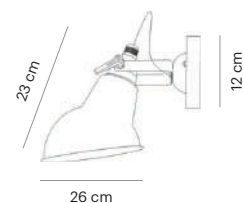

VD3555-01

Mounting Position	Suspended
IP	20
Voltage	110-250V
Socket Type	1 x E27
Power Max.	60W
Power Max. LED	15W
Vitreous Enamel	Yes

Industrial Wall Lamp Collection

VD3602-01

Mounting Position	Surface - wall
IP	20
Voltage	110-250V
Socket Type	1 x E27
Power Max.	60W
Power Max. LED	15W
Vitreous Enamel	Yes