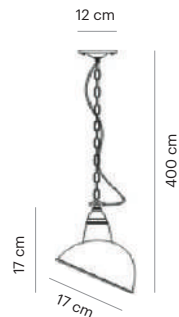

VD3524-01

Mounting Position	Suspended
IP	44
Voltage	110-250V
Socket Type	1 x E27
Power Max.	60W
Power Max. LED	15W
Vitreous Enamel	Yes