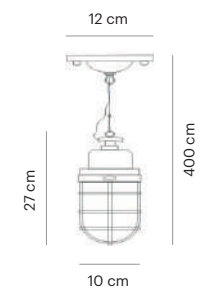

VD3522-01

Mounting Position	Suspended
IP	20
Voltage	110-250V
Socket Type	1 x E27
Power Max.	60W
Power Max. LED	15W
Vitreous Enamel	No