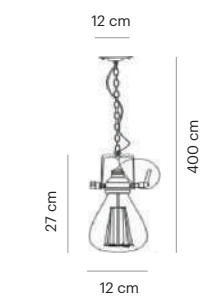

Mounting Position	Suspended
IP	20
Voltage	110-250V
Socket Type	1 x E27
Power Max.	60W
Power Max. LED	15W
Vitreous Enamel	Yes

Mounting Position	Suspended
IP	20
Voltage	110-250V
Socket Type	1 x E27
Power Max.	60W
Power Max. LED	15W
Vitreous Enamel	Yes

Mounting Position	Suspended
IP	44
Voltage	110-250V
Socket Type	1 x E27
Power Max.	60W
Power Max. LED	15W
Vitreous Enamel	No

Mounting Position	Suspended
IP	20
Voltage	110-250V
Socket Type	1 x E27
Power Max.	60W
Power Max. LED	15W
Vitreous Enamel	No