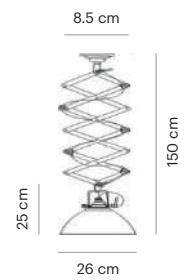

Mounting Position	Suspended
IP	44
Voltage	110-250V
Socket Type	1 x E27
Power Max.	60W
Power Max. LED	15W
Vitreous Enamel	Yes

Mounting Position	Suspended
IP	20
Voltage	110-250V
Socket Type	1 x E27
Power Max.	60W
Power Max. LED	15W
Vitreous Enamel	Yes

Mounting Position	Suspended
IP	20
Voltage	110-250V
Socket Type	1 x E27
Power Max.	60W
Power Max. LED	15W
Vitreous Enamel	Yes