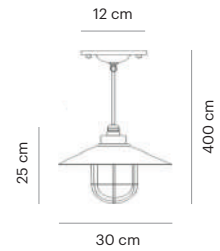

VD3530-01

Mounting Position	Suspended
IP	20
Voltage	110-250V
Socket Type	1 x E27
Power Max.	60W
Power Max. LED	15W
Vitreous Enamel	Yes