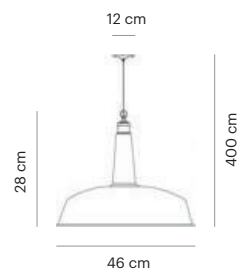

INDOOR

SUSPENDED

VD3502-01

Mounting Position	Suspended
IP	44
Voltage	110-250V
Socket Type	1 x E27
Power Max.	60W
Power Max. LED	15W
Vitreous Enamel	No

VD3503-01

Mounting Position	Suspended
IP	20
Voltage	110-250V
Socket Type	1 x E27
Power Max.	60W
Power Max. LED	15W
Vitreous Enamel	Yes