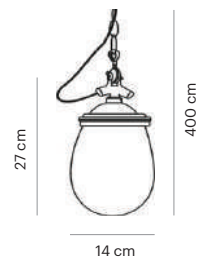

VD3528-01

Mounting Position	Suspended
IP	44
Voltage	110-250V
Socket Type	1 x E27
Power Max.	60W
Power Max. LED	15W
Vitreous Enamel	Yes