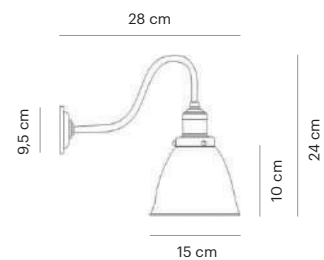

VD3555-01

Mounting Position	Suspended
IP	20
Voltage	110-250V
Socket Type	1 x E27
Power Max.	60W
Power Max. LED	15W
Vitreous Enamel	Yes

Industrial Wall Lamp Collection

VD3602-01

Mounting Position	Surface - wall
IP	20
Voltage	110-250V
Socket Type	1 x E27
Power Max.	60W
Power Max. LED	15W
Vitreous Enamel	Yes

VD3604-01

Mounting Position	Surface - wall
IP	20
Voltage	110-250V
Socket Type	1 x E27
Power Max.	60W
Power Max. LED	15W
Vitreous Enamel	Yes

VD3605-01

Mounting Position	Surface - wall
IP	20
Voltage	110-250V
Socket Type	1 x E27
Power Max.	60W
Power Max. LED	15W
Vitreous Enamel	Yes