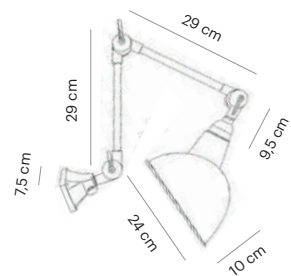

VD3607-01

Mounting Position	Surface - wall
IP	20
Voltage	110-250V
Socket Type	1 x E27
Power Max.	60W
Power Max. LED	15W
Vitreous Enamel	Yes