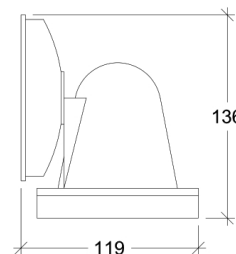

Installation	Outdoor
Mounting Position	Surface
IP	64
Wattage	GU10
Lumen output	GU10
Connection	230V
Driver	Not required
Dimmable	GU10

CRI	GU10
Life Time	GU10
Dimensions	Ø108x136 h119mm
Adjustable	No