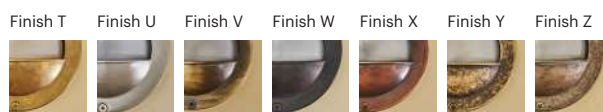

Pignus

70027

GOOD NIGHT

Orichalcum Surface