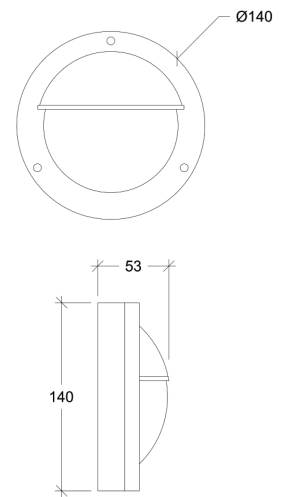

Option with grille

Installation	Outdoor
Mounting Position	Surface
IP	64
Wattage	max. 40W
Lumen output	E27
Connection	230V
Driver	Not required
Dimmable	E27

CRI	E27
Life Time	E27
Dimensions	Ø218 h105mm
Adjustable	No

Talpa

70008

GOOD NIGHT

Orichalcum Surface

Installation	Outdoor
Mounting Position	Surface
IP	64
Wattage	G9
Lumen output	G9
Connection	230V
Driver	Not required
Dimmable	G9

CRI	G9
Life Time	G9
Dimensions	Ø140 h53mm
Adjustable	No