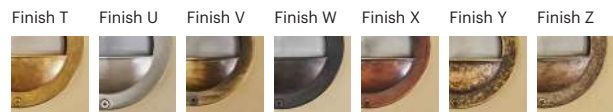

Ervum

70030

GOOD NIGHT

Orichalcum Surface