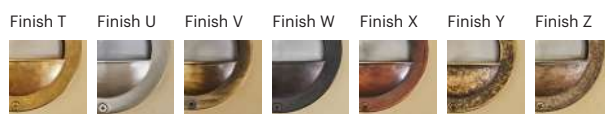

Installation	Outdoor
Mounting Position	Surface
IP	64
Wattage	GU10
Lumen output	GU10
Connection	230V
Driver	Not required
Dimmable	GU10

CRI	GU10
Life Time	GU10
Dimensions	Ø108x136 h119mm
Adjustable	No

70028.GU10.XX.X.*

Number	W	Colour Temperature	Light Distribution	Finish
70028	GU10	XX	X	 T Raw Brass U Nickel matte V Antique Brass W Black Oxidation X Antique Cooper Y Matte Oxidation Z Pewter