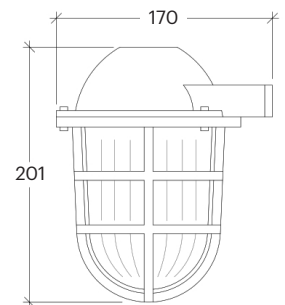

Antillus

70014

GOOD NIGHT

Orichalcum Surface

Installation	Outdoor
Mounting Position	Surface
IP	64
Wattage	max. 40W
Lumen output	E27
Connection	230V
Driver	Not required
Dimmable	E27

CRI	E27
Life Time	E27
Dimensions	Ø113x201 h170mm
Adjustable	No