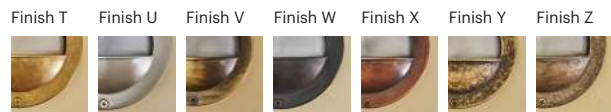

Cluens

70019

GOOD NIGHT

Orichalcum Suspended

OUTDOOR

SUSPENDED

Installation	Outdoor	CRI	E27
Mounting Position	Surface	Life Time	E27
IP	44	Dimensions	Ø220 h260mm
Wattage	max. 40W	Adjustable	No
Lumen output	E27	Chain	550mm
Connection	230V		
Driver	Not required		
Dimmable	E27		