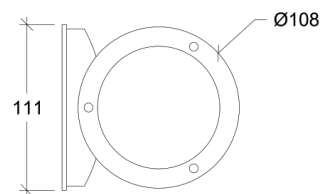

Installation	Outdoor
Mounting Position	Surface
IP	64
Wattage	GU10
Lumen output	GU10
Connection	230V
Driver	Not required
Dimmable	GU10

CRI	GU10
Life Time	GU10
Dimensions	Ø108x136 h119mm
Adjustable	No