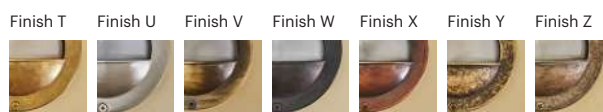

Situs

70021

GOOD NIGHT

Orichalcum Suspended

Installation	Outdoor	CRI	E27
Mounting Position	Surface	Life Time	E27
IP	44	Dimmensions	Ø154 h250mm
Wattage	max. 40W	Adjustable	No
Lumen output	E27	Chain	550mm
Connection	230V		
Driver	Not required		
Dimmable	E27