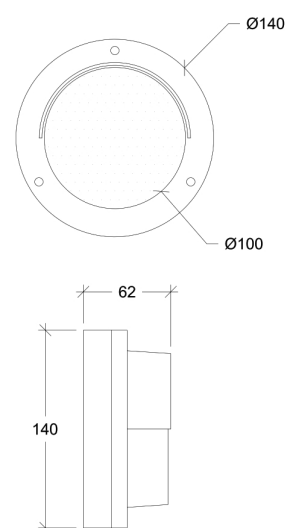

Vistrum

70009

GOOD NIGHT

Orichalcum Surface

Installation	Outdoor
Mounting Position	Surface
IP	64
Wattage	G9
Lumen output	G9
Connection	230V
Driver	Not required
Dimmable	G9

CRI	G9
Life Time	G9
Dimmensions	Ø140 h62mm
Adjustable	No