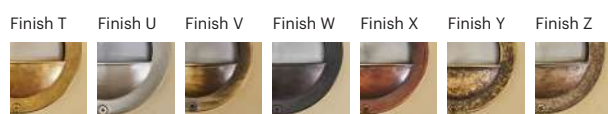

Formosus

70029

GOOD NIGHT

Orichalcum Surface