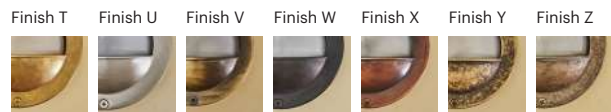

Antillus

70014

GOOD NIGHT

Orichalcum Surface