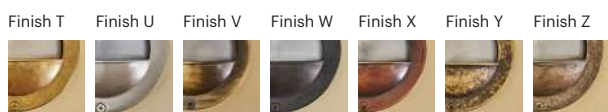

Installation	Outdoor
Mounting Position	Surface
IP	64
Wattage	GU10
Lumen output	GU10
Connection	230V
Driver	Not required
Dimmable	GU10

CRI	GU10
Life Time	GU10
Dimensions	Ø110 h108mm
Adjustable	Yes

70026.GU10.XX.4.*

Number	W	Colour Temperature	Light Distribution	Finish
70026	GU10	XX	4 Superwide	- T Raw Brass - U Nickel matte - V Antique Brass - W Black Oxidation - X Antique Cooper - Y Matte Oxidation - Z Pewter