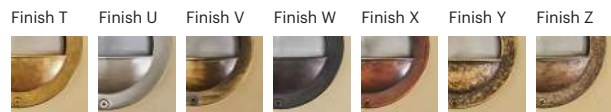

lugatus

70018

GOOD NIGHT

Orichalcum Suspended

OUTDOOR

SUSPENDED

Installation	Outdoor
Mounting Position	Surface
IP	44
Wattage	max. 40W
Lumen output	E27
Connection	230V
Driver	Not required
Dimmable	E27

CRI	E27
Life Time	E27
Dimensions	Ø124 h200mm
Adjustable	No
Chain	550mm