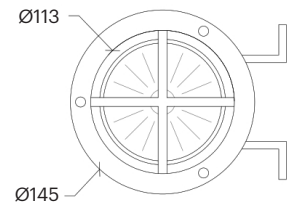

Antillus

70014

GOOD NIGHT

Orichalcum Surface

Installation	Outdoor
Mounting Position	Surface
IP	64
Wattage	max. 40W
Lumen output	E27
Connection	230V
Driver	Not required
Dimmable	E27

CRI	E27
Life Time	E27
Dimensions	Ø113x201 h170mm
Adjustable	No