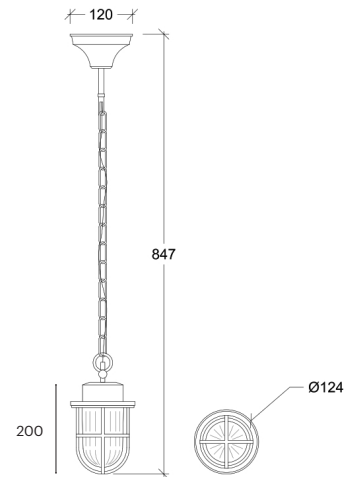

lugatus

70018

GOOD NIGHT

Orichalcum Suspended

OUTDOOR

SUSPENDED

Installation	Outdoor
Mounting Position	Surface
IP	44
Wattage	max. 40W
Lumen output	E27
Connection	230V
Driver	Not required
Dimmable	E27

CRI	E27
Life Time	E27
Dimensions	Ø124 h200mm
Adjustable	No
Chain	550mm