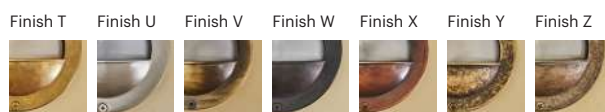

Papilio

70006

GOOD NIGHT

Orichalcum Surface