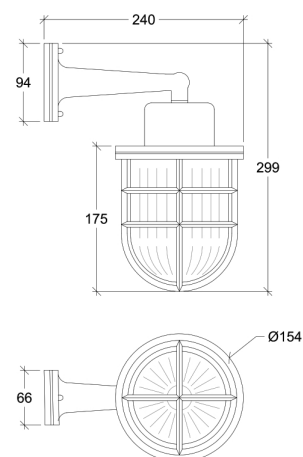

Clinatus

70015

GOOD NIGHT

Orichalcum Surface

Installation	Outdoor
Mounting Position	Surface
IP	44
Wattage	max. 40W
Lumen output	E27
Connection	230V
Driver	Not required
Dimmable	E27

CRI	E27
Life Time	E27
Dimensions	Ø210x124 h330mm
Adjustable	No

Installation	Outdoor	CRI	E27
Mounting Position	Surface	Life Time	E27
IP	64	Dimensions	Ø154x299 h240mm
Wattage	max. 40W	Adjustable	No
Lumen output	E27		
Connection	230V		
Driver	Not required		
Dimmable	27		