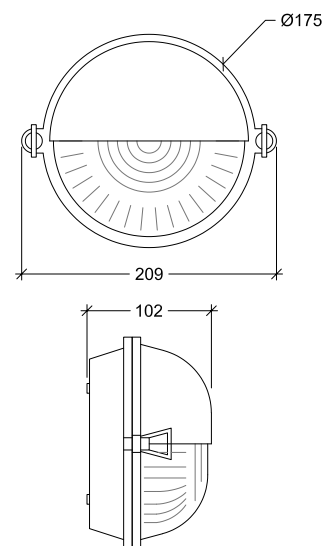

Prandium

70010

GOOD NIGHT

Orichalcum Surface

Installation	Outdoor
Mounting Position	Surface
IP	64
Wattage	max. 40W
Lumen output	E27
Connection	230V
Driver	Not required
Dimmable	E27

CRI	E27
Life Time	E27
Dimensions	Ø175 h102mm
Adjustable	No