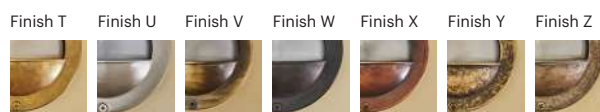

Installation	Outdoor	CRI	E27
Mounting Position	Surface	Life Time	E27
IP	64	Dimensions	Ø154x299 h240mm
Wattage	max. 40W	Adjustable	No
Lumen output	E27		
Connection	230V		
Driver	Not required		
Dimmable	27		

70016.E27.XX.4.*

Number	W	Colour Temperature	Light Distribution	Finish
70016	E27	XX	4 Superwide	- T Raw Brass - U Nickel matte - V Antique Brass - W Black Oxidation - X Antique Cooper - Y Matte Oxidation - Z Pewter