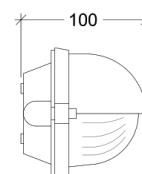

Nubilus

70002

GOOD NIGHT

Orichalcum Surface

Installation	Outdoor
Mounting Position	Surface
IP	64
Wattage	max. 40W
Lumen output	E27
Connection	230V
Driver	Not required
Dimmable	E27

CRI	E27
Life Time	E27
Dimensions	222x106 h100mm
Adjustable	No