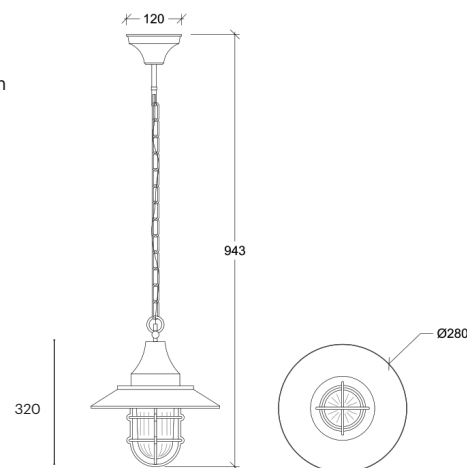

Ambactus

70020

GOOD NIGHT

Orichalcum Suspended

Installation	Outdoor	CRI	E27
Mounting Position	Surface	Life Time	E27
IP	44	Dimensions	Ø280 h320mm
Wattage	max. 40W	Adjustable	No
Lumen output	E27	Chain	550mm
Connection	230V		
Driver	Not required		
Dimmable	E27		