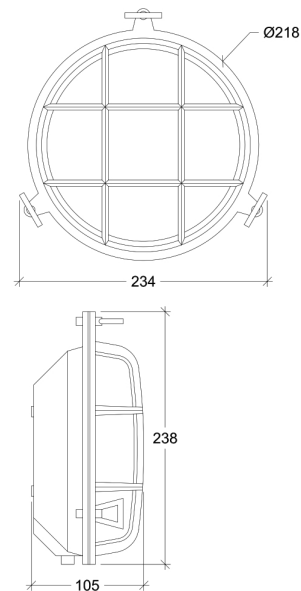

Option with grille

Installation	Outdoor
Mounting Position	Surface
IP	64
Wattage	max. 40W
Lumen output	E27
Connection	230V
Driver	Not required
Dimmable	E27

CRI	E27
Life Time	E27
Dimensions	Ø218 h105mm
Adjustable	No