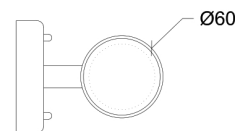

Ervum

70030

GOOD NIGHT

Orichalcum Surface

Installation	Outdoor
Mounting Position	Surface
IP	44
Wattage	2xGU10
Lumen output	2xGU10
Connection	230V
Driver	Not required
Dimmable	GU10

CRI	GU10
Life Time	GU10
Dimensions	Ø60x107 h160mm
Adjustable	No