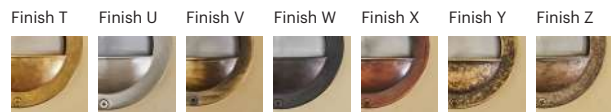

Candidus

70012

GOOD NIGHT

Orichalcum Surface