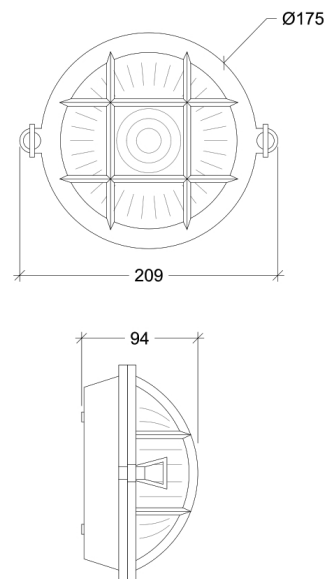

Clura

70005

GOOD NIGHT

Orichalcum Surface

Installation	Outdoor
Mounting Position	Surface
IP	64
Wattage	max. 40W
Lumen output	E27
Connection	230V
Driver	Not required
Dimmable	E27

CRI	E27
Life Time	E27
Dimensions	Ø175 h94mm
Adjustable	No