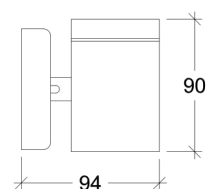

Formosus

70029

GOOD NIGHT

Orichalcum Surface

Installation	Outdoor
Mounting Position	Surface
IP	64
Wattage	GU10
Lumen output	GU10
Connection	230V
Driver	Not required
Dimmable	GU10

CRI	GU10
Life Time	GU10
Dimensions	Ø60x94 h90mm
Adjustable	No