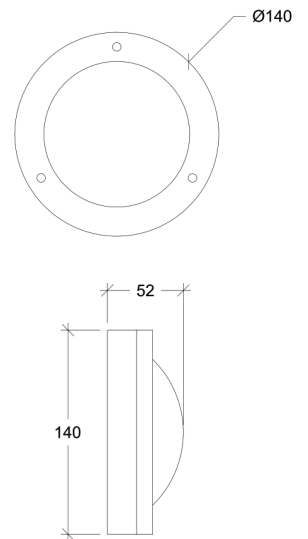

Drako

70004

GOOD NIGHT

Orichalcum Surface

Installation	Outdoor
Mounting Position	Surface
IP	65
Wattage	max. 40W
Lumen output	E27
Connection	230V
Driver	Not required
Dimmable	E27

CRI	E27
Life Time	E27
Dimensions	Ø140 h52mm
Adjustable	No