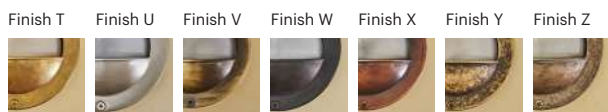

Installation	Outdoor
Mounting Position	Surface
IP	64
Wattage	max. 40W
Lumen output	E27
Connection	230V
Driver	Not required
Dimmable	E27

CRI	E27
Life Time	E27
Dimensions	Ø218 h105mm
Adjustable	No

70007.E27.XX.4.*

Number	W	Colour Temperature	Light Distribution	Finish
70007	E27	XX	4 Superwide	- T Raw Brass - U Nickel matte - V Antique Brass - W Black Oxidation - X Antique Cooper - Y Matte Oxidation - Z Pewter