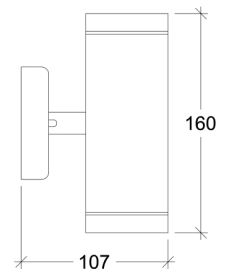

Ervum

70030

GOOD NIGHT

Orichalcum Surface

Installation	Outdoor
Mounting Position	Surface
IP	44
Wattage	2xGU10
Lumen output	2xGU10
Connection	230V
Driver	Not required
Dimmable	GU10

CRI	GU10
Life Time	GU10
Dimensions	Ø60x107 h160mm
Adjustable	No