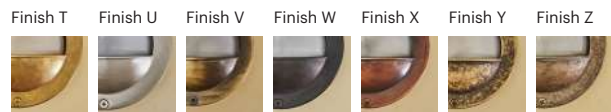

Orichalcum Supplementum

70999

GOOD NIGHT

Orichalcum Surface

Installation	Outdoor
Mounting Position	Surface
Connection	230V

70999.**.*.*.*

Number	Finish
70999	T Raw Brass
	U Nickel matte
	V Antique Brass
	W Black Oxidation
	X Antique Cooper
	Y Matte Oxidation
	Z Pewter