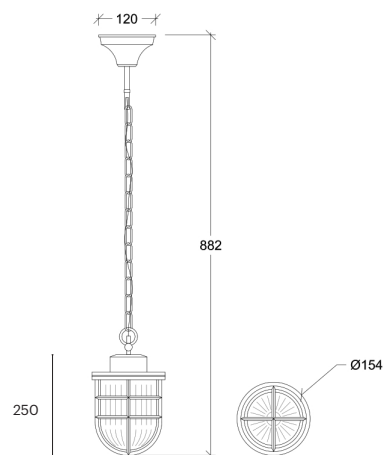

Situs

70021

GOOD NIGHT

Orichalcum Suspended

Installation	Outdoor	CRI	E27
Mounting Position	Surface	Life Time	E27
IP	44	Dimmensions	Ø154 h250mm
Wattage	max. 40W	Adjustable	No
Lumen output	E27	Chain	550mm
Connection	230V		
Driver	Not required		
Dimmable	E27		