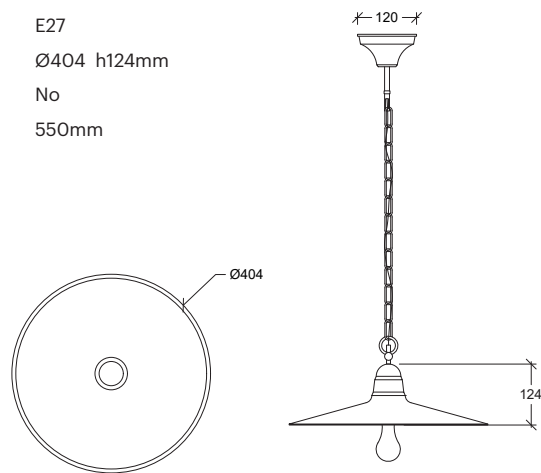

Installation	Interior
Mounting Position	Surface
IP	23
Wattage	max. 40W
Lumen output	E27
Connection	230V
Driver	Not required
Dimmable	E27

CRI	E27
Life Time	E27
Dimensions	Ø460 h170mm
Adjustable	No
Chain	550mm

Velum

70023

GOOD NIGHT

Orichalcum Suspended

Installation	Outdoor	CRI	E27
Mounting Position	Surface	Life Time	E27
IP	23	Dimensions	Ø404 h124mm
Wattage	max. 40W	Adjustable	No
Lumen output	E27	Chain	550mm
Connection	230V		
Driver	Not required		
Dimmable	E27		