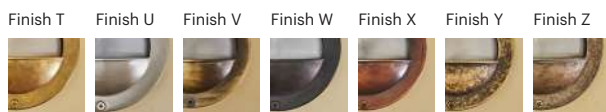

Installation	Interior
Mounting Position	Surface
IP	23
Wattage	max. 40W
Lumen output	E27
Connection	230V
Driver	Not required
Dimmable	E27

CRI	E27
Life Time	E27
Dimensions	Ø460 h170mm
Adjustable	No
Chain	550mm

70022.E27.XX.4.*

Number	W	Colour Temperature	Light Distribution	Finish
70022	E27	XX	4 Superwide	- T Raw Brass - U Nickel matte - V Antique Brass - W Black Oxidation - X Antique Cooper - Y Matte Oxidation - Z Pewter