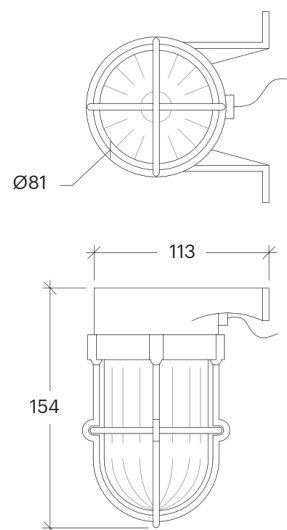

Prandium

70010

GOOD NIGHT

Orichalcum Surface

Installation	Outdoor
Mounting Position	Surface
IP	64
Wattage	max. 40W
Lumen output	E27
Connection	230V
Driver	Not required
Dimmable	E27

CRI	E27
Life Time	E27
Dimensions	Ø175 h102mm
Adjustable	No

Installation	Outdoor
Mounting Position	Surface
IP	64
Wattage	max. 40W
Lumen output	E27
Connection	230V
Driver	Not required
Dimmable	E27

CRI	E27
Life Time	E27
Dimensions	Ø81x154 h113mm
Adjustable	No

70011.E27.XX.4.*