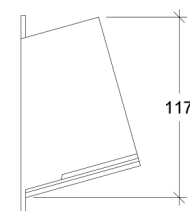

Pignus

70027

GOOD NIGHT

Orichalcum Surface

Installation	Outdoor
Mounting Position	Surface
IP	54
Wattage	GU10
Lumen output	GU10
Connection	230V
Driver	Not required
Dimmable	GU10

CRI	GU10
Life Time	GU10
Dimensions	Ø97x78 h117mm
Adjustable	No