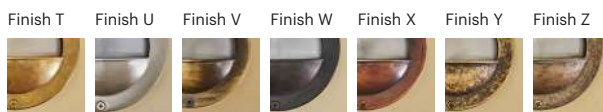

Promptus

70017

GOOD NIGHT

Orichalcum Surface

Installation	Outdoor	CRI	E27
Mounting Position	Surface	Life Time	E27
IP	23	Dimensions	Ø404 h722mm
Wattage	max. 40W	Adjustable	No
Lumen output	E27		
Connection	230V		
Driver	Not required		
Dimmable	E27