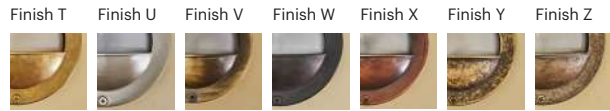

Lama

70024

GOOD NIGHT

Orichalcum Surface

Installation	Outdoor	CRI	G9
Mounting Position	Surface	Life Time	G9
IP	65	Dimensions	Ø67 h87mm
Wattage	G9	Adjustable	Yes
Lumen output	G9		
Connection	230V		
Driver	Not required		
Dimmable	G9