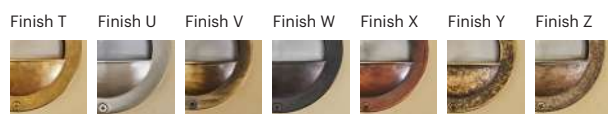

Prandium

70010

GOOD NIGHT

Orichalcum Surface