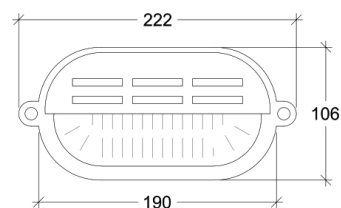

Nubilus

70002

GOOD NIGHT

Orichalcum Surface

Installation	Outdoor
Mounting Position	Surface
IP	64
Wattage	max. 40W
Lumen output	E27
Connection	230V
Driver	Not required
Dimmable	E27

CRI	E27
Life Time	E27
Dimensions	222x106 h100mm
Adjustable	No