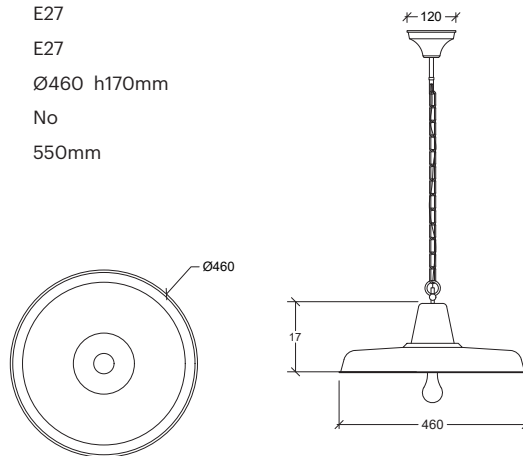

Situs

70021

GOOD NIGHT

Orichalcum Suspended

Installation	Outdoor	CRI	E27
Mounting Position	Surface	Life Time	E27
IP	44	Dimmensions	Ø154 h250mm
Wattage	max. 40W	Adjustable	No
Lumen output	E27	Chain	550mm
Connection	230V		
Driver	Not required		
Dimmable	E27		

Installation	Interior
Mounting Position	Surface
IP	23
Wattage	max. 40W
Lumen output	E27
Connection	230V
Driver	Not required
Dimmable	E27

CRI	E27
Life Time	E27
Dimensions	Ø460 h170mm
Adjustable	No
Chain	550mm