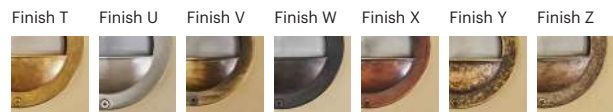

Talpa

70008

GOOD NIGHT

Orichalcum Surface