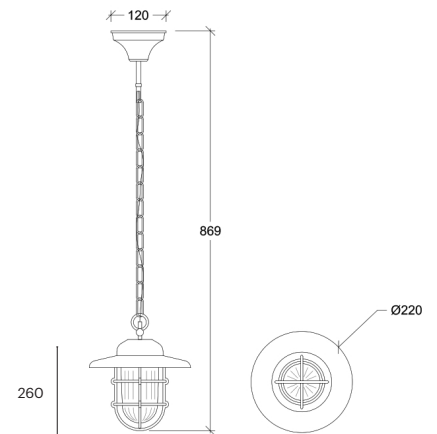

Cluens

70019

GOOD NIGHT

Orichalcum Suspended

OUTDOOR

SUSPENDED

Installation	Outdoor	CRI	E27
Mounting Position	Surface	Life Time	E27
IP	44	Dimensions	Ø220 h260mm
Wattage	max. 40W	Adjustable	No
Lumen output	E27	Chain	550mm
Connection	230V		
Driver	Not required		
Dimmable	E27		