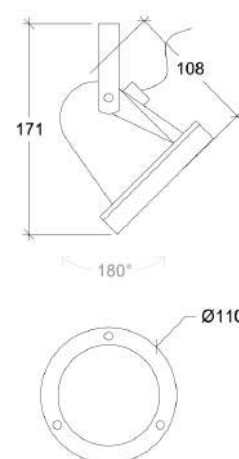

Installation	Outdoor
Mounting Position	Surface
IP	64
Wattage	GU10
Lumen output	GU10
Connection	230V
Driver	Not required
Dimmable	GU10

CRI	GU10
Life Time	GU10
Dimensions	Ø110 h108mm
Adjustable	Yes

70026.GU10.XX.4.*