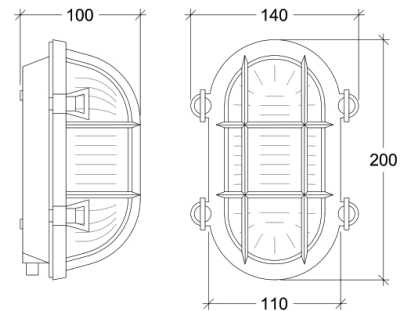

Orichalcum Surface

Installation	Outdoor	CRI	E27
Mounting Position	Surface	Life Time	E27
IP	64	Dimensions	200x140 h100mm
Wattage	max. 40W	Adjustable	No
Lumen output	E27		
Connection	230V		
Driver	Not required		
Dimmable	E27		