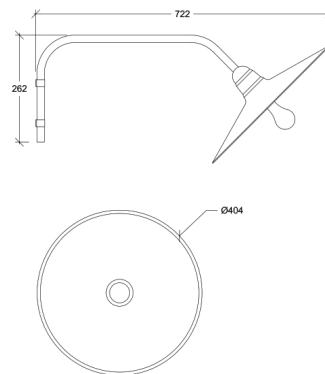

Installation	Outdoor	CRI	E27
Mounting Position	Surface	Life Time	E27
IP	64	Dimensions	Ø154x299 h240mm
Wattage	max. 40W	Adjustable	No
Lumen output	E27		
Connection	230V		
Driver	Not required		
Dimmable	27		

Promptus

70017

GOOD NIGHT

Orichalcum Surface

Installation	Outdoor	CRI	E27
Mounting Position	Surface	Life Time	E27
IP	23	Dimensions	Ø404 h722mm
Wattage	max. 40W	Adjustable	No
Lumen output	E27		
Connection	230V		
Driver	Not required		
Dimmable	E27		