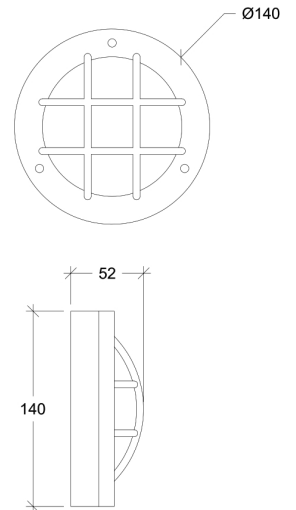

Lacerta

70003

GOOD NIGHT

Orichalcum Surface

Installation	Outdoor
Mounting Position	Surface
IP	64
Wattage	max. 40W
Lumen output	E27
Connection	230V
Driver	Not required
Dimmable	E27

CRI	E27
Life Time	E27
Dimensions	Ø140 h52mm
Adjustable	No