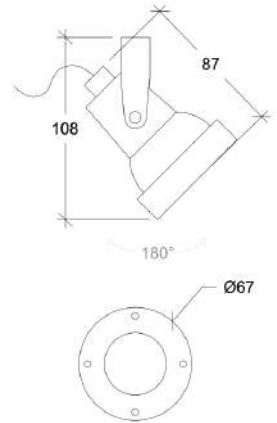

Lama

70024

GOOD NIGHT

Orichalcum Surface

Installation	Outdoor	CRI	G9
Mounting Position	Surface	Life Time	G9
IP	65	Dimensions	Ø67 h87mm
Wattage	G9	Adjustable	Yes
Lumen output	G9		
Connection	230V		
Driver	Not required		
Dimmable	G9		