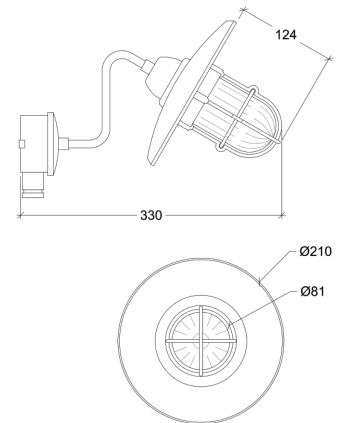

Clinatus

70015

GOOD NIGHT

Orichalcum Surface

Installation	Outdoor
Mounting Position	Surface
IP	44
Wattage	max. 40W
Lumen output	E27
Connection	230V
Driver	Not required
Dimmable	E27

CRI	E27
Life Time	E27
Dimensions	Ø210x124 h330mm
Adjustable	No

Installation	Outdoor	CRI	E27
Mounting Position	Surface	Life Time	E27
IP	64	Dimensions	Ø154x299 h240mm
Wattage	max. 40W	Adjustable	No
Lumen output	E27		
Connection	230V		
Driver	Not required		
Dimmable	27		