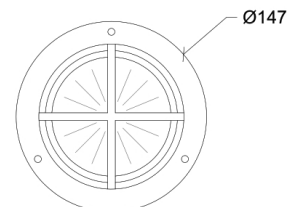

Pharus

70013

GOOD NIGHT

Orichalcum Surface

Installation	Outdoor	CRI	E27
Mounting Position	Surface	Life Time	E27
IP	64	Dimensions	Ø147 h169mm
Wattage	max. 40W	Adjustable	No
Lumen output	E27		
Connection	230V		
Driver	Not required		
Dimmable	E27		