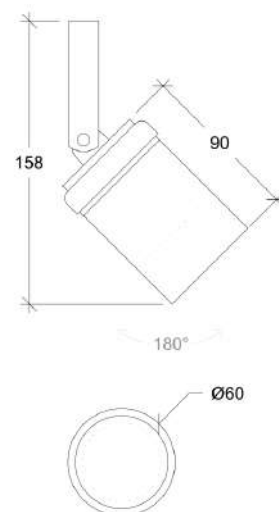

Loculus

70025

GOOD NIGHT

Orichalcum Surface

Installation	Outdoor	CRI	GU10
Mounting Position	Surface	Life Time	GU10
IP	64	Dimensions	Ø60 h90mm
Wattage	GU10	Adjustable	Yes
Lumen output	GU10		
Connection	230V		
Driver	Not required		
Dimmable	GU10		