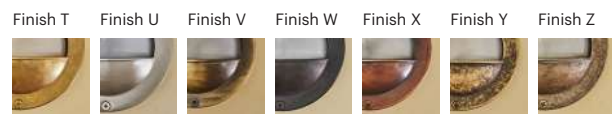

Clinatus

70015

GOOD NIGHT

Orichalcum Surface