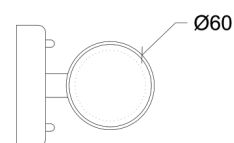

Formosus

70029

GOOD NIGHT

Orichalcum Surface

Installation	Outdoor
Mounting Position	Surface
IP	64
Wattage	GU10
Lumen output	GU10
Connection	230V
Driver	Not required
Dimmable	GU10

CRI	GU10
Life Time	GU10
Dimensions	Ø60x94 h90mm
Adjustable	No