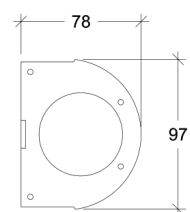

Pignus

70027

GOOD NIGHT

Orichalcum Surface

Installation	Outdoor
Mounting Position	Surface
IP	54
Wattage	GU10
Lumen output	GU10
Connection	230V
Driver	Not required
Dimmable	GU10

CRI	GU10
Life Time	GU10
Dimensions	Ø97x78 h117mm
Adjustable	No