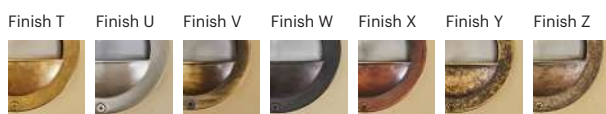

Ambactus

70020

GOOD NIGHT

Orichalcum Suspended