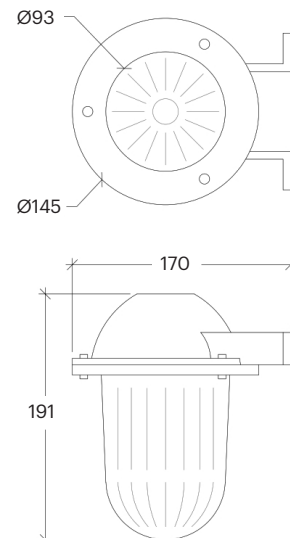

Installation	Outdoor
Mounting Position	Surface
IP	64
Wattage	max. 40W
Lumen output	E27
Connection	230V
Driver	Not required
Dimmable	E27

CRI	E27
Life Time	E27
Dimensions	Ø81x154 h113mm
Adjustable	No

70011.E27.XX.4.*

Candidus

70012

GOOD NIGHT

Orichalcum Surface

Installation	Outdoor
Mounting Position	Surface
IP	64
Wattage	max. 40W
Lumen output	-
Connection	230V
Driver	Not required
Dimmable	-

CRI	E27
Life Time	E27
Dimensions	Ø93x191 h170mm
Adjustable	No