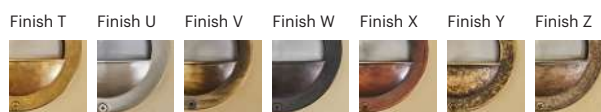

Velum

70023

GOOD NIGHT

Orichalcum Suspended