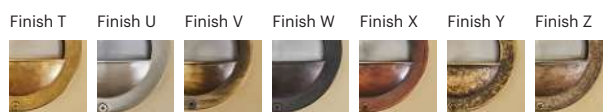

Vistrum

70009

GOOD NIGHT

Orichalcum Surface