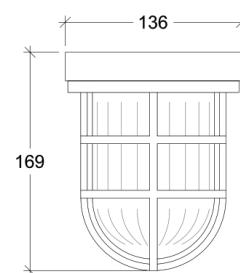

Pharus

70013

GOOD NIGHT

Orichalcum Surface

Installation	Outdoor	CRI	E27
Mounting Position	Surface	Life Time	E27
IP	64	Dimensions	Ø147 h169mm
Wattage	max. 40W	Adjustable	No
Lumen output	E27		
Connection	230V		
Driver	Not required		
Dimmable	E27		