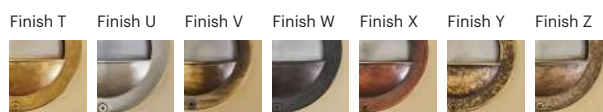

Loculus

70025

GOOD NIGHT

Orichalcum Surface