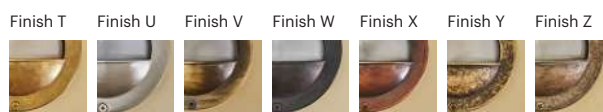

Pharus

70013

GOOD NIGHT

Orichalcum Surface

Installation	Outdoor	CRI	E27
Mounting Position	Surface	Life Time	E27
IP	64	Dimensions	Ø147 h169mm
Wattage	max. 40W	Adjustable	No
Lumen output	E27		
Connection	230V		
Driver	Not required		
Dimmable	E27