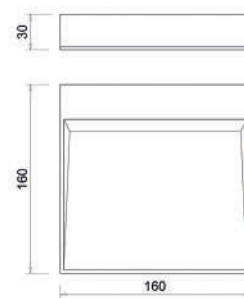

<b>CRI</b>	>80
<b>Life Time</b>	20.000 h
<b>Cut-out Size</b>	-
<b>Dimensions</b>	160x160 h30mm

80020.6.30.5.60

Number	W	Colour Temperature	Light Distribution	Finish	Dim
80020	6	30 3000	 5 Asymmetric	 60 Dark Grey	NDI* Driver included (non-dimmable)