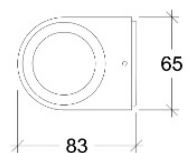

<b>CRI</b>	GU10
<b>Life Time</b>	GU10
<b>Cut-out Size</b>	-
<b>Dimensions</b>	80x65 h80mm
<b>Adjustable</b>	No

80016.GU10.X.X.\*\*

Number	W	Colour Temperature	Light Distribution	Finish	Dim
80016	GU10	Depending on lamp	Depending on lamp	<ul style="list-style-type: none"> <li>○ 10 White</li> <li>● 60 Dark Grey</li> <li>● AO Corten</li> </ul> <p>Other finishes available upon request</p>	Depending on lamp

Deorsum

80018

GOOD NIGHT

Surface

Installation	Indoor / Outdoor
Mounting Position	Surface
IP	54
Wattage	2 x GU10
Lumen output	2 x GU10
Connection	230V
Driver	Not required
Dimmable	Depending on lamp

CRI	GU10
Life Time	GU10
Cut-out Size	-
Dimensions	83x65 h150mm
Adjustable	No