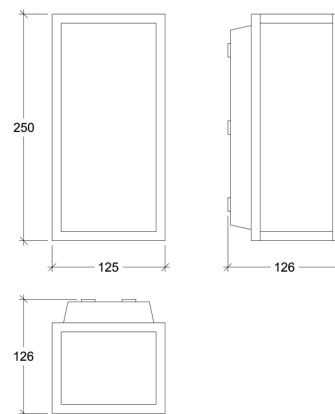

80009.7.30.6.**.NDI

Number	W	Colour Temperature	Light Distribution	Finish	Dim
80009	7	30 3000	6 Opal	20 Black	NDI* Driver included (non-dimmable)