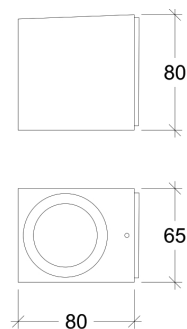

<b>CRI</b>	GU10
<b>Life Time</b>	GU10
<b>Cut-out Size</b>	-
<b>Dimensions</b>	83x65 h80mm
<b>Adjustable</b>	No

80016.GU10.X.X.\*\*

Number	W	Colour Temperature	Light Distribution	Finish	Dim
80016	GU10	Depending on lamp	Depending on lamp	<ul style="list-style-type: none"> <li>○ 10 White</li> <li>● 60 Dark Grey</li> <li>● AO Corten</li> </ul> <p>Other finishes available upon request</p>	Depending on lamp

<b>CRI</b>	GU10
<b>Life Time</b>	GU10
<b>Cut-out Size</b>	-
<b>Dimensions</b>	80x65 h80mm
<b>Adjustable</b>	No

80016.GU10.X.X.\*\*

Number	W	Colour Temperature	Light Distribution	Finish	Dim
80016	GU10	Depending on lamp	Depending on lamp	<ul style="list-style-type: none"> <li>○ 10 White</li> <li>● 60 Dark Grey</li> <li>● AO Corten</li> </ul> <p>Other finishes available upon request</p>	Depending on lamp