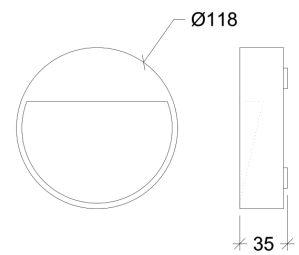

<b>CRI</b>	>80
<b>Life Time</b>	20.000 h
<b>Cut-out Size</b>	-
<b>Dimensions</b>	105x106 h22mm

80021.3.30.5.60

Number	W	Colour Temperature	Light Distribution	Finish	Dim
80021	3	30 3000	 5 Asymmetric	 60 Dark Grey	NDI* Driver included (non-dimmable)

Bacilis R

75002

GOOD NIGHT

Surface

Installation	Indoor / Outdoor
Mounting Position	Surface
IP	54
Wattage	6W
Lumen output	650
Connection	230V
Driver	Included built-in
Dimmable*	Non-dimmable

CRI	>80
Life Time	30.000 h
Cut-out Size	-
Dimensions	Ø118 h35mm
Adjustable	No