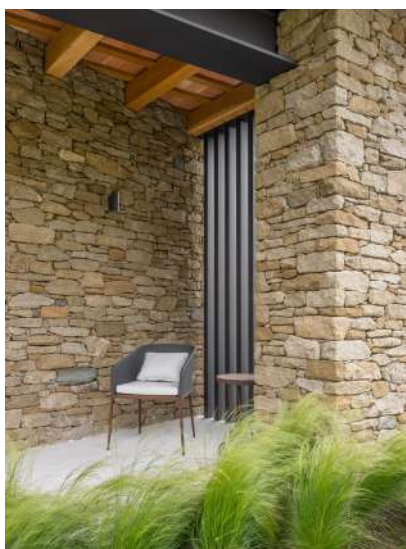

80015.GU10.XX.X.**

Number	W	Colour Temperature	Light Distribution	Finish	Dim
80015	GU10 x 2 lamps	XX	X	☐ 10 White ☒ 60 Dark Grey	Depending on lamp

PROJECT: SANDRA SOLER ESTUDIO / PHOTO: MARC TORRA