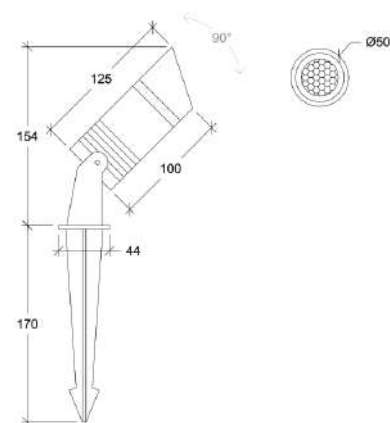

CRI	>80
Life Time	50.000 h
Cut-out Size	-
Dimensions	Ø80 h45mm
Adjustable	-

80011.15.\*\*.\*.NDI

Number	W	Colour Temperature	Light Distribution	Finish	Dim
80011	15	30 3000	▲ 2 Medium	○ 10 White	NDI* Driver included (non-dimmable)
		40 4000		● 20 Black	

Iudice

80008

GOOD NIGHT

Surface / Spike

Installation	Outdoor
Mounting Position	Surface / Spike
IP	65
Wattage	3W
Lumen output	320
Connection	230V
Driver	Not required
Dimmable*	Non-dimmable

CRI	>85
Life Time	30.000 h
Cut-out Size	-
Dimensions	Ø45x78 h100mm
Adjustable	Yes

GOOD NIGHT

Surface

Installation	Indoor / Outdoor
Mounting Position	Surface
IP	54
Wattage	5W
Lumen output	274
Connection	230V
Driver	Included built-in
Dimmable*	Non-dimmable

CRI	>80
Life Time	50.000 h
Cut-out Size	-
Dimensions	Ø50 h125mm
Adjustable	-