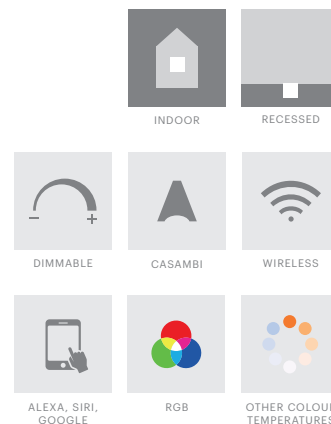

Caminus-I

70009

GOOD NIGHT

Recessed