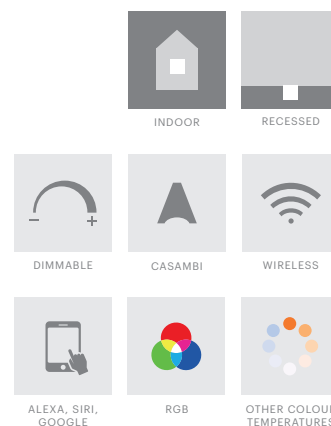

Caminus-s

70007

GOOD NIGHT

Recessed

Power Rating	1,3 W
Life Span	50.000 h
LED Colour	White, RGB
Beam Angle	100°
Input Voltage	24 VDC
Material (Housing)	Stainless Steel
Glass Material	Tempered Glass
Working Temperature	-25°C +50°C
Dimension (without installation box)	100 x 100 x 70 mm
Cable Interconnect	Power cable: 2 x 1.0 mm² Signal cable: 4 x 0,3 mm² rubber cable
Control	ON/OFF, DMX512
IP	IP67
Luminous Flux	75 lm