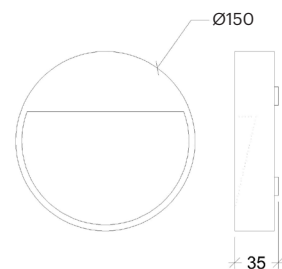

<b>CRI</b>	>80
<b>Life Time</b>	30.000 h
<b>Cut-out Size</b>	-
<b>Dimensions</b>	Ø150 h35mm
<b>Adjustable</b>	No

75004.6.\*\*.5.\*\*.NDI

Number	W	Colour Temperature	Light Distribution	Finish	Dim
75004	6	30 3000	 5 Asymetric	○ 10 White Other finishes available upon request	NDI* Driver included (non-dimmable)