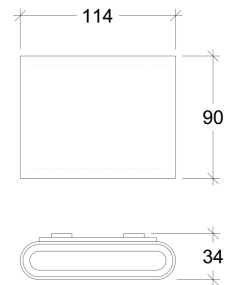

# Laminus Small

80085

GOOD NIGHT

Surface

<b>Installation</b>	Indoor / Outdoor	<b>CRI</b>	>80
<b>Mounting Position</b>	Surface	<b>Life Time</b>	30.000 h
<b>IP</b>	54	<b>Cut-out Size</b>	-
<b>Wattage</b>	2 x 6W	<b>Dimensions</b>	114x34 h90mm
<b>Lumen output</b>	1400	<b>Adjustable</b>	No
<b>Connection</b>	230V		
<b>Driver</b>	Not required		
<b>Dimmable*</b>	Non-dimmable		