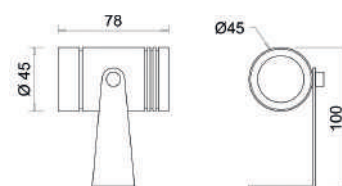

CRI	>80
Life Time	50.000 h
Cut-out Size	-
Dimensions	Ø80 h45mm
Adjustable	-

80011.15.\*\*.\*.NDI

Number	W	Colour Temperature	Light Distribution	Finish	Dim
80011	15	30 3000	▲ 2 Medium	○ 10 White	NDI* Driver included (non-dimmable)
		40 4000		● 20 Black	

Iudice

80008

GOOD NIGHT

Surface / Spike

Installation	Outdoor
Mounting Position	Surface / Spike
IP	65
Wattage	3W
Lumen output	320
Connection	230V
Driver	Not required
Dimmable*	Non-dimmable

CRI	>85
Life Time	30.000 h
Cut-out Size	-
Dimensions	Ø45x78 h100mm
Adjustable	Yes