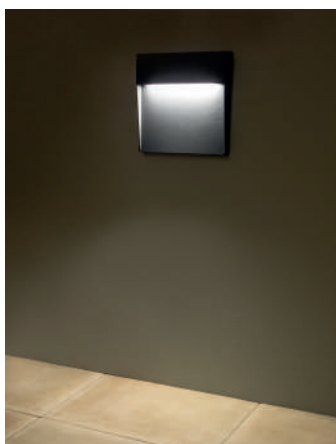

80020.6.30.5.60

Number	W	Colour Temperature	Light Distribution	Finish	Dim
80020	6	30 3000	5 Asymmetric	60 Dark Grey	NDI* Driver included (non-dimmable)