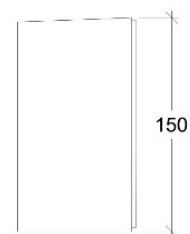

<b>CRI</b>	GU10
<b>Life Time</b>	GU10
<b>Cut-out Size</b>	-
<b>Dimensions</b>	83x65 h80mm
<b>Adjustable</b>	No

80016.GU10.X.X.\*\*

Number	W	Colour Temperature	Light Distribution	Finish	Dim
80016	GU10	Depending on lamp	Depending on lamp	<ul style="list-style-type: none"> <li>○ 10 White</li> <li>● 60 Dark Grey</li> <li>● AO Corten</li> </ul> <p>Other finishes available upon request</p>	Depending on lamp

<b>CRI</b>	GU10
<b>Life Time</b>	GU10
<b>Cut-out Size</b>	-
<b>Dimensions</b>	80x65 h80mm
<b>Adjustable</b>	No

80016.GU10.X.X.\*\*

Number	W	Colour Temperature	Light Distribution	Finish	Dim
80016	GU10	Depending on lamp	Depending on lamp	<ul style="list-style-type: none"> <li>○ 10 White</li> <li>● 60 Dark Grey</li> <li>● AO Corten</li> </ul> <p>Other finishes available upon request</p>	Depending on lamp

Deorsum

80018

GOOD NIGHT

Surface

Installation	Indoor / Outdoor
Mounting Position	Surface
IP	54
Wattage	2 x GU10
Lumen output	2 x GU10
Connection	230V
Driver	Not required
Dimmable	Depending on lamp

CRI	GU10
Life Time	GU10
Cut-out Size	-
Dimensions	83x65 h150mm
Adjustable	No