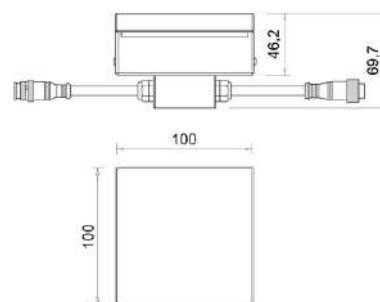

# Caminus-s

70007

GOOD NIGHT

Recessed

<b>Power Rating</b>	1,3 W
<b>Life Span</b>	50.000 h
<b>LED Colour</b>	White, RGB
<b>Beam Angle</b>	100°
<b>Input Voltage</b>	24 VDC
<b>Material (Housing)</b>	Stainless Steel
<b>Glass Material</b>	Tempered Glass
<b>Working Temperature</b>	-25°C +50°C
<b>Dimension (without installation box)</b>	100 x 100 x 70 mm
<b>Cable Interconnect</b>	Power cable: 2 x 1.0 mm <sup>2</sup> Signal cable: 4 x 0,3 mm <sup>2</sup> rubber cable
<b>Control</b>	ON/OFF, DMX512
<b>IP</b>	IP67
<b>Luminous Flux</b>	75 lm