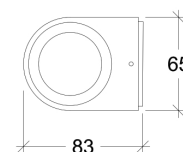

<b>CRI</b>	GU10
<b>Life Time</b>	GU10
<b>Cut-out Size</b>	-
<b>Dimensions</b>	83x65 h80mm
<b>Adjustable</b>	No

80016.GU10.X.X.\*\*

Number	W	Colour Temperature	Light Distribution	Finish	Dim
80016	GU10	Depending on lamp	Depending on lamp	<ul style="list-style-type: none"> <li>○ 10 White</li> <li>● 60 Dark Grey</li> <li>● AO Corten</li> </ul> <p>Other finishes available upon request</p>	Depending on lamp