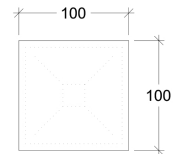

Surface

OUTDOOR

SURFACE

CASAMBI

WIRELESS

<b>Installation</b>	Indoor / Outdoor	<b>CRI</b>	>90
<b>Mounting Position</b>	Surface	<b>Life Time</b>	30.000 h
<b>IP</b>	54	<b>Cut-out Size</b>	-
<b>Wattage</b>	2 x 3W	<b>Dimensions</b>	100x100 h110mm
<b>Lumen output</b>	600	<b>Adjustable</b>	Yes
<b>Connection</b>	230V		
<b>Driver</b>	Included built-in		
<b>Dimmable*</b>	Non-dimmable		