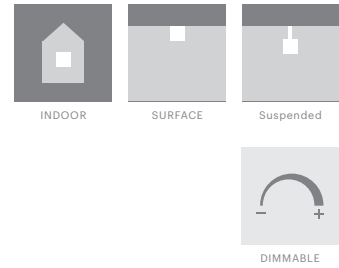

Tunnel

80003

GOOD NIGHT

Surface / Suspended