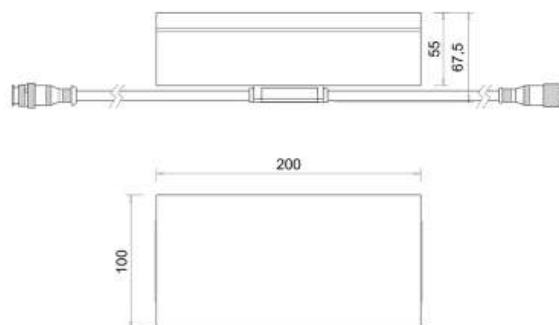

# Caminus-r

70008

GOOD NIGHT

Recessed

<b>Power Rating</b>	2,6 W
<b>Life Span</b>	50.000 h
<b>LED Colour</b>	White, RGB
<b>Beam Angel</b>	100°
<b>Input Voltage</b>	24 VDC
<b>Material (Housing)</b>	Stainless Steel
<b>Glass Material</b>	Tempered Glass
<b>Working Temperature</b>	-25°C +50°C
<b>Dimension (without installation box)</b>	100 x 200 x 70 mm
<b>Cable Interconnect</b>	Power cable: 2 x 1.0 mm <sup>2</sup> Signal cable: 4 x 0,3 mm <sup>2</sup> rubber cable
<b>Control</b>	ON/OFF, DMX512
<b>IP</b>	IP67
<b>Luminous Flux</b>	72,8lm