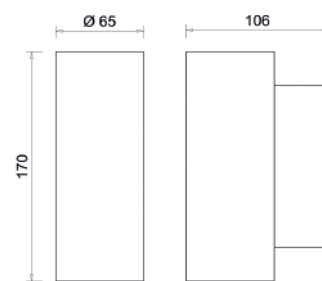

Duplex

80015

GOOD NIGHT

Surface

<b>Installation</b>	Outdoor	<b>CRI</b>	GU10 x2
<b>Mounting Position</b>	Surface	<b>Life Time</b>	GU10 x2
<b>IP</b>	65	<b>Cut-out Size</b>	Ø65x170 h106mm
<b>Wattage</b>	GU10 x 2 lamps	<b>Dimensions</b>	-
<b>Lumen output</b>	-	<b>Adjustable</b>	
<b>Connection</b>	GU10-230V		
<b>Driver</b>	Not necessary		
<b>Dimmable</b>	GU10		