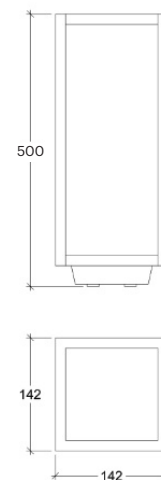

# Lucerna 50 230V

80007

GOOD NIGHT

Surface

<b>Installation</b>	Indoor / Outdoor	<b>CRI</b>	>85
<b>Mounting Position</b>	Surface	<b>Life Time</b>	30.000 h
<b>IP</b>	54	<b>Cut-out Size</b>	-
<b>Wattage</b>	7W	<b>Dimensions</b>	142x142 h500mm
<b>Lumen output</b>	390	<b>Adjustable</b>	No
<b>Connection</b>	230V		
<b>Driver</b>	Included built-in		
<b>Dimmable*</b>	Non-dimmable		