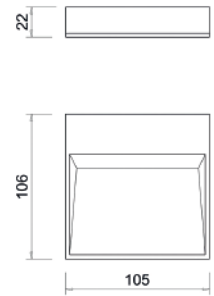

Installation	Outdoor
Mounting Position	Surface
IP	65
Wattage	3
Lumen Output	250
Connection	230
Driver	Included built-in
Dimmable*	Non-dimmable

CRI	>80
Life Time	20.000 h
Cut-out Size	-
Dimensions	105x106 h22mm