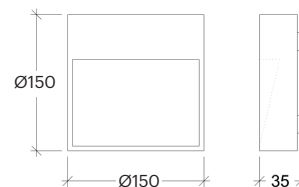

# Big Bacilis Q

75005

GOOD NIGHT

Surface

<b>Installation</b>	Indoor / Outdoor	<b>CRI</b>	>80
<b>Mounting Position</b>	Surface	<b>Life Time</b>	30.000 h
<b>IP</b>	54	<b>Cut-out Size</b>	-
<b>Wattage</b>	6W	<b>Dimensions</b>	150x150 h35mm
<b>Lumen output</b>	130	<b>Adjustable</b>	No
<b>Connection</b>	230V		
<b>Driver</b>	Included built-in		
<b>Dimmable*</b>	Non-dimmable		