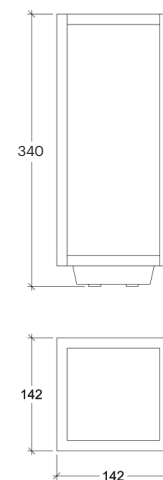

# Lucerna 34 230V

80006

GOOD NIGHT

Surface

<b>Installation</b>	Indoor / Outdoor	<b>CRI</b>	>85
<b>Mounting Position</b>	Surface	<b>Life Time</b>	30.000 h
<b>IP</b>	54	<b>Cut-out Size</b>	-
<b>Wattage</b>	7W	<b>Dimensions</b>	142x142 h340mm
<b>Lumen output</b>	390	<b>Adjustable</b>	No
<b>Connection</b>	230V		
<b>Driver</b>	Included built-in		
<b>Dimmable*</b>	Non-dimmable		