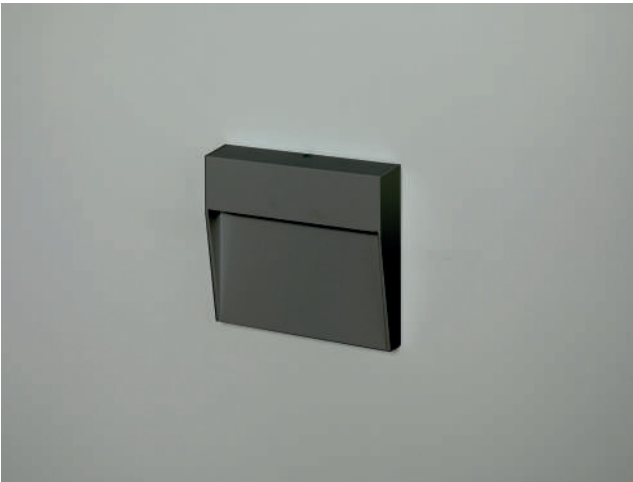

# Vallum Small

80021

GOOD NIGHT

Surface

<b>Installation</b>	Outdoor
<b>Mounting Position</b>	Surface
<b>IP</b>	65
<b>Wattage</b>	3
<b>Lumen Output</b>	250
<b>Connection</b>	230
<b>Driver</b>	Included built-in
<b>Dimmable*</b>	Non-dimmable