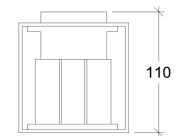

Surface

OUTDOOR

SURFACE

CASAMBI

WIRELESS

<b>Installation</b>	Indoor / Outdoor	<b>CRI</b>	>90
<b>Mounting Position</b>	Surface	<b>Life Time</b>	30.000 h
<b>IP</b>	54	<b>Cut-out Size</b>	-
<b>Wattage</b>	2 x 3W	<b>Dimensions</b>	100x100 h110mm
<b>Lumen output</b>	600	<b>Adjustable</b>	Yes
<b>Connection</b>	230V		
<b>Driver</b>	Included built-in		
<b>Dimmable*</b>	Non-dimmable		