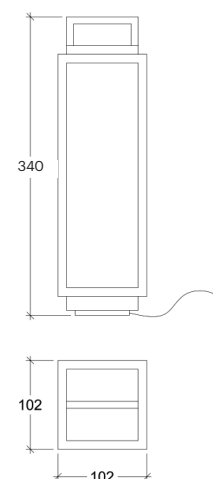

# Lanterna Battery

80004

GOOD NIGHT

Surface

<b>Installation</b>	Indoor / Outdoor	<b>CRI</b>	>85
<b>Mounting Position</b>	Surface	<b>Life Time</b>	20.000 h
<b>IP</b>	54	<b>Cut-out Size</b>	-
<b>Wattage</b>	2,2W	<b>Dimensions</b>	102x102 h340mm
<b>Lumen output</b>	204	<b>Adjustable</b>	No
<b>Connection</b>	230V		
<b>Driver</b>	Included built-in		
<b>Dimmable</b>	Touch dimmable		