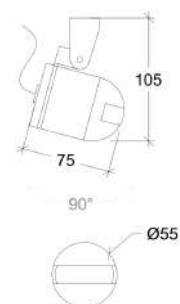

<b>CRI</b>	>85
<b>Life Time</b>	30.000 h
<b>Cut-out Size</b>	-
<b>Dimensions</b>	126x125 h250mm
<b>Adjustable</b>	No

80009.7.30.6.\*\*.NDI

Number	W	Colour Temperature	Light Distribution	Finish	Dim
80009	7	30 3000	6 Opal	20 Black	NDI* Driver included (non-dimmable)

Simetrix

80808

GOOD NIGHT

Surface

Installation	Indoor / Outdoor	CRI	>80
Mounting Position	Surface	Life Time	30.000 h
IP	65	Cut-out Size	-
Wattage	2x3W	Dimensions	85x88 h117mm
Lumen output	37	Adjustable	No
Connection	230V		
Driver	Included built-in		
Dimmable*	Non-dimmable		

80808.6.30.1.20.NDI

Number	W	Colour Temperature	Light Distribution	Finish	Dim
80808	6	30 3000	 1 Narrow	● 20 Black	NDI* Driver included (non-dimmable)

ERRE2

80022

GOOD NIGHT

Surface

Installation	Indoor / Outdoor	CRI	>80
Mounting Position	Surface	Life Time	30.000 h
IP	65	Cut-out Size	-
Wattage	3W	Dimensions	55x75 h105mm
Lumen output	37	Adjustable	Yes
Connection	230V		
Driver	Included built-in		
Dimmable*	Non-dimmable		