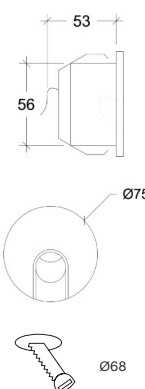

Recessed wall

Installation	Indoor / Outdoor
Mounting Position	Wall recessed
IP	65
Wattage	1,5W
Lumen output	170
Connection	230V
Driver	Included built-in
Dimmable*	Non-dimmable

CRI	>90
Life Time	40.000 h
Cut-out Size	Ø68 h71mm
Dimensions	Ø75 h53mm
Adjustable	No