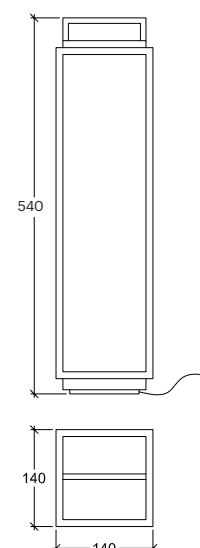

# Big Lanterna Battery

80005

GOOD NIGHT

Surface

<b>Installation</b>	Indoor / Outdoor	<b>CRI</b>	>85
<b>Mounting Position</b>	Surface	<b>Life Time</b>	20.000 h
<b>IP</b>	54	<b>Cut-out Size</b>	-
<b>Wattage</b>	2,2W	<b>Dimensions</b>	140x140 h540mm
<b>Lumen output</b>	204	<b>Adjustable</b>	No
<b>Connection</b>	230V		
<b>Driver</b>	Included built-in		
<b>Dimmable</b>	Touch dimmable		