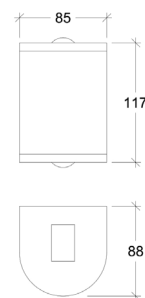

<b>CRI</b>	>85
<b>Life Time</b>	30.000 h
<b>Cut-out Size</b>	-
<b>Dimensions</b>	126x125 h250mm
<b>Adjustable</b>	No

80009.7.30.6.\*\*.NDI

Number	W	Colour Temperature	Light Distribution	Finish	Dim
80009	7	30 3000	6 Opal	20 Black	NDI* Driver included (non-dimmable)

Simetrix

80808

GOOD NIGHT

Surface

Installation	Indoor / Outdoor	CRI	>80
Mounting Position	Surface	Life Time	30.000 h
IP	65	Cut-out Size	-
Wattage	2x3W	Dimensions	85x88 h117mm
Lumen output	37	Adjustable	No
Connection	230V		
Driver	Included built-in		
Dimmable*	Non-dimmable		