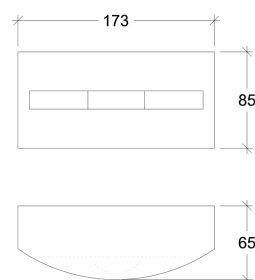

<b>CRI</b>	GU10
<b>Life Time</b>	GU10
<b>Cut-out Size</b>	-
<b>Dimensions</b>	83x65 h80mm
<b>Adjustable</b>	No

80016.GU10.X.X.\*\*

Number	W	Colour Temperature	Light Distribution	Finish	Dim
80016	GU10	Depending on lamp	Depending on lamp	<ul style="list-style-type: none"> <li>○ 10 White</li> <li>● 60 Dark Grey</li> <li>● AO Corten</li> </ul> <p>Other finishes available upon request</p>	Depending on lamp

<b>CRI</b>	GU10
<b>Life Time</b>	GU10
<b>Cut-out Size</b>	-
<b>Dimensions</b>	80x65 h80mm
<b>Adjustable</b>	No

80016.GU10.X.X.\*\*

Number	W	Colour Temperature	Light Distribution	Finish	Dim
80016	GU10	Depending on lamp	Depending on lamp	<ul style="list-style-type: none"> <li>○ 10 White</li> <li>● 60 Dark Grey</li> <li>● AO Corten</li> </ul> <p>Other finishes available upon request</p>	Depending on lamp

<b>CRI</b>	>80
<b>Life Time</b>	30.000 h
<b>Cut-out Size</b>	-
<b>Dimensions</b>	173x85 h65mm
<b>Adjustable</b>	No

80010.6\*\*.X.\*\*.NDI

Number	W	Colour Temperature	Light Distribution	Finish	Dim
80010	6	30 3000 40 4000	 8 Elliptical	○ 10 White ● 60 Antracita	NDI Driver included (non-dimmable)

CRI	>80
Life Time	50.000 h
Cut-out Size	-
Dimensions	Ø80 h45mm
Adjustable	-

80011.15.\*\*.\*.NDI

Number	W	Colour Temperature	Light Distribution	Finish	Dim
80011	15	30 3000	▲ 2 Medium	○ 10 White	NDI* Driver included (non-dimmable)
		40 4000		● 20 Black	