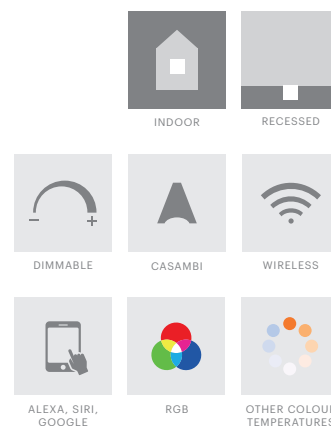

Caminus-r

70008

GOOD NIGHT

Recessed