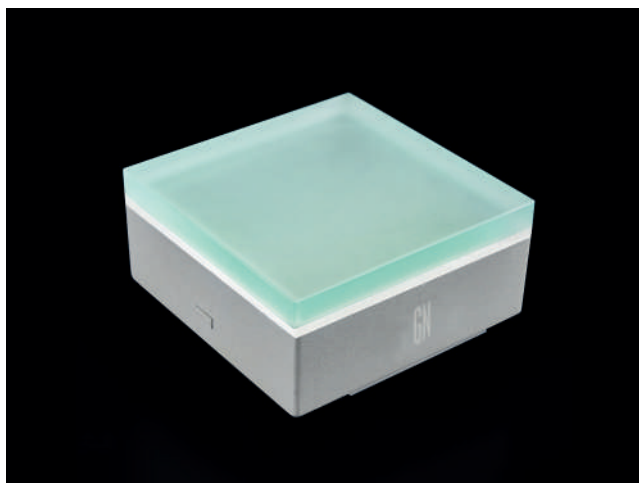

# Caminus-s

70007

GOOD NIGHT

Recessed

<b>Power Rating</b>	1,3 W
<b>Life Span</b>	50.000 h
<b>LED Colour</b>	White, RGB
<b>Beam Angle</b>	100°
<b>Input Voltage</b>	24 VDC
<b>Material (Housing)</b>	Stainless Steel
<b>Glass Material</b>	Tempered Glass
<b>Working Temperature</b>	-25°C +50°C
<b>Dimension (without installation box)</b>	100 x 100 x 70 mm
<b>Cable Interconnect</b>	Power cable: 2 x 1.0 mm <sup>2</sup> Signal cable: 4 x 0,3 mm <sup>2</sup> rubber cable
<b>Control</b>	ON/OFF, DMX512
<b>IP</b>	IP67
<b>Luminous Flux</b>	75 lm