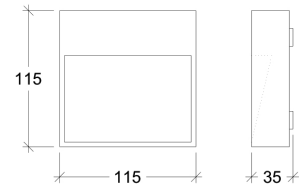

Bacilis Q

75003

GOOD NIGHT

Surface

Installation	Indoor / Outdoor
Mounting Position	Surface
IP	54
Wattage	6W
Lumen output	650
Connection	230V
Driver	Included built-in
Dimmable*	Non-dimmable

CRI	>80
Life Time	30.000 h
Cut-out Size	-
Dimensions	115x115 h35mm
Adjustable	No