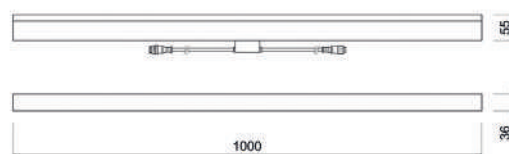

# Caminus-I

70009

GOOD NIGHT

Recessed

<b>Power Rating</b>	6 W
<b>Life Span</b>	50000 hours
<b>LED Colour</b>	White, RGB
<b>Beam Angel</b>	100°
<b>Input Voltage</b>	24 VDC
<b>Material (Housing)</b>	Stainless Steel
<b>Glass Material</b>	Tempered Glass
<b>Working Temperature</b>	-25°C +50°C
<b>Dimension (without installation box)</b>	36 x 1000 x 70 mm
<b>Cable Interconnect</b>	Power cable: 2 x 1.0 mm <sup>2</sup> Signal cable: 4 x 0,3 mm <sup>2</sup> rubber cable
<b>Control</b>	ON/OFF, DMX512
<b>IP</b>	IP67
<b>Luminous Flux</b>	350 lm