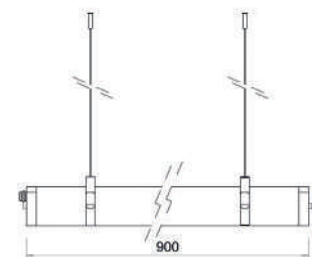

Installation	Outdoor	CRI	>80
Mounting Position	Surface / Suspended	Life Time	50.000 h
IP	67	Cut-out Size	-
Wattage	30	Dimensions	Ø80 900mm
Lumen output	3800	Adjustable	No
Connection	230V		
Driver	Included built-in		
Dimmable*	1-10 V