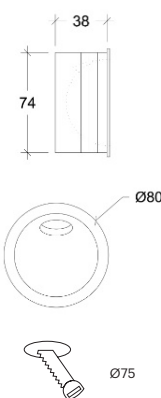

<b>CRI</b>	>80
<b>Life Time</b>	20.000 h
<b>Cut-out Size</b>	Ø75 h80mm
<b>Dimensions</b>	Ø80 h70mm
<b>Adjustable</b>	-

75001.3.30.5.60

Number	W	Colour Temperature	Light Distribution	Finish	Dim
75001	3	30 3000	 5 Asymetric	<ul style="list-style-type: none"> <li>● 60 Dark Grey</li> <li>○ 10 White</li> </ul>	NDI* Driver included (non-dimmable)

Oculus

75006

GOOD NIGHT

Recessed wall

Installation	Indoor / Outdoor
Mounting Position	Wall recessed
IP	65
Wattage	2W
Lumen output	120
Connection	230V
Driver	Included built-in
Dimmable*	Non-dimmable

CRI	>80
Life Time	30.000 h
Cut-out Size	Ø75 h38mm
Dimensions	Ø80 h38mm
Adjustable	No