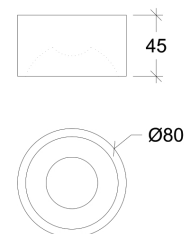

<b>CRI</b>	GU10
<b>Life Time</b>	GU10
<b>Cut-out Size</b>	-
<b>Dimensions</b>	80x65 h80mm
<b>Adjustable</b>	No

80016.GU10.X.X.\*\*

Number	W	Colour Temperature	Light Distribution	Finish	Dim
80016	GU10	Depending on lamp	Depending on lamp	<ul style="list-style-type: none"> <li>○ 10 White</li> <li>● 60 Dark Grey</li> <li>● AO Corten</li> </ul> <p>Other finishes available upon request</p>	Depending on lamp

<b>CRI</b>	>80
<b>Life Time</b>	30.000 h
<b>Cut-out Size</b>	-
<b>Dimensions</b>	173x85 h65mm
<b>Adjustable</b>	No

80010.6\*\*.X.\*\*.NDI

Number	W	Colour Temperature	Light Distribution	Finish	Dim
80010	6	30 3000 40 4000	 8 Elliptical	○ 10 White ● 60 Antracita	NDI Driver included (non-dimmable)

Other finishes available upon request

Magicae-ip

80011

GOOD NIGHT

Surface

Installation	Indoor / Outdoor
Mounting Position	Surface
IP	54
Wattage	15W
Lumen output	1180
Connection	230V
Driver	Not required
Dimmable*	Non-dimmable

CRI	>80
Life Time	50.000 h
Cut-out Size	-
Dimensions	Ø80 h45mm
Adjustable	-

80011.15.\*\*.\*.NDI

Number	W	Colour Temperature	Light Distribution	Finish	Dim
80011	15	30 3000	▲ 2 Medium	○ 10 White	NDI* Driver included (non-dimmable)
		40 4000		● 20 Black	