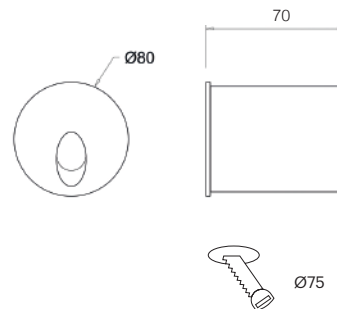

<b>CRI</b>	>80
<b>Life Time</b>	20.000 h
<b>Cut-out Size</b>	Ø75 h80mm
<b>Dimensions</b>	Ø80 h70mm
<b>Adjustable</b>	-

75001.3.30.5.60

Number	W	Colour Temperature	Light Distribution	Finish	Dim
75001	3	30 3000	 5 Asymetric	<ul style="list-style-type: none"> <li>● 60 Dark Grey</li> <li>○ 10 White</li> </ul>	NDI* Driver included (non-dimmable)