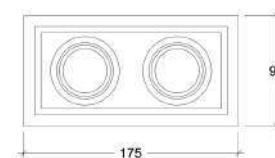

Wattage	2 x 5W
Lumen Output	2 x 750
Connection	150mA
Dimensions	175x90 h85mm
Cut-out size	165x80 h95mm

Wattage	2 x 8,6W
Lumen Output	2 x 1200
Connection	250mA
Dimensions	175x90 h112mm
Cut-out size	165x80 h122mm