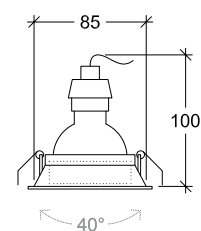

Arus GU10

10022

GOOD NIGHT

Recessed

Installation	Indoor
Mounting Position	Ceiling recessed
IP	20
Wattage	GU10
Lumen output	GU10
Connection	230V
Driver	Not required
Dimmable	Depending on lamp

CRI	GU10
Life Time	GU10
Cut-out Size	Ø80-85 h110mm
Dimensions	Ø95 h100mm
Adjustable	Yes