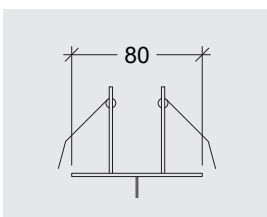

Recessed canopy on request