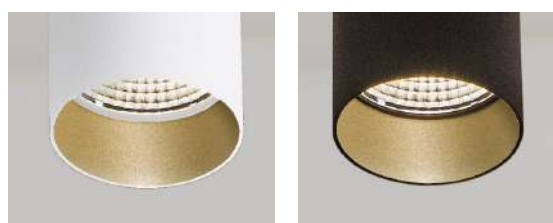

10037.*.**.*.**.XXX

Number	W	Colour Temperature	Light Distribution	Finish	Dim
10037	5	27 2700	1 Narrow 14°	○ 10 White	XXX Driver not included (See drivers section)
	9	30 3000	2 Medium 25°	● 20 Black	
		40 4000	3 Wide 40°	Other finishes available upon request	
	4 Superwide 60°