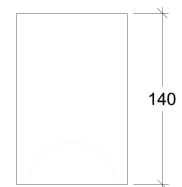

Canalis GU10 Surface

30070

GOOD NIGHT

Surface

INDOOR

SURFACE

DIMMABLE

CASAMBI

WIRELESS

Installation	Indoor
Mounting Position	Surface
IP	20
Wattage	GU10
Lumen output	GU10
Connection	230V
Driver	Not required
Dimmable	Depending on lamp

CRI	GU10
Life Time	GU10
Cut-out Size	-
Dimensions	Ø90 h140mm
Adjustable	No

30070.GU10.XX.X.**.XXX

Number	W	Colour Temperature	Light Distribution	Finish	Dim
30070	GU10	X	X	☉ 11 White & White ☉ 14 White & Gold ● 22 Black & Black ● 24 Black & Gold Other finishes available upon request	Depending on lamp