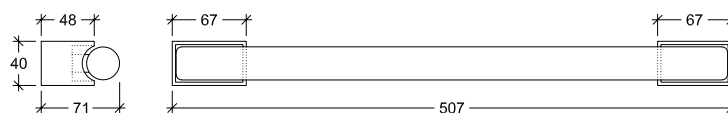

Linestrum 50.2

30075

GOOD NIGHT

Surface

Installation	Indoor	CRI	>80
Mounting Position	Surface	Life Time	25.000 h
IP	20	Cut-out Size	-
Wattage	8W	Dimensions	507x40 h71mm
Lumen output	700	Adjustable	
Connection	230V		
Driver	Included		
Dimmable	Non-dimmable		