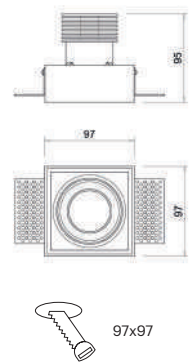

Quadratum-01 Trimless

10301

GOOD NIGHT

Recessed

10301.XX.XX.X.**

Cut-out Size 97x97 h105mm
Dimensions 97x97 h95mm
Adjustable +/- 30° 359° Rotation

Luminaire without LED & Driver

Number	W	Colour Temperature	Light Distribution	Finish
10301	XX	XX	X	☉ 11 White & White ● 22 Black & Black