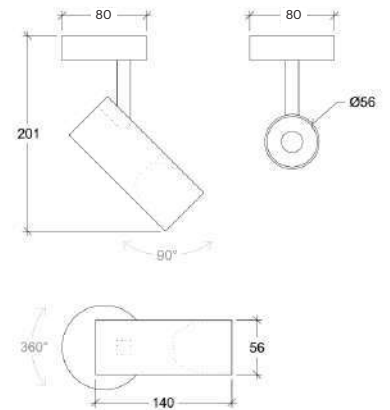

Other finishes available upon request

Fluctus 140 Base Surface

30094

GOOD NIGHT

Surface

Installation	Indoor	CRI	>90
Mounting Position	Surface	Life Time	L80/B10 >55.000 h
IP	20	Cut-out Size	-
Wattage	5W 8,6W	Dimensions	Ø56 h140mm
Lumen output	700 1200	Adjustable	Yes
Connection	230V		
Driver	Included built-in		
Dimmable	Non-dimmable		