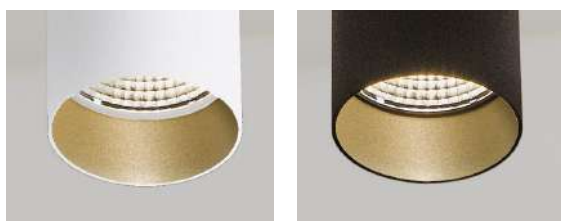

35067.GU10.XX.X.**.XXX

Number	W	Colour Temperature	Light Distribution	Finish	Dim
35067	GU10	XX	X	○ 10 White ● 20 Black ● 30 Aluminium ● 40 Gold ● A0 Corten ● B0 Copper	Depending on lamp

Other finishes are available upon request for the external body and the internal ring