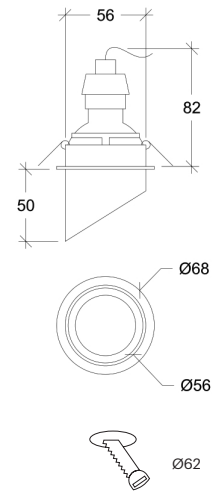

INDOOR

RECESSED

ALEXA, SIRI
GOOGLE

DIMMABLE

CASAMBI

WIRELESS

Installation	Indoor
Mounting Position	Ceiling recessed
IP	20
Wattage	GU10
Lumen Output	GU10
Connection	230V
Driver	Not required
Dimmable	Depending on lamp

CRI	GU10
Life Time	GU10
Cut-out Size	Ø62 h86mm
Dimensions	Ø68 h82mm
Adjustable	No