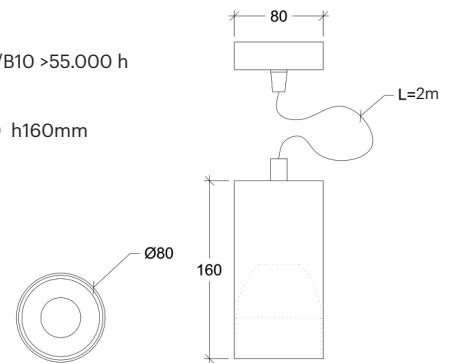

INDOOR SUSPENDED

DIMMABLE

CASAMBI

WIRELESS

Installation	Indoor	CRI	>90
Mounting Position	Suspended	Life Time	L80/B10 >55.000 h
IP	20	Cut-out Size	-
Wattage	20W	Dimensions	Ø80 h160mm
Lumen output	2600	Adjustable	No
Connection	230V		
Driver	Included built-in		
Dimmable*	Non-dimmable *Dimmable drivers upon request