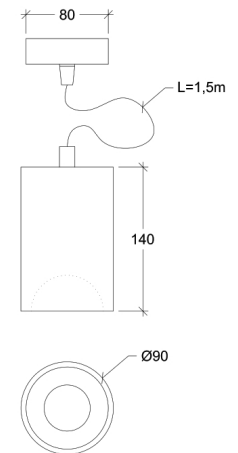

INDOOR SUSPENDED

DIMMABLE

CASAMBI

WIRELESS

Installation	Indoor
Mounting Position	Suspended
IP	20
Wattage	10W
Lumen output	675
Connection	230V
Driver	Included
Dimmable	Phase Dim

CRI	>90
Life Time	L80/B10 >25.000 h
Cut-out Size	-
Dimensions	Ø90 h140mm
Adjustable	No