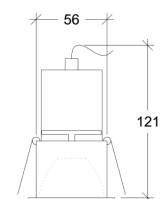

10013.10.**.*.*.DTR

Number	W	Colour Temperature	Light Distribution	Finish	Dim
10013	10	27 2700	1 Narrow 12°	⊙ 11 White & White	DTR Phase dim
		30 3000	2 Medium 24°	⦿ 14 White & Gold	
		40 4000	3 Wide 36°	⦿ 22 Black & Black	
			● 24 Black & Gold