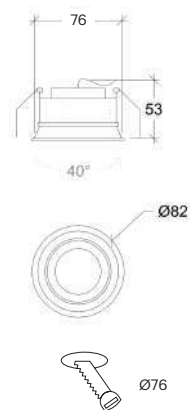

Installation	Indoor
Mounting Position	Ceiling recessed
IP	20
Wattage	7W
Lumen Output	500
Connection	230V
Driver	Not required
Dimmable	Phase Dim

CRI	>80
Life Time	L70/B10>20.000 h
Cut-out Size	Ø76 h65mm
Dimensions	Ø82 h53mm
Adjustable	Yes