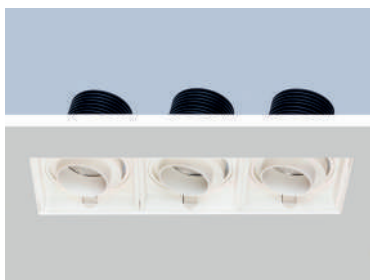

Quadratum-03 Trimless

10303

GOOD NIGHT

Recessed

10303.XX.XX.X.**

Cut-out Size 97x282 h105mm
Dimensions 97x282 h95mm
Adjustable +/- 30° 359° Rotation

Luminaire without LED & Driver