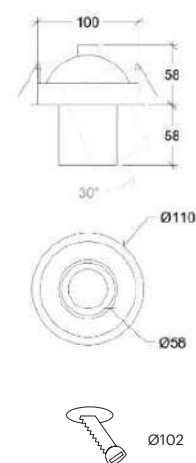

INDOOR

RECESSED

ALEXA, SIRI
GOOGLE

DIMMABLE

CASAMBI

WIRELESS

Installation	Indoor
Mounting Position	Ceiling recessed
IP	20
Wattage	GU10
Lumen Output	GU10
Connection	230V
Driver	Not required
Dimmable	Depending on lamp

CRI	GU10
Life Time	GU10
Cut-out Size	Ø102 h70mm
Dimensions	Ø110 h58mm
Adjustable	Yes