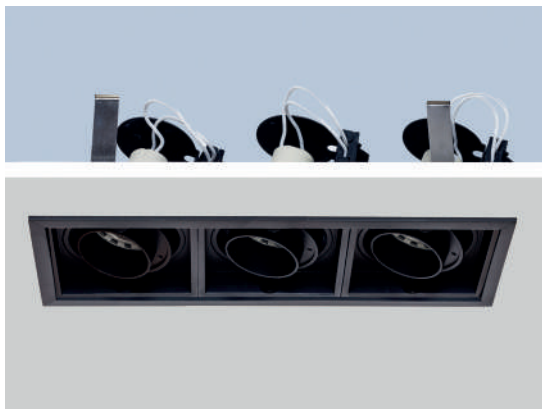

GOOD NIGHT

Recessed

Installation Indoor
Installation Description To be combined with LED module & Driver
Mounting Position Ceiling recessed
IP 20

 INDOOR	 RECESSED	 DIMMABLE	 WIRELESS
 ALEXA, SIRI GOOGLE	 CASAMBI	 OTHER COLOUR TEMPERATURES	 SPECIAL LED FOOD AND OTHERS