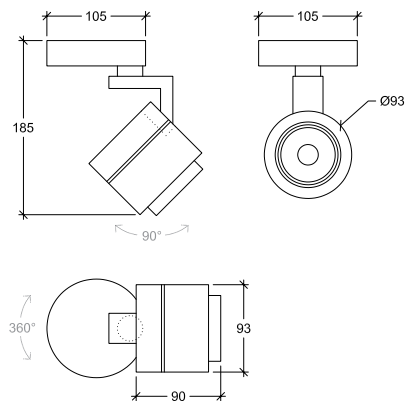

CRI	>90
Life Time	L80/B10 >55.000 h
Cut-out Size	-
Dimensions	Ø93 h90mm
Adjustable	Yes

30097.**.*.*.*

Number	W	Colour Temperature	Light Distribution	Finish	Dim
30097	12	27 2700	1 Narrow 12°	○ 10 White	DTR
	24	30 3000	2 Medium 25°	● 20 Black	
		40 4000	3 Wide 36°	Other finishes available upon request	