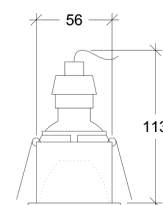

DIMMABLE

CASAMBI

WIRELESS

Installation	Indoor
Mounting Position	Ceiling recessed
IP	20
Wattage	GU10
Lumen Output	GU10
Connection	230V
Driver	Not required
Dimmable	Depending on lamp

CRI	GU10
Life Time	GU10
Cut-out Size	Ø62 h120 mm
Dimensions	Ø68 h111 mm
Adjustable	No