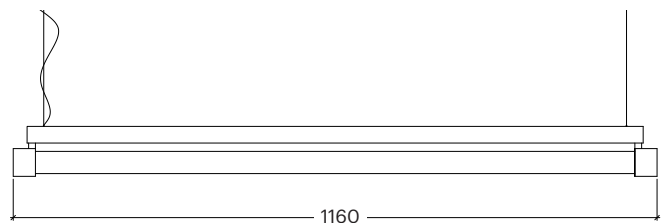

35136...**.**.NDI*

Number	W	Colour Temperature	Light Distribution	Finish	Dim
35136	30	24 2400	6 Opal 120°	○ 10 White	NDI* Driver included (non-dimmable) Dimmable driver upon request
		27 2700		● 20 Black	
		30 3000		● 30 Aluminium	
		40 4000		● 40 Gold	
				● A0 Corten	
				● B0 Copper	

Other dimensions and wattages available upon request