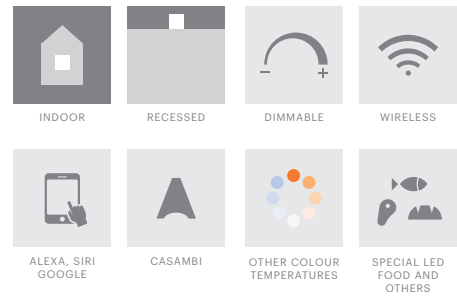

Quadratum-11

10311