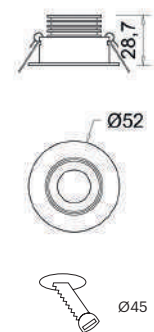

Installation	Indoor	CRI	>90
Mounting Position	Ceiling recessed	Life Time	40.000 h
IP	20	Cut-out Size	Ø45 h39mm
Wattage	3W	Dimensions	Ø52 h29mm
Lumen Output	140	Adjustable	+/- 25°
Connection	700mA		
Driver	Included remote		
Dimmable*	ON/OFF, DALI, PUSH (dimmable drivers on request)