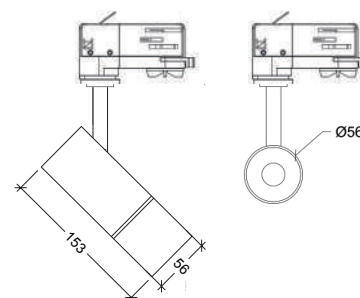

Fluctus 150 Track GU10

20024

GOOD NIGHT

Track

Installation	Indoor
Mounting Position	Track
IP	20
Wattage	GU10
Lumen Output	GU10
Connection	230V
Driver	Not required
Dimmable	Depending on lamp

CRI	GU10
Life Time	GU10
Cut-out Size	-
Dimensions	Ø56 h153mm
Adjustable	Yes

20024.GU10.XX.X.XX

Number	W	Colour Temperature	Light Distribution	Finish	Dim
20024	GU10	X	X	☐ 10 White ☒ 20 Black Other finishes available upon request	Depending on lamp

Other finishes are available upon request for the external body and the internal ring