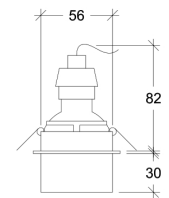

Pendo GU10

10010

GOOD NIGHT

Recessed

INDOOR

RECESSED

ALEXA, SIRI
GOOGLE

DIMMABLE

CASAMBI

WIRELESS

Installation	Indoor
Mounting Position	Ceiling recessed
IP	20
Wattage	GU10
Lumen Output	GU10
Connection	230V
Driver	Not required
Dimmable	Depending on lamp

CRI	GU10
Life Time	GU10
Cut-out Size	Ø62 h92mm
Dimensions	Ø68 h82mm
Adjustable	No

10010.GU10.XX.X.**.

Number	W	Colour Temperature	Light Distribution	Finish	Dim
10010	GU10	XX Depending on lamp	XX Depending on lamp	⊙ 11 White & White ⦿ 14 White & Gold ⦿ 22 Black & Black ⦿ 24 Black & Gold	Depending on lamp