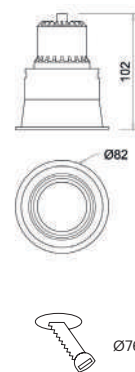

Installation	Indoor	CRI	>90
Mounting Position	Ceiling recessed	Life Time	35.000 h
IP	65	Cut-out Size	Ø76 h112mm
Wattage	11W 15W	Dimensions	Ø82 h102mm
Lumen Output	820 1200	Adjustable	No
Connection	500mA / 350mA		
Driver	Included remote 8-24V (500mA) 20-39V (350mA)		
Dimmable*	Included remote ON/OFF, DALI, PUSH (See drivers section)		

70002.**.**.*.**

Number	W	Colour Temperature	Light Distribution	Finish	Dim
70002	11	27 2700	1 Narrow 20°	○ 10 White	NDI* Driver included (non-dimmable) Dimmable driver upon request
	15	30 3000	2 Medium 40°	● 20 Black	
			4 Superwide 60°		

○ White

○ White