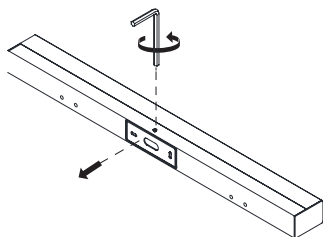

30090.18.27.6.70

Number	W	Colour Temperature	Light Distribution	Finish	Dim
30090	18	27 2700	6 Opal	70 Chrome	NDI Driver included (non-dimmable) Dimmable driver upon request