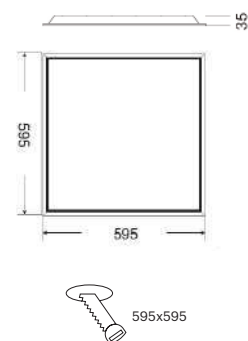

Installation	Indoor	CRI	>80
Mounting Position	Ceiling recessed	Life Time	40.000 h
IP	44	Cut-out Size	595x595 h40mm (technical ceiling)
Wattage	36W	Dimensions	595x595 h35mm
Lumen output	3500		
Connection	230V		
Driver	Included remote		
Dimmable*	ON/OFF, DALI, PUSH (See drivers section)