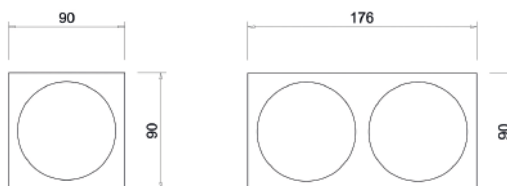

Recessed

10004.**.**.*.10

Number	W	Colour Temperature	Light Distribution	Finish	Dim
10004	11	27 2700	1 Narrow 20°	○ 10 White	NDI* Driver included (non-dimmable) Dimmable driver upon request
	15	30 3000	2 Medium 40°		
			4 Superwide 60°		

10001.A.11.10 Square frame-1
10001.A.12.10 Square frame-2

○ White

PROJECT: SANDRA SOLER STUDIO / PHOTO: MARC TORRA