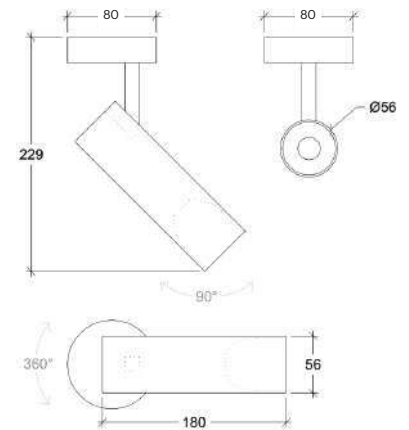

Installation	Indoor	CRI	>90
Mounting Position	Surface	Life Time	L80/B10 >55.000 h
IP	20	Cut-out Size	-
Wattage	5W 8,6W	Dimensions	Ø56 h180mm
Lumen output	700 1200	Adjustable	Yes
Connection	230V		
Driver	Included built-in		
Dimmable	Phase Dim