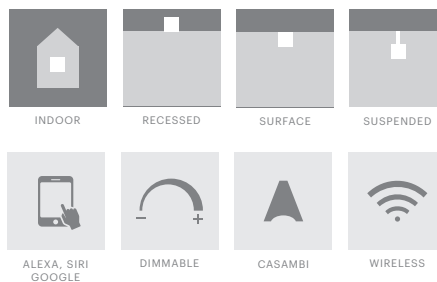

Savanna 60x60 Opal

GOOD NIGHT

10160

Recessed / Surface / Suspended