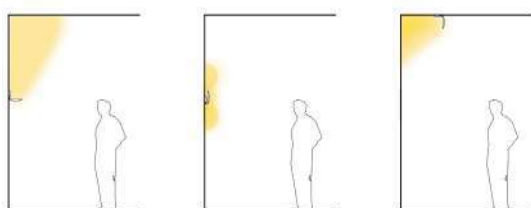

30111.30.**.*.**.DTR

Number	W	Colour Temperature	Light Distribution	Finish	Dim
30111	15	27 2700 30 3000	4 Superwide	<i>Exterior & Interior</i> ☉ 11 White & White ● 22 Black & Black ● 32 Aluminium & Black ● 42 Gold & Black ● A2 Corten & White ● B2 Copper & Black Other finishes available upon request	DTR Phase Dim