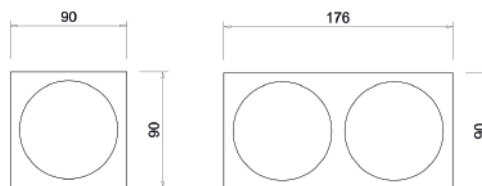

Recessed

10001.**.**.*.**

Number	W	Colour Temperature	Light Distribution	Finish	Dim
10001	11	27 2700	1 Narrow 20°	○ 10 White	NDI* Driver included (non-dimmable) Dimmable driver upon request
	15	30 3000	2 Medium 40°	● 20 Black	
			4 Superwide 60°	● 40 Gold	

10001.GU10.XX.X.**

Number	W	Colour Temperature	Light Distribution	Finish	Dim
10001	GU10 (230V lamp not included)	XX	X	○ 10 White ● 20 Black ● 40 Gold	Depending on lamp

10001.A.11.10 Square frame-1
10001.A.12.10 Square frame-2

○ White