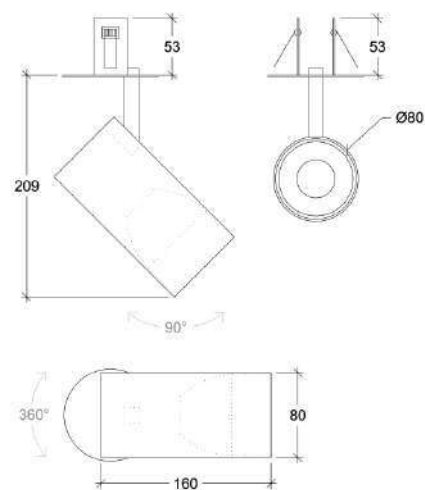

Installation	Indoor
Mounting Position	Recessed
IP	20
Wattage	20W
Lumen Output	2600
Connection	600mA
Driver	Not included
Dimmable	ON/OFF, DALI, PUSH (dimmmable drivers on request)

CRI	>90
Life Time	L80/B10 >55.000 h
Cut-out Size	Ø70mm h60mm
Dimensions	Ø80 h160mm
Adjustable	Yes