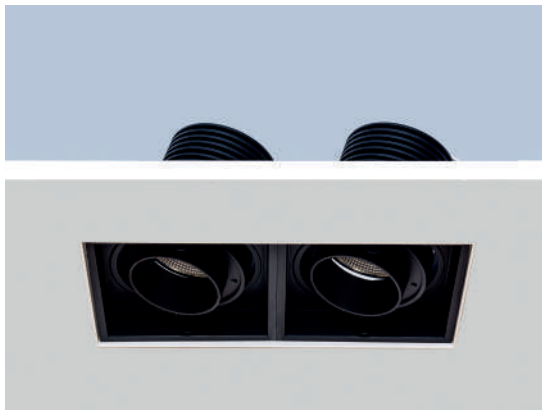

GOOD NIGHT

Recessed

Installation Indoor
Installation Description To be combined with LED module & Driver
Mounting Position Ceiling recessed
IP 20

 INDOOR	 RECESSED	 DIMMABLE	 WIRELESS
 ALEXA, SIRI GOOGLE	 CASAMBI	 OTHER COLOUR TEMPERATURES	 SPECIAL LED FOOD AND OTHERS