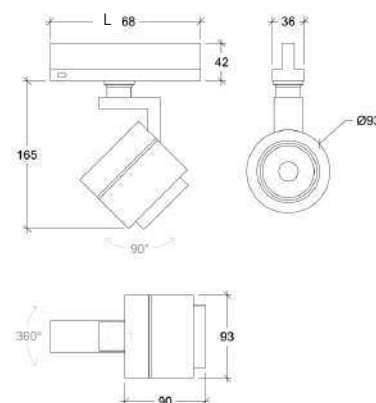

Installation	Indoor	
Mounting Position	Track	
IP	20	
Wattage	12,3W	23,6W
Lumen Output	1600	3300
Connection	230V	
Driver	Included built-in	
Dimmable	ON/OFF, DALI2	

CRI	>90	
Life Time	L80/B10 > 55.000h	
Cut-out Size	-	
Dimensions	Ø93 h90mm	
Adjustable	Yes	
Track connector	ON/OFF	168mm
	DALI2 12,3W	212mm
	DALI2 23,6W	248mm