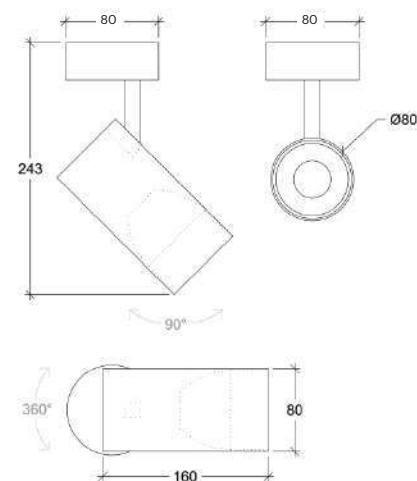

Installation	Indoor
Mounting Position	Surface
IP	20
Wattage	20W
Lumen Output	2600
Connection	230V
Driver	Included built-in
Dimmable	Non-dimmable

CRI	>90
Life Time	L80/B10 >55.000 h
Cut-out Size	-
Dimensions	Ø80 h160mm
Adjustable	Yes