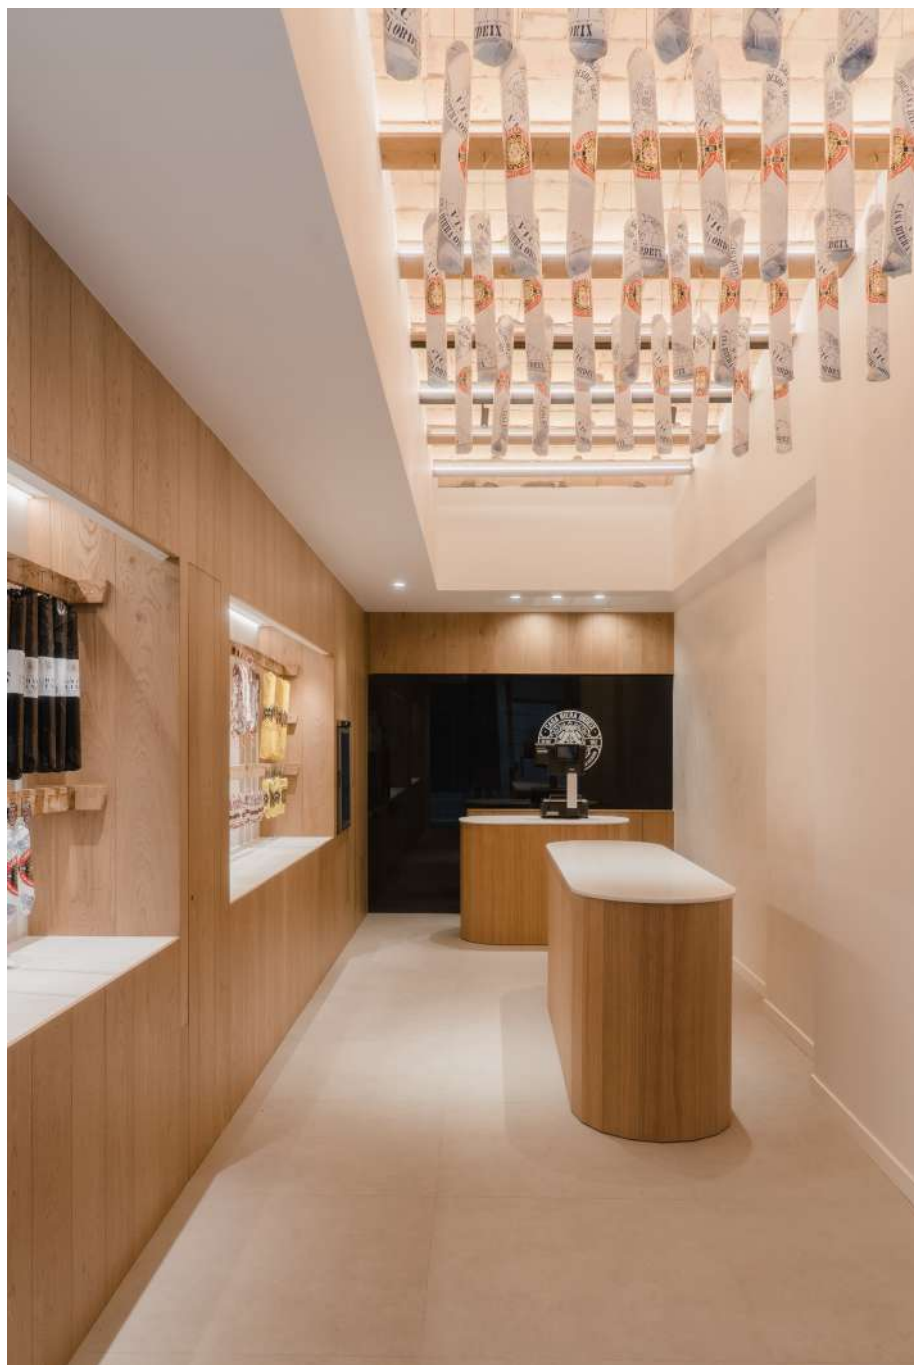

10001.A.30.99 Honeycomb Louvre

CASA RIERA ORDEIX / PROJECT: SANDRA SOLER STUDIO / PHOTO: MARC TORRA

Curriculum-f 90 LOW 230

GOOD NIGHT

10043

Recessed

INDOOR

RECESSED