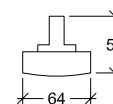

Installation	Indoor
Mounting Position	Track
IP	20
IK	06
Wattage	53W (46W / 39W / 17W)*
Lumen Output	6700
Connection	230V
Driver	Included built-in
Dimmable*	Non-dimmable (dimmable drivers on request) DALI

CRI	>80
Life Time	50.000 h
Cut-out Size	-
Dimensions	1204x64 h54mm
Adjustable	No

20451.53.**.*.NDI*

Number	W	Colour Temperature	Light Distribution	Finish	Dim
20451	53	30 3000	3 Wide 50° UGR<19 Silver reflector	○ 10 White	NDI* Driver included (non-dimmable) Dimmable driver upon request
		40 4000		● 20 Black	
		50 5000			
		60 6000			

* Power selector