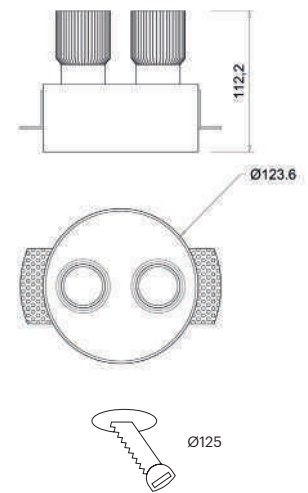

CRI	>90
Life Time	40.000 h
Cut-out Size	Ø125 h113 mm
Dimensions	Ø123,6 h112,2 mm
Adjustable	+/- 20°

10092.18.271.20

Number	W	Colour Temperature	Light Distribution	Finish	Dim
10092	18	27 2700	 1 Narrow 18°	● 20 Black	NDI* Driver included (non-dimmable) Dimmable driver upon request