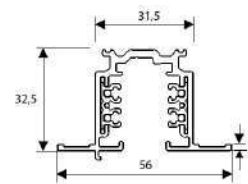

Recessed DALI Track