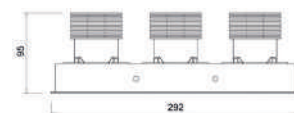

Quadratum-13

10313

10313.XX.XX.X.**

Cut-out Size 104x284 h105mm
Dimensions 106x292 h95mm
Adjustable +/- 30° 359° Rotation

Luminaire without LED & Driver

Number	W	Colour Temperature	Light Distribution	Finish
10313	XX	XX	X	<input type="radio"/> 11 White & White <input type="radio"/> 22 Black & Black