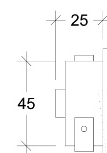

Installation	Indoor / Outdoor
Mounting Position	Wall recessed
IP	20
Wattage	1W
Lumen output	100
Connection	230VA
Driver	Included built-in
Dimmable*	Non-dimmable

CRI	>90
Life Time	20.000 h
Cut-out Size	Ø61 h50mm (with recessing box) Ø50 h30mm (without recessing box)
Dimensions	Ø58 h25mm
Adjustable	No