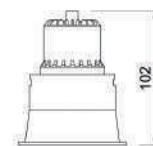

Installation	Indoor		
Mounting Position	Ceiling recessed		
IP	20		
Wattage	11W	15W	GU10
Lumen Output	820	1200	
Connection	250mA	350mA	230V
Driver	Included remote		
Dimmable	ON/OFF, DALI, PUSH (See drivers section)		

CRI	>90
Life Time	40.000 h
Cut-out Size	Ø76 h112mm
Dimensions	Ø82 h102mm
Adjustable	+/- 20°

10001.A.20.99 Spread lens