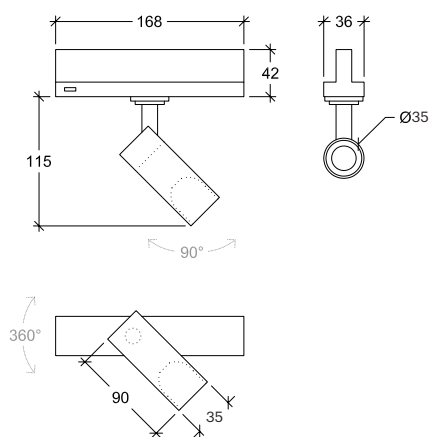

Installation	Indoor
Mounting Position	Track
IP	20
Wattage	6,8W
Lumen Output	845
Connection	230V
Driver	Included built-in
Dimmable	Non-dimmable (dimmable on request)

CRI	>90
Life Time	L80/B10 >55.000 h
Cut-out Size	70mm
Dimensions	Ø35 h90mm
Adjustable	Yes