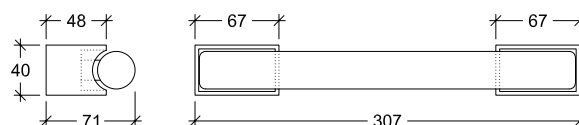

Linestrum 30.2

30073

GOOD NIGHT

Surface

Installation	Indoor	CRI	>80
Mounting Position	Surface	Life Time	25.000 h
IP	20	Cut-out Size	-
Wattage	5W	Dimensions	307x40 h71mm
Lumen output	400	Adjustable	
Connection	230V		
Driver	Included		
Dimmable	Non-dimmable		