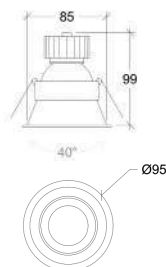

Wattage	5W
Lumen Output	750
Connection	150mA
Dimensions	Ø95 h99mm
Cut-out Size	Ø85 h109mm

Wattage	8,6W
Lumen Output	1200
Connection	250mA
Dimensions	Ø95 h126mm
Cut-out Size	Ø85 h136mm

10008.*.**.*.*.XXX