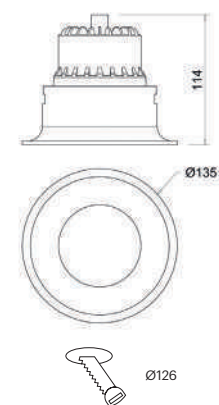

CRI	>90
Life Time	40.000 h
Cut-out Size	Ø126 h130mm
Dimensions	Ø135 h114mm
Adjustable	+/- 30° 358° Rotation

10035.30.**.*10

Number	W	Colour Temperature	Light Distribution	Finish	Dim
10035	30	27 2700	2 Medium 25°	○ 10 White	NDI* Included built-in non-dimmable
		30 3000	3 Wide 40°	● 20 Black	
		40 4000			