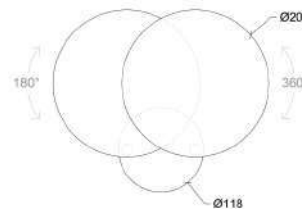

Lunis Twin

30111

GOOD NIGHT

Surface

Installation	Indoor	CRI	>90
Mounting Position	Surface	Life Time	35.000 h
IP	20	Cut-out Size	-
Wattage	2x15W	Dimensions	Ø205x2 h145mm
Lumen output	2x1600	Adjustable	Yes
Connection	230V		
Driver	Not required		
Dimmable	Phase Dim		