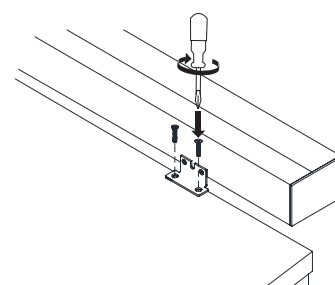

Furniture fixation (included)

PROJECT: SANDRA SOLER STUDIO / PHOTO: MERCÉ GOST PHOTO

Buto 35

30135

GOOD NIGHT

Surface

Installation	Indoor	CRI	>90
Mounting Position	Surface	Life Time	35.000 h
IP	20	Cut-out Size	-
Wattage	18W	Dimensions	Ø350 h55mm
Lumen output	1600	Adjustable	No
Connection	230V		
Driver	Included built-in		
Dimmable	Phase Dim		