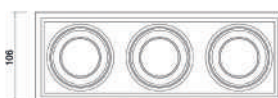

Quadratum-13

10313

10313.XX.XX.X.**

Cut-out Size 104x284 h105mm
Dimensions 106x292 h95mm
Adjustable +/- 30° 359° Rotation

Luminaire without LED & Driver

Number	W	Colour Temperature	Light Distribution	Finish
10313	XX	XX	X	<input type="radio"/> 11 White & White <input type="radio"/> 22 Black & Black