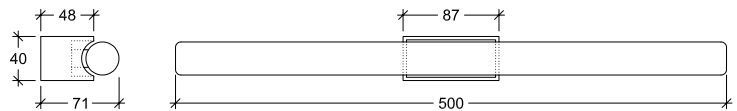

Linestrum 50.1

30074

GOOD NIGHT

Surface

Installation	Indoor	CRI	>80
Mounting Position	Surface	Life Time	25.000 h
IP	20	Cut-out Size	-
Wattage	8W	Dimensions	500x40 h71mm
Lumen output	700	Adjustable	
Connection	230V		
Driver	Included		
Dimmable	Non-dimmable		