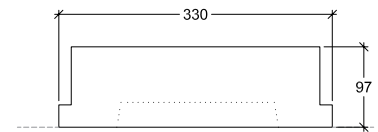

INDOOR

RECESSED

ALEXA, SIRI
GOOGLE

DIMMABLE

CASAMBI

WIRELESS

Gypsum material
Paintable

Installation	Indoor	CRI	>90
Mounting Position	Ceiling recessed	Life Time	30.000 h
IP	20	Cut-out Size	Ø335 h100mm
Wattage	18W	Dimensions	Ø330 h97mm
Lumen Output	1300	Adjustable	No
Connection	230V		
Driver	Included remote		
Dimmable*	ON/OFF, DALI, PUSH (See drivers section)		