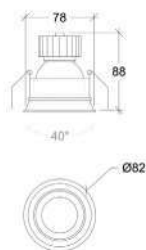

Wattage	5W
Lumen Output	750
Connection	150mA
Dimensions	Ø82 h88mm
Cut-out Size	Ø76 h98mm

Wattage	8,6W
Lumen Output	1200
Connection	250mA
Dimensions	Ø82 h115mm
Cut-out Size	Ø76 h120mm

10001.*.**.*.**.XXX

Wattage	5W
Lumen Output	750
Connection	150mA
Dimensions	Ø95 h99mm
Cut-out Size	Ø85 h109mm

Wattage	8,6W
Lumen Output	1200
Connection	250mA
Dimensions	Ø95 h126mm
Cut-out Size	Ø85 h136mm

10008.*.**.*.*.XXX