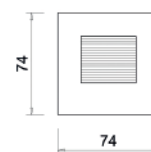

Tellus

10705

GOOD NIGHT

Recessed wall

INDOOR RECESSED

Installation	Indoor	CRI	>85
Mounting Position	Wall recessed	Life Time	40.000 h
IP	20	Cut-out Size	Ø68 h40mm
Wattage	3W	Dimensions	74x74 h38mm
Lumen output	50	Adjustable	No
Connection	230V		
Driver	Included built-in		
Dimmable*	Non-dimmable		

10705.3.27.5.**

Number	W	Colour Temperature	Light Distribution	Finish	Dim
10705	3	27 2700	5 Asymmetric	○ 10 White ● 20 Black	NDI* Driver included (non-dimmable)