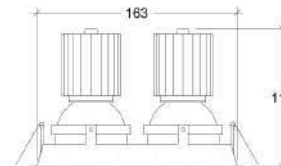

Wattage	2 x 5W
Lumen Output	2 x 750
Connection	150mA
Dimensions	175x90 h85mm
Cut-out size	165x80 h95mm

Wattage	2 x 8,6W
Lumen Output	2 x 1200
Connection	250mA
Dimensions	175x90 h112mm
Cut-out size	165x80 h122mm