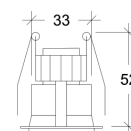

CASAMBI

WIRELESS

Installation	Indoor	CRI	>90
Mounting Position	Recessed only for wood ceiling	Life Time	L90/B20 >50.000 h
IP	20	Cut-out Size	Ø40 h62mm
Wattage	3,3W	Dimensions	Ø45 h52mm
Lumen Output	440	Adjustable	No
Connection	100mA		
Driver	Not included		
Dimmable*	ON/OFF, DALI, PUSH (See drivers section)		