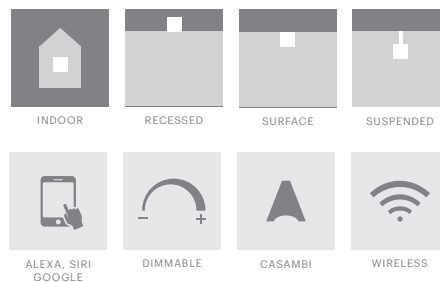

Savanna 120x30 Opal

GOOD NIGHT

10162

Recessed / Surface / Suspended