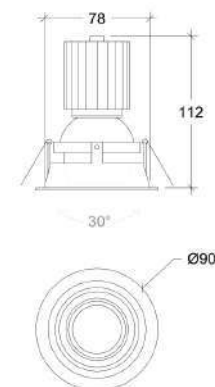

Wattage	5W
Lumen Output	750
Connection	150mA
Dimensions	Ø90 h85mm
Cut-out size	Ø82 h105mm

Wattage	8,6W
Lumen Output	1200
Connection	250mA
Dimensions	Ø90 h112mm
Cut-out size	Ø82 h122mm

10023.**.**.**.XXX