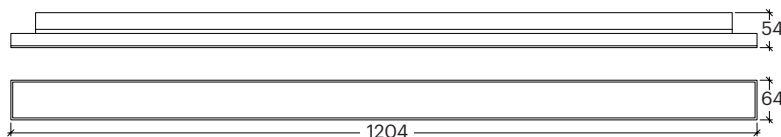

Installation	Indoor
Mounting Position	Track
IP	20
IK	06
Wattage	53W (46W / 39W / 17W)*
Lumen Output	8480
Connection	230V
Driver	Included built-in
Dimmable*	Non-dimmable (dimmable drivers on request) DALI

CRI	>80
Life Time	50.000 h
Cut-out Size	-
Dimensions	1204x64 h54mm
Adjustable	No

20441.53.**.**.NDI*

Number	W	Colour Temperature	Light Distribution	Finish	Dim
20441	53	30 3000	2 Medium 30°	○ 10 White	NDI* Driver included (non-dimmable) Dimmable driver upon request
		40 4000	3 Wide 60°		
		50 5000	4 Superwide 90°		
		60 6000	5D Double Asym. 2x25°		
			5DW Double Asym. 2x60°		
			6 Opal 120°		

* Power selector