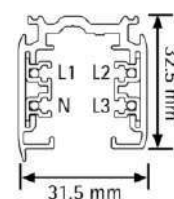

20XTS

Surface Profile

Reference	Description	Length	Finish
20XTS4100-2	Lighting track 3-circuit	1000mm	● Black
20XTS4100-3	Lighting track 3-circuit	1000mm	○ White
20XTS4200-2	Lighting track 3-circuit	2000mm	● Black
20XTS4200-3	Lighting track 3-circuit	2000mm	○ White
20XTS4300-2	Lighting track 3-circuit	3000mm	● Black
20XTS4300-3	Lighting track 3-circuit	3000mm	○ White

Other tracks (upon request)

Recessed 3-Phase Track

Surface DALI Track

Recessed DALI Track