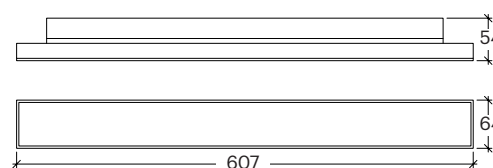

CRI	>80
Life Time	50.000 h
Cut-out Size	-
Dimensions	607x64 h54mm
Adjustable	No

20440.27.**.*.**.NDI*

Number	W	Colour Temperature	Light Distribution	Finish	Dim
20440	27	30 3000	2 Medium 30°	○ 10 White	NDI* Driver included (non-dimmable) Dimmable driver upon request
		40 4000	3 Wide 60°		
		50 5000	4 Superwide 90°		
		60 6000	5D Double Asym. 2x25°		
			5DW Double Asym. 2x60°		
			6 Opal 120°		