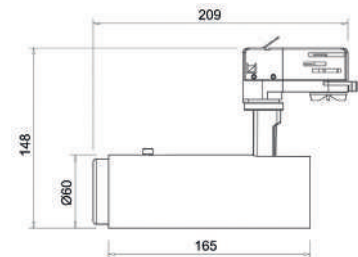

INDOOR

TRACK

DIMMABLE

Installation	Indoor	CRI	>90
Mounting Position	Track	Life Time	30.000 h
IP	20	Cut-out Size	-
Wattage	12W	Dimensions	Ø60 h165mm
Lumen Output	700	Adjustable	Yes
Connection	230V		
Driver	Included built-in		
Dimmable*	Phase Dim