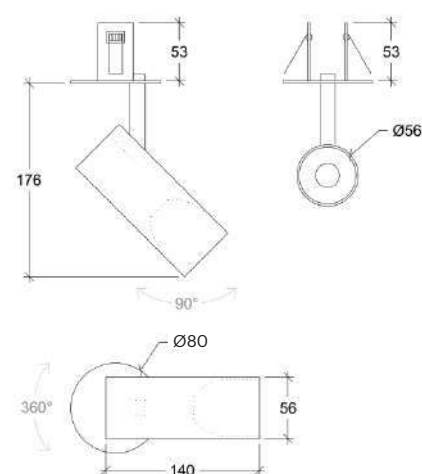

INDOOR RECESSED

DIMMABLE CASAMBI WIRELESS

Installation	Indoor	
Mounting Position	Recessed	
IP	20	
Wattage	5W	8,6W
Lumen Output	700	1200
Connection	150mA	250mA
Driver	Not included	
Dimmable	ON/OFF, DALI, PUSH (dimmable drivers on request)	

CRI	>90
Life Time	L80/B10 >55.000 h
Cut-out Size	Ø70mm h60mm
Dimensions	Ø56 h140mm
Adjustable	Yes