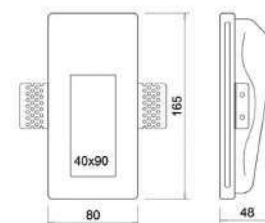

ALEXA, SIRI
GOOGLE

CASAMBI

WIRELESS

Only for cavity wall
Gypsum material
Paintable

Installation	Indoor	CRI	>80
Mounting Position	Wall recessed	Life Time	40.000 h
IP	20	Cut-out Size	169x84 h52mm
Wattage	1W	Dimensions	165x80 h48mm
Lumen output	100	Adjustable	No
Connection	350mA		
Driver	Included remote		
Dimmable*	Non-dimmable		