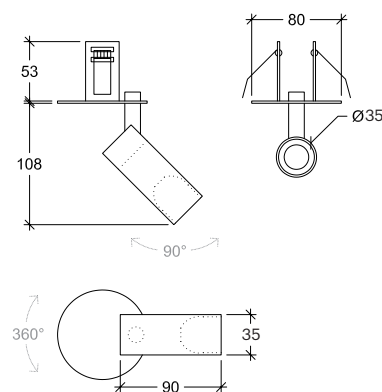

INDOOR

RECESSED

ALEXA, SIRI
GOOGLE

DIMMABLE

CASAMBI

WIRELESS

Installation	Indoor
Mounting Position	Ceiling surface
IP	20
Wattage	5W
Lumen Output	665
Connection	230V
Driver	Not included
Dimmable	ON/OFF, DALI, PUSH (See drivers section)

CRI	90
Life Time	L80/B10 >55.000 h
Cut-out Size	Ø60 h60mm
Dimensions	Ø35 h108mm
Adjustable	Yes