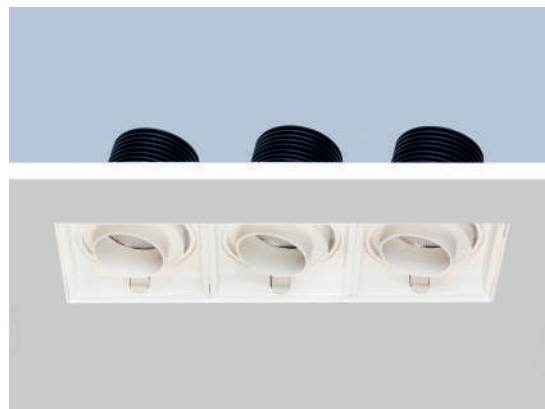

Quadratum-01 Trimless

10301

GOOD NIGHT

Recessed

10301.XX.XX.X.**

Cut-out Size 97x97 h105mm
Dimensions 97x97 h95mm
Adjustable +/- 30° 359° Rotation

Luminaire without LED & Driver

Number	W	Colour Temperature	Light Distribution	Finish
10301	XX	XX	X	☉ 11 White & White ● 22 Black & Black