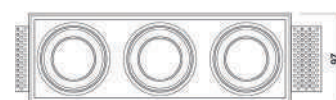

10303

GOOD NIGHT

Recessed

10303.XX.XX.X.**

Cut-out Size 97x282 h105mm
Dimensions 97x282 h95mm
Adjustable +/- 30° 359° Rotation

Luminaire without LED & Driver

Number	W	Colour Temperature	Light Distribution	Finish
10313	XX	XX	X	<input type="radio"/> 11 White & White <input type="radio"/> 22 Black & Black