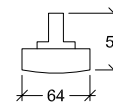

Installation	Indoor
Mounting Position	Track
IP	20
IK	06
Wattage	53W (46W / 39W / 17W)*
Lumen Output	8480
Connection	230V
Driver	Included built-in
Dimmable*	Non-dimmable (dimmable drivers on request) DALI

CRI	>80
Life Time	50.000 h
Cut-out Size	-
Dimensions	1204x64 h54mm
Adjustable	No

20441.53.**.**.NDI*

Number	W	Colour Temperature	Light Distribution	Finish	Dim
20441	53	30 3000	2 Medium 30°	○ 10 White	NDI* Driver included (non-dimmable) Dimmable driver upon request
		40 4000	3 Wide 60°		
		50 5000	4 Superwide 90°		
		60 6000	5D Double Asym. 2x25°		
			5DW Double Asym. 2x60°		
			6 Opal 120°		

* Power selector