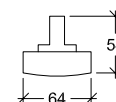

Installation	Indoor
Mounting Position	Track
IP	20
IK	06
Wattage	64W (56W / 47W / 39W)*
Lumen Output	8250
Connection	230V
Driver	Included built-in
Dimmable*	Non-dimmable (dimmable drivers on request) DALI

CRI	>80
Life Time	50.000 h
Cut-out Size	-
Dimensions	1504x64 h54mm
Adjustable	No

20452. 64.**.**.NDI*

Number	W	Colour Temperature	Light Distribution	Finish	Dim
20452	64	30 3000	3 Wide 50° UGR<19 Silver reflector	○ 10 White	NDI* Driver included (non-dimmable) Dimmable driver upon request
		40 4000		● 20 Black	
		50 5000			
		60 6000			

* Power selector