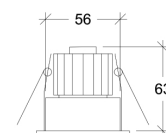

10016.6. **.3.**.XXX

Number	W	Colour Temperature	Light Distribution	Finish	Dim
10016	6	27 2700 30 3000	3 Wide 40°	○ 10 White ● 20 Black ● 30 Aluminium ● 40 Gold ● 80 Copper Other finishes available upon request	XXX Driver not included (See drivers section)