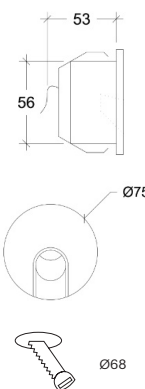

Installation	Indoor / Outdoor
Mounting Position	Wall recessed
IP	65
Wattage	1,5W
Lumen output	170
Connection	230VA
Driver	Included built-in
Dimmable*	Non-dimmable

CRI	>90
Life Time	40.000 h
Cut-out Size	Ø68 h71mm
Dimensions	Ø75 h53mm
Adjustable	No