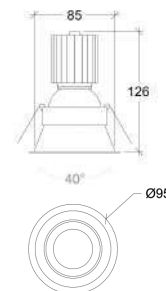

Wattage	5W
Lumen Output	750
Connection	150mA
Dimensions	Ø82 h88mm
Cut-out Size	Ø76 h98mm

Wattage	8,6W
Lumen Output	1200
Connection	250mA
Dimensions	Ø82 h115mm
Cut-out Size	Ø76 h120mm

10001.*.**.*.**.XXX

Wattage	5W
Lumen Output	750
Connection	150mA
Dimensions	Ø95 h99mm
Cut-out Size	Ø85 h109mm

Wattage	8,6W
Lumen Output	1200
Connection	250mA
Dimensions	Ø95 h126mm
Cut-out Size	Ø85 h136mm

10008.*.**.*.*.XXX