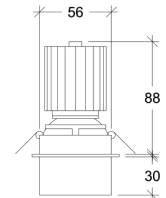

Wattage	5W
Lumen Output	750
Connection	150mA
Dimensions	Ø68 h61mm
Cut-out size	Ø62 h71mm

Wattage	8,6W
Lumen Output	1200
Connection	250mA
Dimensions	Ø68 h88mm
Cut-out size	Ø62 h98mm

10010.**.***.XXX

Number	W	Colour Temperature	Light Distribution	Finish	Dim
10010	5	27 2700	1 Narrow 15°	⊙ 11 White & White	XXX Driver not included (See drivers section)
	9	30 3000	2 Medium 25°	⊙ 14 White & Gold	
		40 4000	3 Wide 39°	⊙ 22 Black & Black	
			4 Superwide 61°	⊙ 24 Black & Gold	