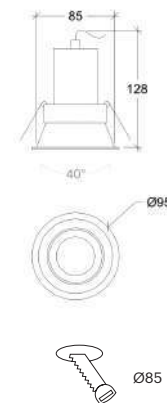

Ipsufacto-a 95 T230

10008

GOOD NIGHT

Recessed

INDOOR RECESSED

ALEXA, SIRI, GOOGLE DIMMABLE CASAMBI WIRELESS

Installation	Indoor	CRI	>90
Mounting Position	Ceiling recessed	Life Time	L80/B10>25.000 h
IP	20	Cut-out Size	Ø85 h145mm
Wattage	10W	Dimensions	Ø95 h128mm
Lumen Output	760	Adjustable	Yes
Connection	230V		
Driver	Not required		
Dimmable	Phase Dim		

10008.10.**.***.DTR

Number	W	Colour Temperature	Light Distribution	Finish	Dim
10008	10	27 2700	1 Narrow 12°	☐ 10 White	DTR Phase dim
		30 3000	2 Medium 24°	☒ 20 Black	
		40 4000	3 Wide 36°