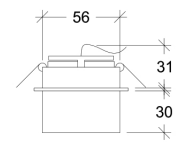

Pendo LOW 230

10010

GOOD NIGHT

Recessed

INDOOR RECESSED

ALEXA, SIRI
GOOGLE

DIMMABLE

CASAMBI

WIRELESS

Installation	Indoor	CRI	>80
Mounting Position	Ceiling recessed	Life Time	L70/B10>20.000 h
IP	20	Cut-out Size	Ø62 h40mm
Wattage	7W	Dimensions	Ø68 h31mm
Lumen Output	500	Adjustable	No
Connection	230V		
Driver	Not required		
Dimmable	Phase Dim		

10010.7.**.*.**

Number	W	Colour Temperature	Light Distribution	Finish	Dim
10010	7	27 2700	3 Wide 38°	⊙ 11 White & White	DTR Phase dim
		30 3000		⊙ 14 White & Gold	
		40 4000		⊙ 22 Black & Black	
				⊙ 24 Black & Gold