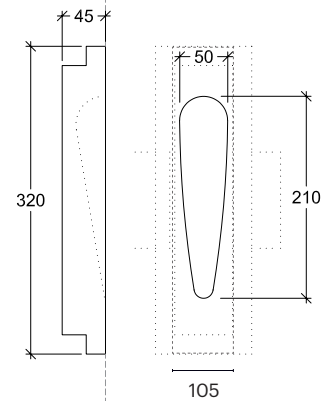

Only for cavity wall
Gypsum material
Paintable

Installation	Indoor	CRI	>80
Mounting Position	Wall recessed	Life Time	30.000 h
IP	20	Cut-out Size	320x105 h45mm
Wattage	1W	Dimensions	210x50mm
Lumen output	100	Adjustable	No
Connection	350mA		
Driver	Included remote		
Dimmable*	Non-dimmable