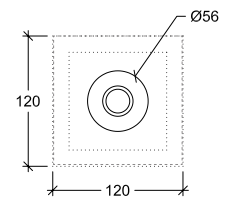

Gypsum material
Paintable

Installation	Indoor	CRI	GU10
Mounting Position	Ceiling recessed	Life Time	GU10
IP	20	Cut-out Size	125x125 h130mm
Wattage	GU10	Dimensions	120x120 h121mm Ø56mm
Lumen Output	GU10	Adjustable	No
Connection	230V		
Driver	Not required		
Dimmable	Depending on lamp