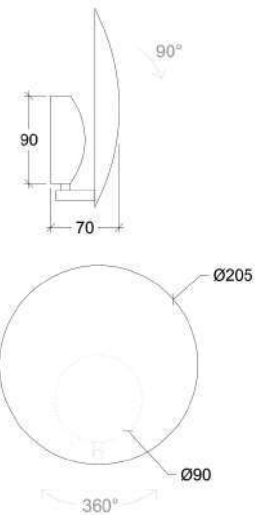

INDOOR SURFACE

DIMMABLE

CASAMBI

WIRELESS

Installation	Indoor	CRI	>90
Mounting Position	Surface	Life Time	35.000 h
IP	20	Cut-out Size	-
Wattage	15W	Dimensions	Ø205 h70mm
Lumen output	1600	Adjustable	Yes
Connection	230V		
Driver	Not required		
Dimmable	Phase Dim