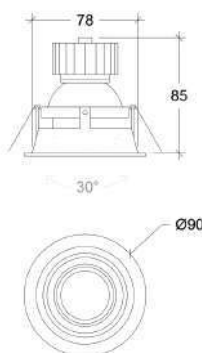

Wattage	5W
Lumen Output	750
Connection	150mA
Dimensions	Ø90 h85mm
Cut-out size	Ø82 h105mm

Wattage	8,6W
Lumen Output	1200
Connection	250mA
Dimensions	Ø90 h112mm
Cut-out size	Ø82 h122mm

10023.**.**.**.XXX