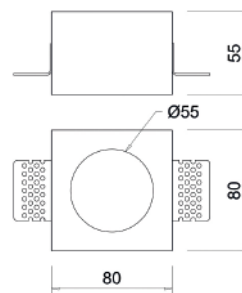

INDOOR RECESSED

ALEXA, SIRI
GOOGLE

DIMMABLE

CASAMBI

WIRELESS

Gypsum material
Paintable

Installation	Indoor
Mounting Position	Ceiling recessed
IP	20
Wattage	GU10
Lumen Output	GU10
Connection	230V
Driver	Not required
Dimmable	Depending on lamp

CRI	GU10
Life Time	GU10
Cut-out Size	83x83 h135mm
Dimensions	80x80 h131mm Ø55mm
Adjustable	No