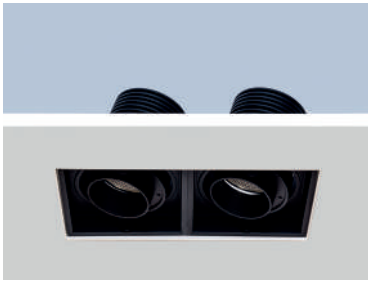

Led module not included in combination with 1 module

Quadratum-02 Trimless

10302

GOOD NIGHT

Recessed

10302.XX.XX.X.**

Cut-out Size 97x189 h105mm
Dimensions 97x189 h95mm
Adjustable +/- 30° 359° Rotation

Luminaire without LED & Driver