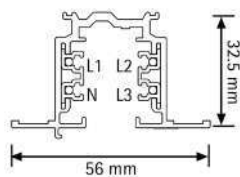

Other tracks (upon request)

Recessed 3-Phase Track