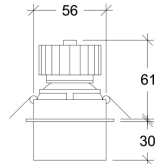

Wattage	5W
Lumen Output	750
Connection	150mA
Dimensions	Ø68 h61mm
Cut-out size	Ø62 h71mm

Wattage	8,6W
Lumen Output	1200
Connection	250mA
Dimensions	Ø68 h88mm
Cut-out size	Ø62 h98mm

10010.**.***.XXX

Number	W	Colour Temperature	Light Distribution	Finish	Dim
10010	5	27 2700	1 Narrow 15°	⊙ 11 White & White	XXX Driver not included (See drivers section)
	9	30 3000	2 Medium 25°	⊙ 14 White & Gold	
		40 4000	3 Wide 39°	⊙ 22 Black & Black	
			4 Superwide 61°	⊙ 24 Black & Gold	