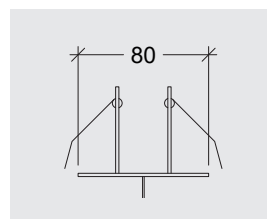

35070.GU10.XX.X.**.XXX

Number	W	Colour Temperature	Light Distribution	Finish	Dim
35070	GU10	X	X	☉ 11 White & White ☉ 14 White & Gold ● 22 Black & Black ● 24 Black & Gold Other finishes available upon request	Depending on lamp