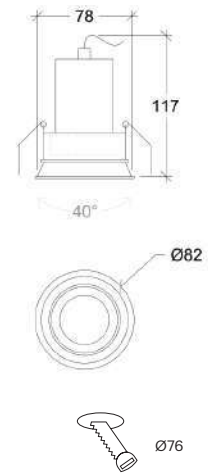

Ipsufacto-a T230

GOOD NIGHT

10001

Recessed

Installation	Indoor	CRI	>90
Mounting Position	Ceiling recessed	Life Time	L80/B10>25.000 h
IP	20	Cut-out Size	Ø76 h127mm
Wattage	10W	Dimensions	Ø82 h117mm
Lumen Output	760	Adjustable	Yes
Connection	230V		
Driver	Not required		
Dimmable	Phase Dim		

10001.10.**.***.DTR

Number	W	Colour Temperature	Light Distribution	Finish	Dim
10001	10	27 2700	1 Narrow 12°	○ 10 White	DTR Phase dim
		30 3000	2 Medium 24°	● 20 Black	
		40 4000	3 Wide 36°	● 40 Gold