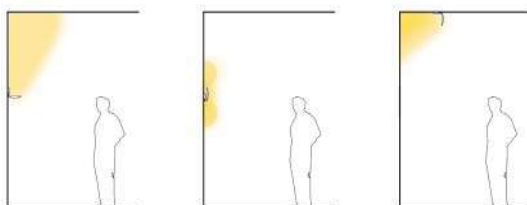

30110.15..**.*.DTR

Number	W	Colour Temperature	Light Distribution	Finish	Dim
30110	15	27 2700 30 3000	4 Superwide	<i>Exterior & Interior</i> ☉ 11 White & White ● 22 Black & Black ● 32 Aluminium & Black ● 42 Gold & Black ● A2 Corten & White ● B2 Copper & Black Other finishes available upon request	DTR Phase Dim