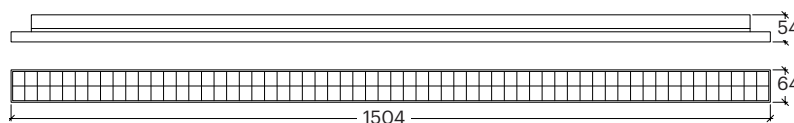

Installation	Indoor
Mounting Position	Track
IP	20
IK	06
Wattage	64W (56W / 47W / 39W)*
Lumen Output	8250
Connection	230V
Driver	Included built-in
Dimmable*	Non-dimmable (dimmable drivers on request) DALI

CRI	>80
Life Time	50.000 h
Cut-out Size	-
Dimensions	1504x64 h54mm
Adjustable	No

20452. 64.**.**.NDI*

Number	W	Colour Temperature	Light Distribution	Finish	Dim
20452	64	30 3000	3 Wide 50° UGR<19 Silver reflector	○ 10 White	NDI* Driver included (non-dimmable) Dimmable driver upon request
		40 4000		● 20 Black	
		50 5000			
		60 6000			

* Power selector