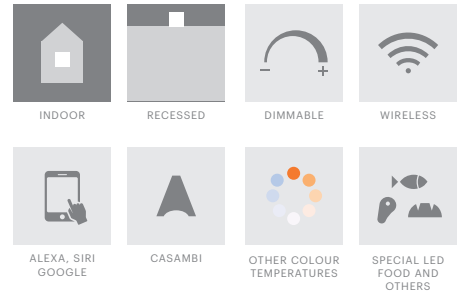

Quadratum-01 Trimless

10301

GOOD NIGHT

Recessed