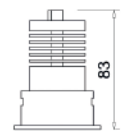

10015.8.**.*10

Number	W	Colour Temperature	Light Distribution	Finish	Dim
10015	8	27 2700	1 Narrow 15°	○ 10 White	NDI* Driver included (non-dimmable) Dimmable driver upon request
		30 3000	2 Medium 25°		
			3 Wide 36°