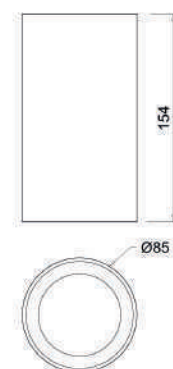

Installation	Indoor
Mounting Position	Surface, Suspended
IP	20
Wattage	20W
Lumen output	1450
Connection	230V
Driver	Included built-in
Dimmable	Non-dimmable

CRI	>90
Life Time	40.000 h
Cut-out Size	-
Dimensions	Ø85 h154mm
Adjustable	No