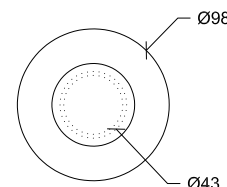

Purus

30088

GOOD NIGHT

Surface

Installation	Indoor
Mounting Position	Surface
Material	Aluminium
IP	20
Wattage	E27
Lumen output	E27
Connection	230V
Driver	Not required
Dimmable	Depending on lamp

CRI	E27
Life Time	E27
Cut-out Size	-
Dimensions	Ø98 h162mm
Adjustable	No