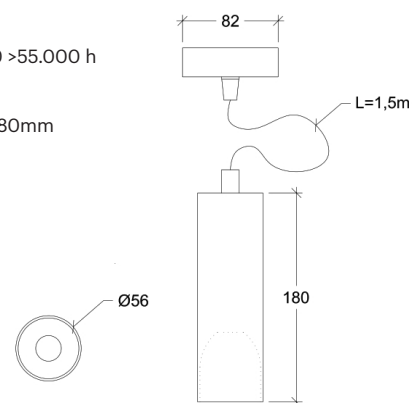

INDOOR SUSPENDED

DIMMABLE

CASAMBI

WIRELESS

Installation	Indoor
Mounting Position	Suspended
IP	20
Wattage	5W 8,6W
Lumen output	700 1200
Connection	230V
Driver	Included built-in
Dimmable	Phase Dim

CRI	>90
Life Time	L80/B10 >55.000 h
Cut-out Size	-
Dimensions	Ø56 h180mm
Adjustable	No