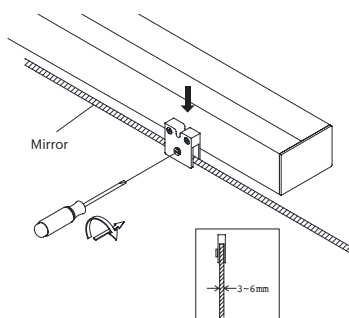

Mirror fixation (included)