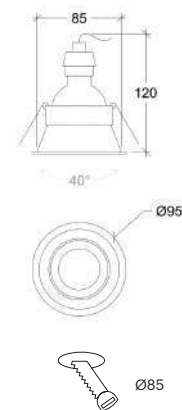

Wattage	5W
Lumen Output	750
Connection	150mA
Dimensions	Ø82 h88mm
Cut-out Size	Ø76 h98mm

Wattage	8,6W
Lumen Output	1200
Connection	250mA
Dimensions	Ø82 h115mm
Cut-out Size	Ø76 h120mm

10001.*.**.*.**.XXX

Wattage	5W
Lumen Output	750
Connection	150mA
Dimensions	Ø95 h99mm
Cut-out Size	Ø85 h109mm

Wattage	8,6W
Lumen Output	1200
Connection	250mA
Dimensions	Ø95 h126mm
Cut-out Size	Ø85 h136mm

10008.*.**.*.*.XXX

CRI	GU10
Life Time	GU10
Cut-out Size	Ø85 h125mm
Dimensions	Ø95 h120mm
Adjustable	Yes

10008.GU10.XX.XX.**.XXX

Number	W	Colour Temperature	Light Distribution	Finish	Dim
10008	GU10	XX Depending on lamp	XX Depending on lamp	<input type="radio"/> 10 White <input checked="" type="radio"/> 20 Black	Depending on lamp