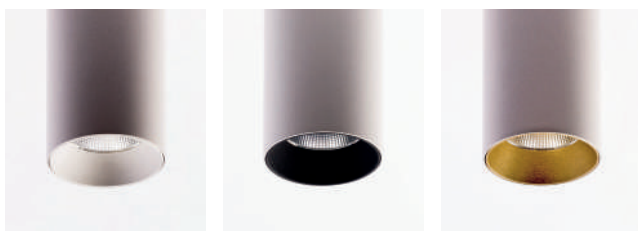

30065.8.27.*.**

Number	W	Colour Temperature	Light Distribution	Finish	Dim
30065	8	27 2700	1 Narrow 25°	⊙ 11 White & White	NDI Driver included (non-dimmable)
			2 Medium 40°	⊙ 12 White & Black	
			4 Superwide 60°	⊙ 14 White & Gold	
				● 21 Black & White	
				● 22 Black & Black	
				● 24 Black & Gold