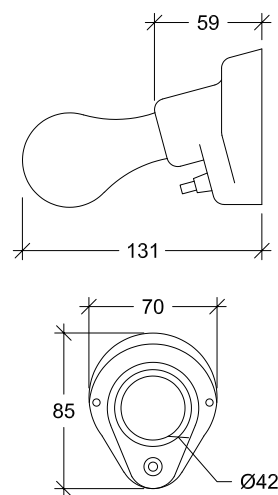

Installation	Indoor
Mounting Position	Surface
Material	Porcelain
IP	20
Wattage	E27
Lumen output	E27
Connection	230V
Driver	Not required
Dimmable	Depending on lamp

CRI	E27
Life Time	E27
Cut-out Size	-
Dimensions	Ø70 h131mm
Adjustable	No