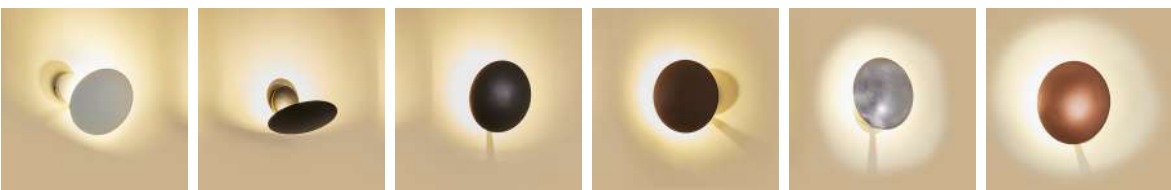

30110.15..**.*.DTR

Number	W	Colour Temperature	Light Distribution	Finish	Dim
30110	15	27 2700 30 3000	 4 Superwide	<i>Exterior & Interior</i> ☉ 11 White & White ● 22 Black & Black ● 32 Aluminium & Black ● 42 Gold & Black ● A2 Corten & White ● B2 Copper & Black Other finishes available upon request	DTR Phase Dim