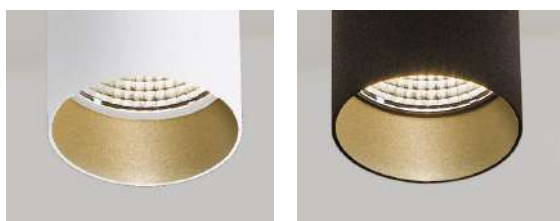

35068.*.*.*.DTR

Number	W	Colour Temperature	Light Distribution	Finish	Dim
35067	5	27 2700	1 Narrow 14°	10 White	DTR
		30 3000	2 Medium 25°	20 Black	
	9	40 4000	3 Wide 40°	30 Aluminium	
			4 Superwide 60°	40 Gold	
			A0 Corten		
				B0 Copper	

Other finishes are available upon request for the external body and the internal ring