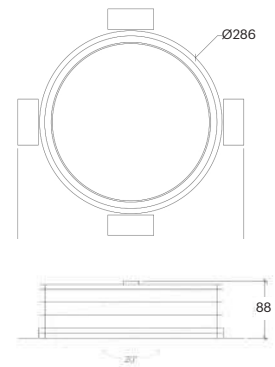

INDOOR RECESSED

ALEXA, SIRI
GOOGLE

DIMMABLE

CASAMBI

WIRELESS

Only for gypsum ceiling
Other wattages and dimensions available upon request (30W and 40W)

Installation	Indoor	CRI	>80
Mounting Position	Ceiling recessed	Life Time	30.000 h
IP	20	Cut-out Size	Ø300 h98mm
Wattage	20W	Dimensions	Ø286 h88mm
Lumen output	1350	Adjustable	Yes
Connection	700mA		
Driver	Included remote		
Dimmable*	ON/OFF, DALI, PUSH (See drivers section)