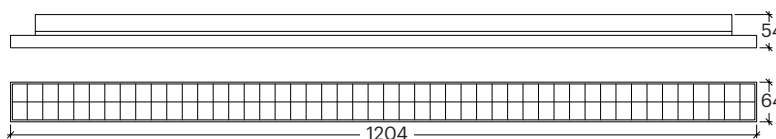

CRI	>80
Life Time	50.000 h
Cut-out Size	-
Dimensions	1204x64 h54mm
Adjustable	No

20451.53.**.*.NDI*

Number	W	Colour Temperature	Light Distribution	Finish	Dim
20451	53	30 3000	3 Wide 50° UGR<19 Silver reflector	○ 10 White	NDI* Driver included (non-dimmable) Dimmable driver upon request
		40 4000		● 20 Black	
		50 5000			
		60 6000			