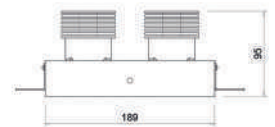

Led module not included in combination with 1 module

Quadratum-02 Trimless

10302

GOOD NIGHT

Recessed

10302.XX.XX.X.**

Cut-out Size 97x189 h105mm
Dimensions 97x189 h95mm
Adjustable +/- 30° 359° Rotation

Luminaire without LED & Driver