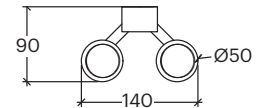

30136...**.**.NDI*

Number	W	Colour Temperature	Light Distribution	Finish	Dim
30136	30	24 2400		10 White	NDI* Driver included (non-dimmable) Dimmable driver upon request
		27 2700		20 Black	
		30 3000		30 Aluminium	
		40 4000		40 Gold	
				A0 Corten	
				B0 Copper	

Other dimensions and wattages available upon request