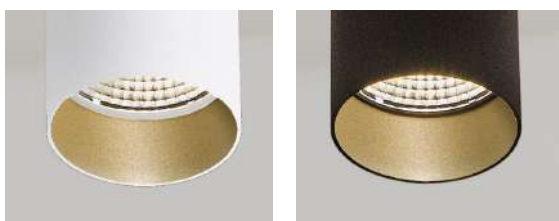

30096.20.**.**

Number	W	Colour Temperature	Light Distribution	Finish	Dim
30096	20	27 2700	1 Narrow 14°	○ 10 White	NDI Driver included (non-dimmable)
		30 3000	2 Medium 25°	● 20 Black	
		40 4000	3 Wide 40°	Other finishes available upon request	
		4 Superwide 60°