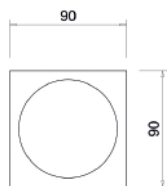

70002.**.**.*.**

Number	W	Colour Temperature	Light Distribution	Finish	Dim
70002	11	27 2700	1 Narrow 20°	○ 10 White	NDI* Driver included (non-dimmable) Dimmable driver upon request
	15	30 3000	2 Medium 40°	● 20 Black	
			4 Superwide 60°		

10001.A.11.10 Square frame-1

○ White