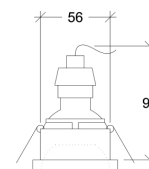

10012.GU10.XX.X.**

Number	W	Colour Temperature	Light Distribution	Finish	Dim
10012	GU10	XX Depending on lamp	XX Depending on lamp	○ 10 White ● 20 Black ● 40 Gold	Depending on lamp