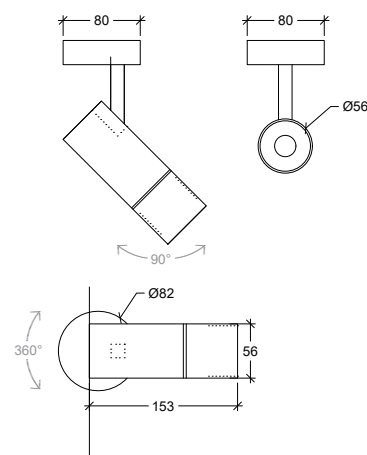

CRI	GU10
Life Time	GU10
Cut-out Size	-
Dimensions	Ø56 h153
Adjustable	Yes

30094.GU10.XX.X.XX

Number	W	Colour Temperature	Light Distribution	Finish	Dim
30094	GU10	X	X	<ul style="list-style-type: none"> ○ 10 White ● 20 Black <p>Other finishes available upon request</p>	Depending on lamp