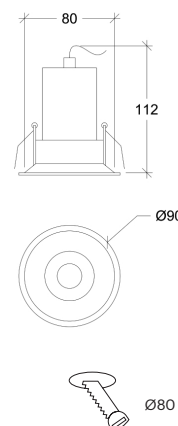

INDOOR

RECESSED

ALEXA, SIRI
GOOGLE

DIMMABLE

CASAMBI

WIRELESS

Installation	Indoor
Mounting Position	Ceiling recessed
IP	20
Wattage	10W
Lumen Output	760
Connection	230V
Driver	Not required
Dimmable	Phase Dim

CRI	>90
Life Time	L80/B10>25.000 h
Cut-out Size	Ø80 h130mm
Dimensions	Ø90 h112mm
Adjustable	No