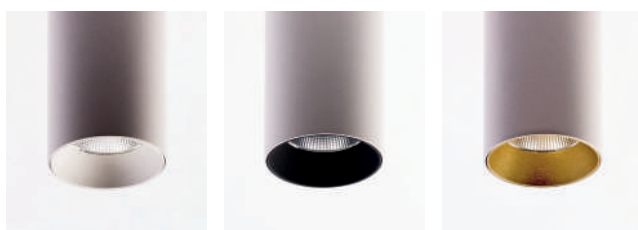

30085.20.30.**

Number	W	Colour Temperature	Light Distribution	Finish	Dim
30085	20	30 3000	1 Narrow 15°	⊙ 11 White & White	NDI Driver included (non-dimmable)
			2 Medium 25°	⦿ 12 White & Black	
			3 Wide 40°	⦿ 14 White & Gold	
				● 21 Black & White	
				⦿ 22 Black & Black	
				● 24 Black & Gold