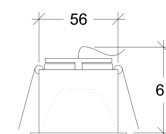

10013.7.**.3.**.DTR

Number	W	Colour Temperature	Light Distribution	Finish	Dim
10013	7	27 2700	3 Wide 36°	⊙ 11 White & White	DTR Phase dim
		30 3000		● 14 White & Gold	
		40 4000		⦿ 22 Black & Black	
				● 24 Black & Gold