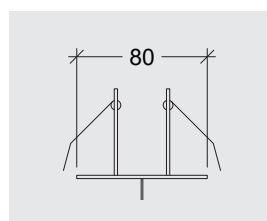

Fluctus 180 Cylinder Suspended

35068

GOOD NIGHT

Suspended

INDOOR SUSPENDED

DIMMABLE

CASAMBI

WIRELESS

Installation	Indoor
Mounting Position	Suspended
IP	20
Wattage	5W 8,6W
Lumen output	700 1200
Connection	230V
Driver	Included built-in
Dimmable	Phase Dim

CRI	>90
Life Time	L80/B10 >55.000 h
Cut-out Size	-
Dimensions	Ø56 h180mm
Adjustable	No

35068.*.*.*.DTR

Number	W	Colour Temperature	Light Distribution	Finish	Dim
35067	5	27 2700	1 Narrow 14°	10 White	DTR
		30 3000	2 Medium 25°	20 Black	
	9	40 4000	3 Wide 40°	30 Aluminium	
			4 Superwide 60°	40 Gold	
			A0 Corten		
				B0 Copper	

Other finishes are available upon request for the external body and the internal ring

Recessed canopy on request