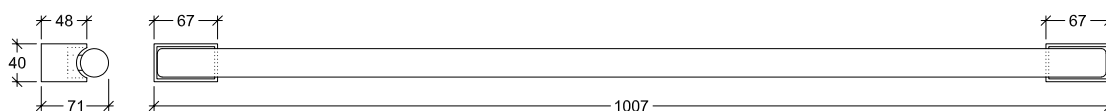

Linestrum 100.2

30076

GOOD NIGHT

Surface

Installation	Indoor	CRI	>80
Mounting Position	Surface	Life Time	25.000 h
IP	20	Cut-out Size	-
Wattage	15W	Dimensions	1007x40 h71mm
Lumen output	1500	Adjustable	
Connection	230V		
Driver	Included		
Dimmable	Non-dimmable		