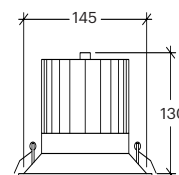

Wattage	30W
Lumen Output	3500
Connection	700mA
Dimensions	Ø160 h130mm
Cut-out size	Ø145 h140mm

10030.**.*.*.*

Number	W	Colour Temperature	Light Distribution	Finish	Dim
10030	22	30 3000	1 Narrow 24°	○ 10 White	NDI* Driver included (non-dimmable) Dimmable driver upon request
	30	40 4000	2 Medium 38°	● 20 Black	
		3 Wide 60°	● 40 Gold		