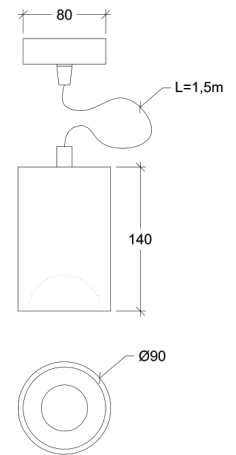

CRI	GU10
Life Time	GU10
Cut-out Size	-
Dimensions	Ø90 h140mm
Adjustable	No

35070.GU10.XX.X.**.XXX

Number	W	Colour Temperature	Light Distribution	Finish	Dim
35070	GU10	X	X	<ul style="list-style-type: none"> ☉ 11 White & White ☉ 14 White & Gold ● 22 Black & Black ● 24 Black & Gold <p>Other finishes available upon request</p>	Depending on lamp