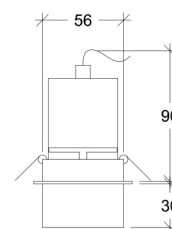

Pendo T230

10010

GOOD NIGHT

Recessed

INDOOR

RECESSED

ALEXA, SIRI
GOOGLE

DIMMABLE

CASAMBI

WIRELESS

Installation	Indoor	CRI	>90
Mounting Position	Ceiling recessed	Life Time	L80/B10>25.000 h
IP	20	Cut-out Size	Ø62 h100mm
Wattage	10W	Dimensions	Ø68 h90mm
Lumen Output	760	Adjustable	No
Connection	230V		
Driver	Not included		
Dimmable	Phase Dim		

10010.10.**.*.**.DTR

Number	W	Colour Temperature	Light Distribution	Finish	Dim
10010	10	27 2700	1 Narrow 12°	⊙ 11 White & White	DTR Phase dim
		30 3000	2 Medium 24°	⦿ 14 White & Gold	
		40 4000	3 Wide 36°	⦿ 22 Black & Black	
			● 24 Black & Gold