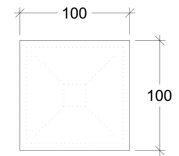

Other dimensions and wattages available upon request

QX

30071

GOOD NIGHT

Surface

Installation	Indoor / Outdoor	CRI	>90
Mounting Position	Surface	Life Time	30.000 h
IP	54	Cut-out Size	-
Wattage	3W + 3W	Dimensions	100x100 h110mm
Lumen output	600	Adjustable	Yes
Connection	230V		
Driver	Included built-in		
Dimmable	Non-dimmable		