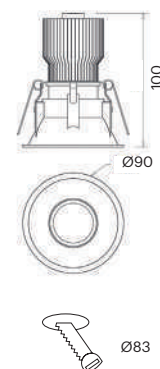

INDOOR

RECESSED

ALEXA, SIRI
GOOGLE

DIMMABLE

CASAMBI

WIRELESS

Installation	Indoor	CRI	>90
Mounting Position	Ceiling recessed	Life Time	35.000 h
IP	20	Cut-out Size	Ø83 h110mm
Wattage	9.3W	Dimensions	Ø90 h100mm
Lumen Output	870	Adjustable	+/- 20°
Connection	500mA		
Driver	Included remote		
Dimmable*	ON/OFF, DALI, PUSH (dimmable drivers on request)