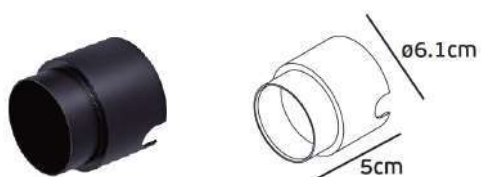

Recessing box included

Oculus

75006

GOOD NIGHT

Recessed wall

Installation	Indoor / Outdoor	CRI	>80
Mounting Position	Wall recessed	Life Time	30.000 h
IP	65	Cut-out Size	Ø75 h38mm
Wattage	2W	Dimensions	Ø80 h38mm
Lumen output	120	Adjustable	No
Connection	230VA		
Driver	Included built-in		
Dimmable*	Non-dimmable		