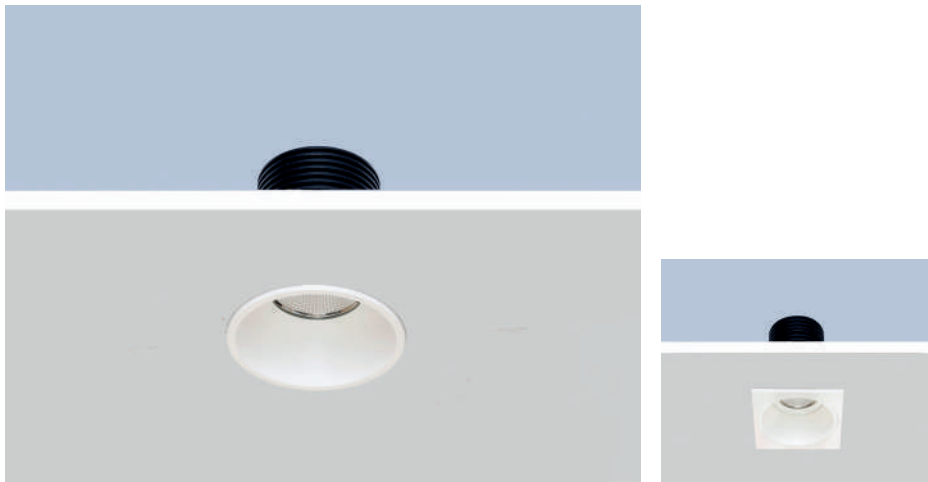

Installation	Indoor	CRI	>90
Mounting Position	Ceiling recessed	Life Time	35.000 h
IP	65	Cut-out Size	Ø76 h112mm
Wattage	11W 15W	Dimensions	Ø82 h102mm
Lumen Output	820 1200	Adjustable	No
Connection	500mA / 350mA		
Driver	Included remote 8-24V (500mA) 20-39V (350mA)		
Dimmable*	Included remote ON/OFF, DALI, PUSH (See drivers section)		

70002.**.**.*.**

Number	W	Colour Temperature	Light Distribution	Finish	Dim
70002	11	27 2700	1 Narrow 20°	○ 10 White	NDI* Driver included (non-dimmable) Dimmable driver upon request
	15	30 3000	2 Medium 40°	● 20 Black	
			4 Superwide 60°		

○ White

○ White