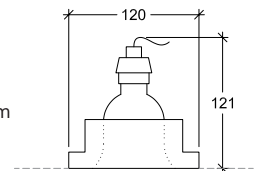

WIRELESS

Gypsum material
Paintable

Installation	Indoor	CRI	GU10
Mounting Position	Ceiling recessed	Life Time	GU10
IP	20	Cut-out Size	125x125 h130mm
Wattage	GU10	Dimensions	120x120 h121mm Ø56mm
Lumen Output	GU10	Adjustable	No
Connection	230V		
Driver	Not required		
Dimmable	Depending on lamp		