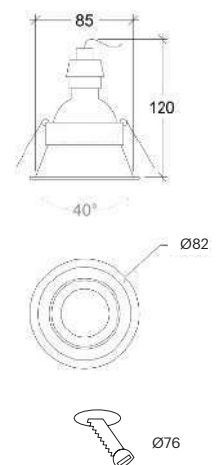

Installation	Indoor
Mounting Position	Ceiling recessed
IP	20
Wattage	GU10
Lumen Output	GU10
Connection	230V
Driver	Not required
Dimmable	Depending on lamp

CRI	GU10
Life Time	GU10
Cut-out Size	Ø76 h125mm
Dimensions	Ø82 h120mm
Adjustable	Yes