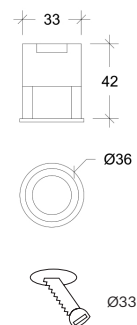

Installation	Indoor
Mounting Position	Recessed only for wood ceiling
IP	20
Wattage	3,3W
Lumen Output	440
Connection	100mA
Driver	Not included
Dimmable*	ON/OFF, DALI, PUSH (See drivers section)

CRI	>90
Life Time	L90/B20 >50.000 h
Cut-out Size	Ø33 h45mm
Dimensions	Ø36 h42mm
Adjustable	No