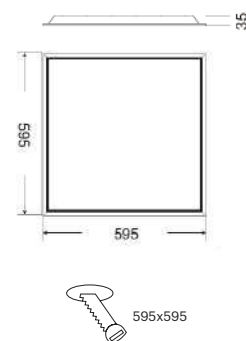

Installation	Indoor	CRI	>80
Mounting Position	Ceiling recessed	Life Time	40.000 h
IP	20	Cut-out Size	595x595 h40mm (technical ceiling)
Wattage	36W	Dimensions	595x595 h35mm
Lumen output	3250		
Connection	230V		
Driver	Included remote		
Dimmable*	ON/OFF, DALI, PUSH (See drivers section)