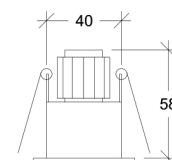

Parvus Q

10017

GOOD NIGHT

Recessed

INDOOR RECESSED

ALEXA, SIRI GOOGLE DIMMABLE CASAMBI WIRELESS

Installation	Indoor	CRI	>90
Mounting Position	Ceiling recessed	Life Time	L80/B10 >55.000 h
IP	20	Cut-out Size	50x50 h68mm
Wattage	6,1W	Dimensions	54x54 h58mm
Lumen Output	635	Adjustable	No
Connection	350mA		
Driver	Not included		
Dimmable*	ON/OFF, DALI, PUSH (See drivers section)		