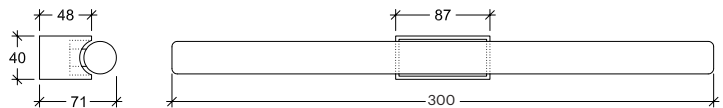

Linestrum 30.1

30072

GOOD NIGHT

Surface

Installation	Indoor	CRI	>80
Mounting Position	Surface	Life Time	25.000 h
IP	20	Cut-out Size	-
Wattage	5W	Dimensions	300x40 h71mm
Lumen output	400	Adjustable	
Connection	230V		
Driver	Included		
Dimmable	Non-dimmable		