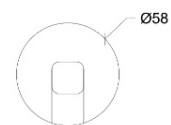

CRI	>90
Life Time	20.000 h
Cut-out Size	Ø61 h50mm (with recessing box) Ø50 h30mm (without recessing box)
Dimensions	Ø58 h25mm
Adjustable	No

70005.1.30.5.**

Number	W	Colour Temperature	Light Distribution	Finish	Dim
70005	1	30 3000	 5 Asymmetric	○ 10 White ● 20 Black	NDI* Driver included (non-dimmable)