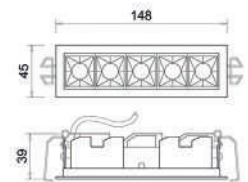

Compactus-5

10512

GOOD NIGHT

Recessed

INDOOR

RECESSED

ALEXA, SIRI
GOOGLE

DIMMABLE

CASAMBI

WIRELESS

Installation	Indoor	CRI	>90
Mounting Position	Ceiling recessed	Life Time	40.000 h
IP	20	Cut-out Size	140x37 h42mm
Wattage	12W	Dimensions	148x45 h39mm
Lumen Output	870	Adjustable	No
Connection	700mA		
Driver	Included remote		
Dimmable*	ON/OFF, DALI, PUSH (dimmable drivers on request)		

10512.12.27.*.**

Number	W	Colour Temperature	Light Distribution	Finish	Dim
10512	12	27 2700	1 Narrow 15° 2 Medium 30° 3 Wide 45°	11 White & White 12 White & Black	NDI* Driver included (non-dimmable) Dimmable driver upon request