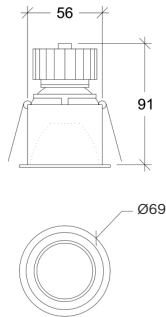

Wattage	8,6W
Lumen Output	1200
Connection	250mA
Dimensions	Ø69 h118mm
Cut-out size	Ø62 h126mm

10013.*.**.*.**.XXX

Number	W	Colour Temperature	Light Distribution	Finish	Dim
10013	5	27 2700	1 Narrow 15°	⊙ 11 White & White	XXX Driver not included (See drivers section)
	9	30 3000	2 Medium 25°	⊙ 14 White & Gold	
		40 4000	3 Wide 39°	⊙ 22 Black & Black	
			4 Superwide 61°	⊙ 24 Black & Gold	