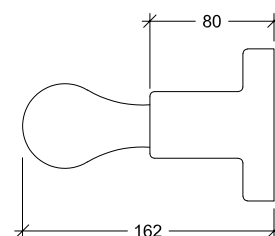

Purus

30088

GOOD NIGHT

Surface

Installation	Indoor
Mounting Position	Surface
Material	Aluminium
IP	20
Wattage	E27
Lumen output	E27
Connection	230V
Driver	Not required
Dimmable	Depending on lamp

CRI	E27
Life Time	E27
Cut-out Size	-
Dimensions	Ø98 h162mm
Adjustable	No