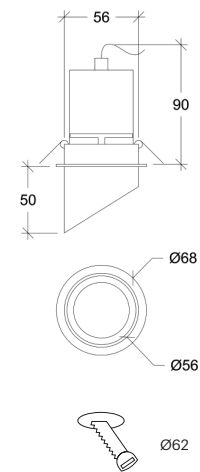

INDOOR RECESSED

ALEXA, SIRI
GOOGLE

DIMMABLE

CASAMBI

WIRELESS

Installation	Indoor	CRI	>90
Mounting Position	Ceiling recessed	Life Time	L80/B10>25.000 h
IP	20	Cut-out Size	Ø62 h100mm
Wattage	10W	Dimensions	Ø68 h90mm
Lumen Output	760	Adjustable	No
Connection	230V		
Driver	Not required		
Dimmable	Phase Dim