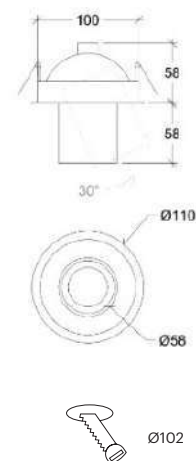

10029.5.**.*.**

Number	W	Colour Temperature	Light Distribution	Finish	Dim
10029	5	27 2700	1 Narrow 15°	○ 10 White	XXX Driver not included (See drivers section)
		30 3000	2 Medium 25°	● 20 Black	
		40 4000	3 Wide 39°		
			4 Superwide 61°