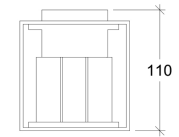

Other dimensions and wattages available upon request

QX

30071

GOOD NIGHT

Surface

Installation	Indoor / Outdoor	CRI	>90
Mounting Position	Surface	Life Time	30.000 h
IP	54	Cut-out Size	-
Wattage	3W + 3W	Dimensions	100x100 h110mm
Lumen output	600	Adjustable	Yes
Connection	230V		
Driver	Included built-in		
Dimmable	Non-dimmable		