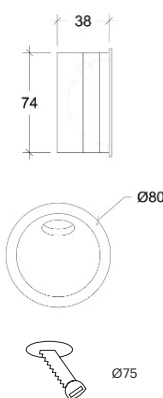

Recessing box included

Oculus

75006

GOOD NIGHT

Recessed wall

Installation	Indoor / Outdoor	CRI	>80
Mounting Position	Wall recessed	Life Time	30.000 h
IP	65	Cut-out Size	Ø75 h38mm
Wattage	2W	Dimensions	Ø80 h38mm
Lumen output	120	Adjustable	No
Connection	230VA		
Driver	Included built-in		
Dimmable*	Non-dimmable		