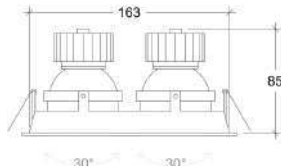

Wattage	2 x 5W
Lumen Output	2 x 750
Connection	150mA
Dimensions	175x90 h85mm
Cut-out size	165x80 h95mm

Wattage	2 x 8,6W
Lumen Output	2 x 1200
Connection	250mA
Dimensions	175x90 h112mm
Cut-out size	165x80 h122mm