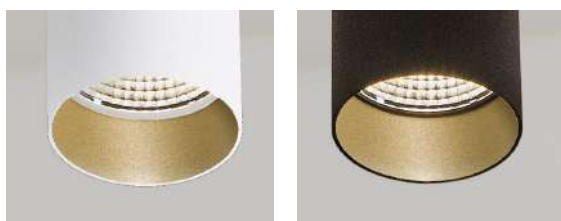

20024.9.**.***.NDI

Number	W	Colour Temperature	Light Distribution	Finish	Dim
20024	5	27 2700	1 Narrow 14°	○ 10 White ● 20 Black	NDI Driver included (non-dimmable)
		30 3000	2 Medium 25°		
	9	40 4000	3 Wide 40°	Other finishes available upon request	
			4 Superwide 60°