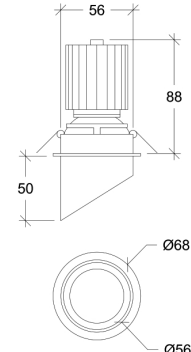

Wattage	5W
Lumen Output	750
Connection	150mA
Dimensions	Ø68 h61mm
Cut-out size	Ø62 h73mm

Wattage	8,6W
Lumen Output	1200
Connection	250mA
Dimensions	Ø68 h88mm
Cut-out size	Ø62 h100mm

10009.*.*.*.*

Number	W	Colour Temperature	Light Distribution	Finish	Dim
10009	5	27 2700	1 Narrow 15°	11 White & White	XXX Driver not included built-in
	9	30 3000	2 Medium 25°	14 White & Gold	
		40 4000	3 Wide 39°	22 Black & Black	
	4 Superwide 61°	24 Black & Gold			