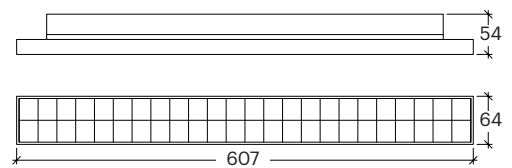

Installation	Indoor	CRI	>80
Mounting Position	Track	Life Time	50.000 h
IP	20	Cut-out Size	-
IK	06	Dimensions	607x64 h54mm
Wattage	27W (24W / 20W / 17W)*	Adjustable	No
Lumen Output	3300		
Connection	230V		
Driver	Included built-in		
Dimmable*	Non-dimmable (dimmable drivers on request) DALI		

20450.27.**.*.NDI*

Number	W	Colour Temperature	Light Distribution	Finish	Dim
20450	27	30 3000	3 Wide 50° UGR<19 Silver reflector	○ 10 White	NDI* Driver included (non-dimmable) Dimmable driver upon request
		40 4000		● 20 Black	
		50 5000			
		60 6000			

* Power selector