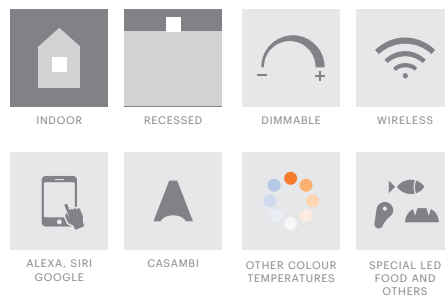

Quadratum-03 Trimless

10303

GOOD NIGHT

Recessed

10303.XX.XX.X.**

Cut-out Size 97x282 h105mm
Dimensions 97x282 h95mm
Adjustable +/- 30° 359° Rotation

Luminaire without LED & Driver

Number	W	Colour Temperature	Light Distribution	Finish
10313	XX	XX	X	☐ 11 White & White ☐ 22 Black & Black