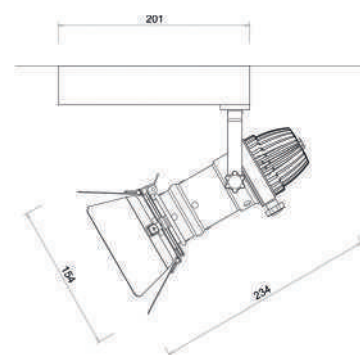

INDOOR

TRACK

Installation	Indoor
Mounting Position	Track
IP	20
Wattage	15W
Lumen Output	1130
Connection	230V
Driver	Included built-in
Dimmable*	Non-dimmable

CRI	>90
Life Time	30.000 h
Cut-out Size	-
Dimensions	Ø78 h234mm
Adjustable	-