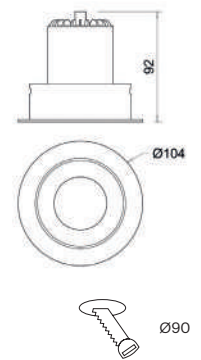

Installation	Indoor	
Mounting Position	Ceiling recessed	
IP	20	
Wattage	11W	15W
Lumen Output	820	1200
Connection	250mA	350mA
Driver	Included remote	
Dimmable*	ON/OFF, DALI, PUSH (See drivers section)	

CRI	>90
Life Time	40.000 h
Cut-out Size	Ø90 h102mm
Dimensions	Ø104 h92mm
Adjustable	+/- 20°

10001.A.20.99 Spread lens