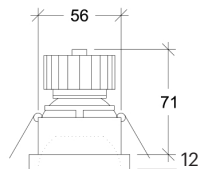

Ø65

Wattage	5W
Lumen Output	750
Connection	150mA
Dimensions	Ø72 h71mm
Cut-out size	Ø65 h81mm

Ø72

Wattage	8,6W
Lumen Output	1200
Connection	250mA
Dimensions	Ø72 h98mm
Cut-out size	Ø65 h110mm

Ø72

10012.*.**.*.**.XXX