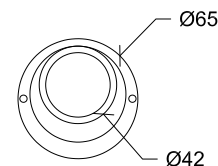

CRI	E27
Life Time	E27
Cut-out Size	-
Dimensions	Ø65 h135mm
Adjustable	No

30080.E27.XX.X.10

Number	W	Colour Temperature	Light Distribution	Finish	Dim
30080	E27	XX Depending on lamp	X Depending on lamp	© 11 White & White	Depending on lamp