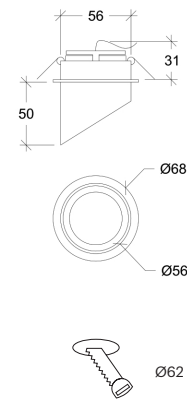

INDOOR RECESSED

ALEXA, SIRI
GOOGLE

DIMMABLE

CASAMBI

WIRELESS

Installation	Indoor
Mounting Position	Ceiling recessed
IP	20
Wattage	7W
Lumen Output	500
Connection	230V
Driver	Not required
Dimmable	Phase Dim

CRI	>80
Life Time	L70/B10>20.000 h
Cut-out Size	Ø62 h35mm
Dimensions	Ø68 h31mm
Adjustable	No