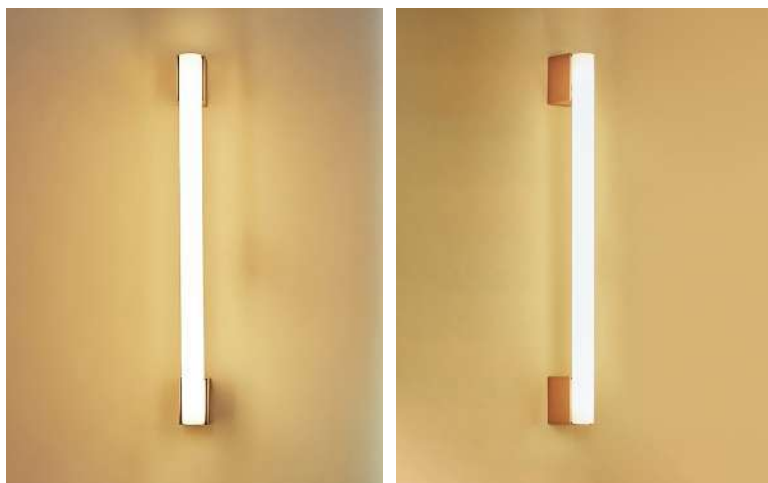

Linestrum 50.2

30075

GOOD NIGHT

Surface