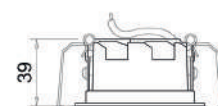

Compactus-2

10506

GOOD NIGHT

Recessed

INDOOR

RECESSED

ALEXA, SIRI
GOOGLE

DIMMABLE

CASAMBI

WIRELESS

Installation	Indoor	CRI	>90
Mounting Position	Ceiling recessed	Life Time	40.000 h
IP	20	Cut-out Size	68x37 h42mm
Wattage	6W	Dimensions	75x45 h39mm
Lumen Output	360	Adjustable	No
Connection	700mA		
Driver	Included remote		
Dimmable*	ON/OFF, DALI, PUSH (dimmable drivers on request)		

10506.6.27.*.**

Number	W	Colour Temperature	Light Distribution	Finish	Dim
10506	6	27 2700	1 Narrow 15° 2 Medium 30° 3 Wide 45°	11 White & White 12 White & Black	NDI* Driver included (non-dimmable) Dimmable driver upon request