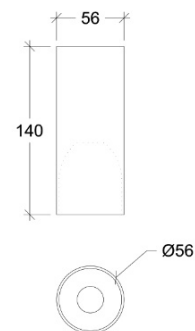

CRI	>90
Life Time	L80/B10 >55.000 h
Cut-out Size	-
Dimensions	Ø56 h140mm
Adjustable	No

30067.*.*.*.NDI

Number	W	Colour Temperature	Light Distribution	Finish	Dim
30067	5	27 2700	1 Narrow 14°	○ 10 White	NDI* Driver included (non-dimmable)
		30 3000	2 Medium 25°	● 20 Black	
	9	40 4000	3 Wide 40°	● 30 Aluminium	
			4 Superwide 60°	● 40 Gold	
				● A0 Corten	
				● B0 Copper	