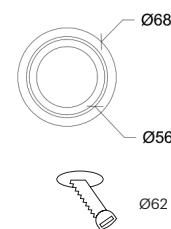

Pendo T230

10010

GOOD NIGHT

Recessed

INDOOR

RECESSED

ALEXA, SIRI
GOOGLE

DIMMABLE

CASAMBI

WIRELESS

Installation	Indoor	CRI	>90
Mounting Position	Ceiling recessed	Life Time	L80/B10>25.000 h
IP	20	Cut-out Size	Ø62 h100mm
Wattage	10W	Dimensions	Ø68 h90mm
Lumen Output	760	Adjustable	No
Connection	230V		
Driver	Not included		
Dimmable	Phase Dim		

10010.10.**.*.**.DTR

Number	W	Colour Temperature	Light Distribution	Finish	Dim
10010	10	27 2700	1 Narrow 12°	⊙ 11 White & White	DTR Phase dim
		30 3000	2 Medium 24°	⦿ 14 White & Gold	
		40 4000	3 Wide 36°	⦿ 22 Black & Black	
			● 24 Black & Gold