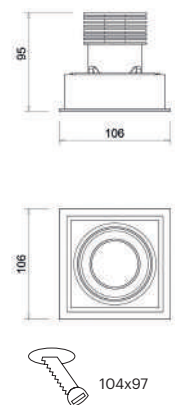

10311.XX.XX.X.**

Cut-out Size 104x97 h105mm
Dimensions 106x106 h95mm
Adjustable +/- 30° 359° Rotation

Luminaire without LED & Driver

Number	W	Colour Temperature	Light Distribution	Finish
10311	XX	XX	X	☉ 11 White & White ● 22 Black & Black

Led module not included in combination with 1 module