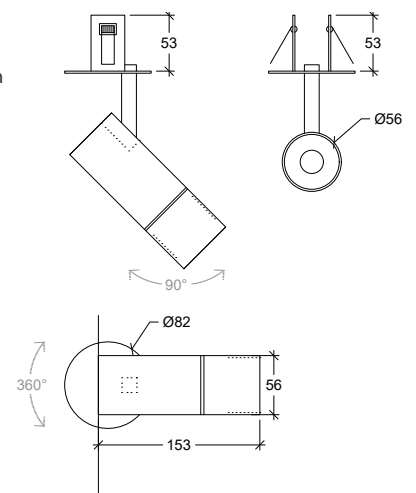

CRI	GU10
Life Time	GU10
Cut-out Size	Ø70mm h60mm
Dimensions	Ø56 h153mm
Adjustable	Yes

10037.GU10.XX.X.XX

Number	W	Colour Temperature	Light Distribution	Finish	Dim
10037	GU10	X	X	<ul style="list-style-type: none"> ○ 10 White ● 20 Black <p>Other finishes available upon request</p>	Depending on lamp