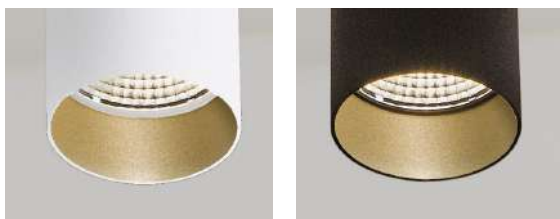

10038.20.**.*.**

Number	W	Colour Temperature	Light Distribution	Finish	Dim
10038	20	27 2700	1 Narrow 14°	○ 10 White	XXX Driver not included (See drivers section)
		30 3000	2 Medium 25°	● 20 Black	
		40 4000	3 Wide 40°	Other finishes available upon request	
		4 Superwide 60°