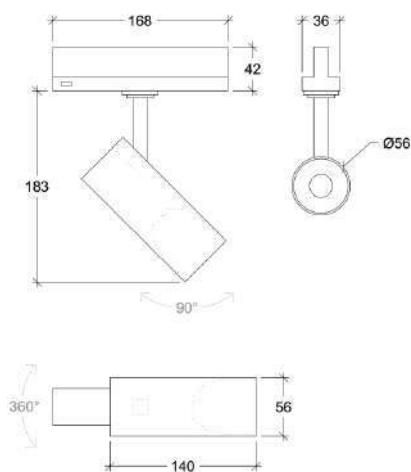

Installation	Indoor	
Mounting Position	Track	
IP	20	
Wattage	5W	8,6W
Lumen Output	700	1200
Connection	230V	
Driver	Included built-in	
Dimmable	Non-dimmable	

CRI	>90
Life Time	L80/B10 > 55.000h
Cut-out Size	-
Dimensions	Ø56 h140mm
Adjustable	Yes