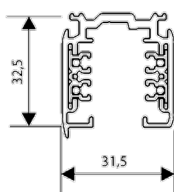

Surface DALI Track