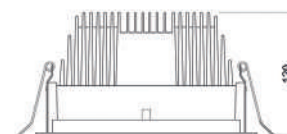

INDOOR RECESSED

ALEXA, SIRI
GOOGLE

DIMMABLE

CASAMBI

WIRELESS

Installation	Indoor
Mounting Position	Ceiling recessed
IP	20
Wattage	25W
Lumen output	2500
Connection	600mA
Driver	Included remote
Dimmable*	ON/OFF, DALI, PUSH (dimmable drivers on request)

CRI	>85
Life Time	40.000 h
Cut-out Size	Ø200 h140mm
Dimensions	Ø215 h120mm
Adjustable	No