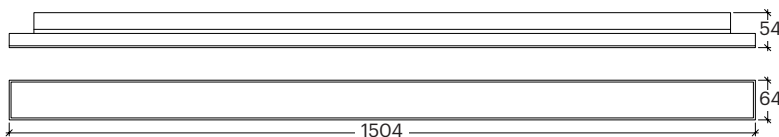

Installation	Indoor
Mounting Position	Track
IP	20
IK	06
Wattage	64W (56W / 47W / 39W)*
Lumen Output	10240
Connection	230V
Driver	Included built-in
Dimmable*	Non-dimmable (dimmable drivers on request) DALI

CRI	>80
Life Time	50.000 h
Cut-out Size	-
Dimensions	1504x64 h54mm
Adjustable	No

20442. 64.**.**.NDI*

Number	W	Colour Temperature	Light Distribution	Finish	Dim
20442	64	30 3000	2 Medium 30°	○ 10 White	NDI* Driver included (non-dimmable) Dimmable driver upon request
		40 4000	3 Wide 60°		
		50 5000	4 Superwide 90°		
		60 6000	5D Double Asym. 2x25°		
			5DW Double Asym. 2x60°		
			6 Opal 120°		

* Power selector