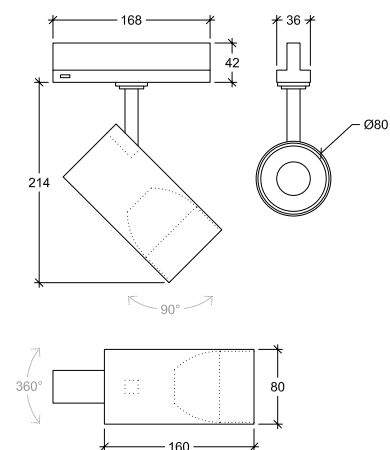

20007.12.27.9.**

Number	W	Colour Temperature	Light Distribution	Finish	Dim
20007	12	27 2700	9 Zoom 9°-42°	○ 10 White ● 20 Black	DTR Phase Dim

Audere Track

20025

GOOD NIGHT

Track

Installation	Indoor	CRI	>90
Mounting Position	Track	Life Time	L80/B10 > 55.000h
IP	20	Cut-out Size	-
Wattage	20W	Dimensions	Ø80 h160mm
Lumen Output	2600	Adjustable	Yes
Connection	230V		
Driver	Included built-in		
Dimmable*	Non-dimmable (dimmable drivers on request) *DALI on request		