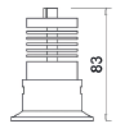

GRAU ROIG / PROJECT: ISABEL LÓPEZ VILALTA+ASOCIADOS

INDOOR

RECESSED

ALEXA, SIRI
GOOGLE

DIMMABLE

CASAMBI

WIRELESS

Installation	Indoor	CRI	>90
Mounting Position	Ceiling recessed	Life Time	40.000 h
IP	20	Cut-out Size	Ø56 h93mm
Wattage	8W	Dimensions	Ø60 h83mm
Lumen Output	600	Adjustable	No
Connection	700mA		
Driver	Included remote		
Dimmable*	ON/OFF, DALI, PUSH (dimmable drivers on request)		