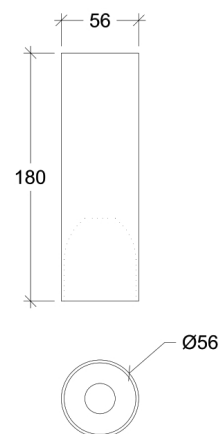

Installation	Indoor	CRI	>90
Mounting Position	Surface	Life Time	L80/B10 >55.000 h
IP	20	Cut-out Size	-
Wattage	5W 8,6W	Dimensions	Ø56 h180mm
Lumen output	790 1200	Adjustable	No
Connection	230V		
Driver	Included built-in		
Dimmable	Phase Dim