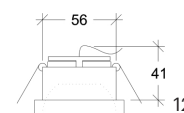

10012.7.**.3.**.DTR

Number	W	Colour Temperature	Light Distribution	Finish	Dim
10012	7	27 2700	3 Wide 38°	○ 10 White	DTR Phase dim
		30 3000		● 20 Black	
		40 4000		● 40 Gold