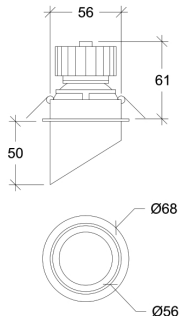

Wattage	5W
Lumen Output	750
Connection	150mA
Dimensions	Ø68 h61mm
Cut-out size	Ø62 h73mm

Wattage	8,6W
Lumen Output	1200
Connection	250mA
Dimensions	Ø68 h88mm
Cut-out size	Ø62 h100mm

10009.*.*.*.*

Number	W	Colour Temperature	Light Distribution	Finish	Dim
10009	5	27 2700	1 Narrow 15°	11 White & White	XXX Driver not included built-in
	9	30 3000	2 Medium 25°	14 White & Gold	
		40 4000	3 Wide 39°	22 Black & Black	
	4 Superwide 61°	24 Black & Gold			