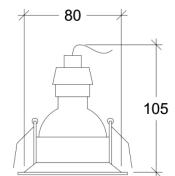

DIMMABLE

CASAMBI

WIRELESS

Installation	Indoor
Mounting Position	Ceiling recessed
IP	20
Wattage	GU10
Lumen Output	GU10
Connection	230V
Driver	Not required
Dimmable	Depending on lamp

CRI	GU10
Life Time	GU10
Cut-out Size	Ø80 h109mm
Dimensions	Ø90 h105mm
Adjustable	No