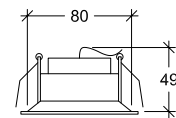

ALEXA, SIRI
GOOGLE

DIMMABLE

CASAMBI

WIRELESS

Installation	Indoor
Mounting Position	Ceiling recessed
IP	20
Wattage	7W
Lumen Output	500
Connection	230V
Driver	Not required
Dimmable	Phase Dim

CRI	>80
Life Time	L70/B10>20.000 h
Cut-out Size	Ø80 h55mm
Dimensions	Ø90 h49mm
Adjustable	No