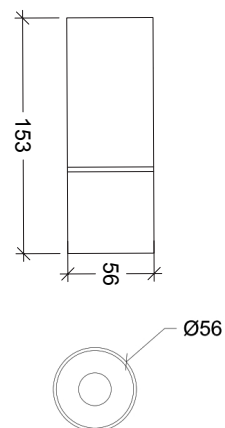

Installation	Indoor
Mounting Position	Surface
IP	20
Wattage	GU10
Lumen output	GU10
Connection	230V
Driver	Not required
Dimmable	Depending on lamp

CRI	GU10
Life Time	GU10
Cut-out Size	-
Dimensions	Ø56 h153mm
Adjustable	No