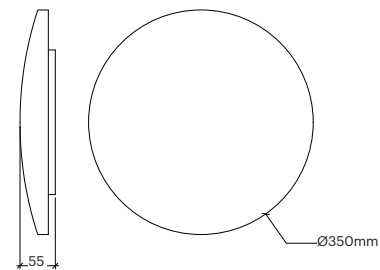

Furniture fixation (included)

PROJECT: SANDRA SOLER STUDIO / PHOTO: MERCÉ GOST PHOTO

Buto 35

30135

GOOD NIGHT

Surface

Installation	Indoor	CRI	>90
Mounting Position	Surface	Life Time	35.000 h
IP	20	Cut-out Size	-
Wattage	18W	Dimensions	Ø350 h55mm
Lumen output	1600	Adjustable	No
Connection	230V		
Driver	Included built-in		
Dimmable	Phase Dim		