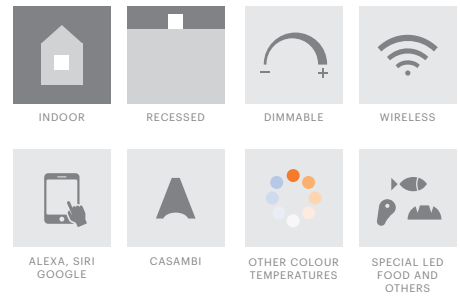

Quadratum-12

10312

10312.XX.XX.X.**

Cut-out Size 104x191 h105mm
Dimensions 106x199 h95mm
Adjustable +/- 30° 359° Rotation

Luminaire without LED & Driver

Number	W	Colour Temperature	Light Distribution	Finish
10312	XX	XX	X	☉ 11 White & White ● 22 Black & Black

Led module not included in combination with 2 modules