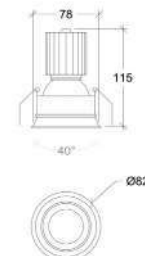

Wattage	5W
Lumen Output	750
Connection	150mA
Dimensions	Ø82 h88mm
Cut-out Size	Ø76 h98mm

Wattage	8,6W
Lumen Output	1200
Connection	250mA
Dimensions	Ø82 h115mm
Cut-out Size	Ø76 h120mm

10001.*.**.*.**.XXX

Wattage	5W
Lumen Output	750
Connection	150mA
Dimensions	Ø95 h99mm
Cut-out Size	Ø85 h109mm

Wattage	8,6W
Lumen Output	1200
Connection	250mA
Dimensions	Ø95 h126mm
Cut-out Size	Ø85 h136mm

10008.*.**.*.*.XXX