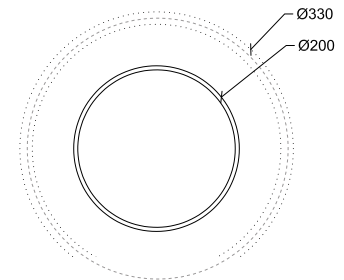

INDOOR

RECESSED

ALEXA, SIRI
GOOGLE

DIMMABLE

CASAMBI

WIRELESS

Gypsum material
Paintable

Installation	Indoor	CRI	>90
Mounting Position	Ceiling recessed	Life Time	30.000 h
IP	20	Cut-out Size	Ø335 h100mm
Wattage	18W	Dimensions	Ø330 h97mm
Lumen Output	1300	Adjustable	No
Connection	230V		
Driver	Included remote		
Dimmable*	ON/OFF, DALI, PUSH (See drivers section)		