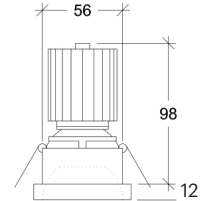

Ø65

Wattage	5W
Lumen Output	750
Connection	150mA
Dimensions	Ø72 h71mm
Cut-out size	Ø65 h81mm

Ø72

Wattage	8,6W
Lumen Output	1200
Connection	250mA
Dimensions	Ø72 h98mm
Cut-out size	Ø65 h110mm

Ø72

10012.*.**.*.**.XXX