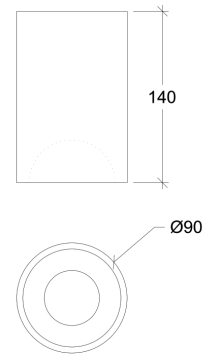

Other finishes are available upon request for the external body and the internal ring

Recessed canopy on request

Canalis T230 Surface

30070

GOOD NIGHT

Surface

Installation	Indoor	CRI	>90
Mounting Position	Surface	Life Time	L80/B10 >25.000 h
IP	20	Cut-out Size	-
Wattage	10W	Dimensions	Ø90 h140mm
Lumen output	675	Adjustable	No
Connection	230V		
Driver	Included built-in		
Dimmable	Phase Dim		