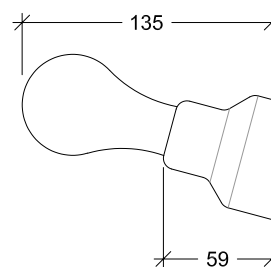

CRI	E27
Life Time	E27
Cut-out Size	-
Dimensions	Ø65 h135mm
Adjustable	No

30080.E27.XX.X.10

Number	W	Colour Temperature	Light Distribution	Finish	Dim
30080	E27	XX Depending on lamp	X Depending on lamp	© 11 White & White	Depending on lamp