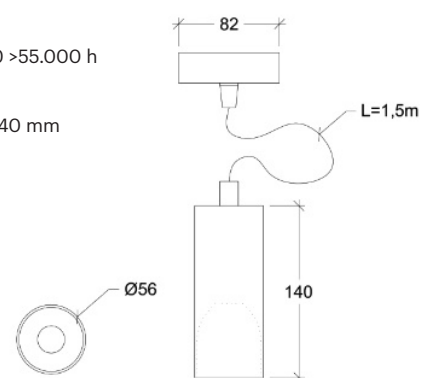

Fluctus 140 Cylinder Suspended

35067

GOOD NIGHT

Suspended

Installation	Indoor	CRI	>90
Mounting Position	Suspended	Life Time	L80/B10 >55.000 h
IP	20	Cut-out Size	-
Wattage	5W 8,6W	Dimensions	Ø56 h140 mm
Lumen output	700 1200	Adjustable	No
Connection	230V		
Driver	Included built-in		
Dimmable*	Non-dimmable *Dimmable drivers upon request		

35067.*.*.*.NDI

Number	W	Colour Temperature	Light Distribution	Finish	Dim
35067	5	27 2700	1 Narrow 14°	○ 10 White	NDI* Driver included (non-dimmable)
	9	30 3000	2 Medium 25°	● 20 Black	
		40 4000	3 Wide 40°	● 30 Aluminium	
			4 Superwide 60°	● 40 Gold	
				● A0 Corten	
				● B0 Copper	

Other finishes are available upon request for the external body and the internal ring

Recessed canopy on request