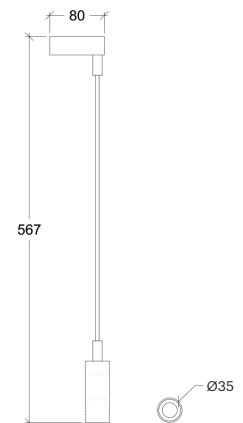

35077.5.**.*

Number	W	Colour Temperature	Light Distribution	Finish	Dim
35077	5	27 2700	1 Narrow 12°	○ 10 White	NDI* Driver included (non-dimmable) Dimmable driver upon request
		30 3000	2 Medium 24°	● 20 Black	
		40 4000	3 Wide 36°	● 30 Aluminium	
				● 40 Gold	
				● A0 Corten	
				● B0 Copper	

Other finishes available upon request