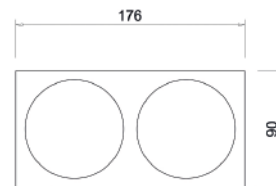

10001.A.12.10 Square frame-2

○ White