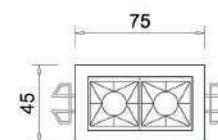

Compactus-2

10506

GOOD NIGHT

Recessed

INDOOR

RECESSED

ALEXA, SIRI
GOOGLE

DIMMABLE

CASAMBI

WIRELESS

Installation	Indoor	CRI	>90
Mounting Position	Ceiling recessed	Life Time	40.000 h
IP	20	Cut-out Size	68x37 h42mm
Wattage	6W	Dimensions	75x45 h39mm
Lumen Output	360	Adjustable	No
Connection	700mA		
Driver	Included remote		
Dimmable*	ON/OFF, DALI, PUSH (dimmable drivers on request)		

10506.6.27.*.**

Number	W	Colour Temperature	Light Distribution	Finish	Dim
10506	6	27 2700	1 Narrow 15° 2 Medium 30° 3 Wide 45°	11 White & White 12 White & Black	NDI* Driver included (non-dimmable) Dimmable driver upon request