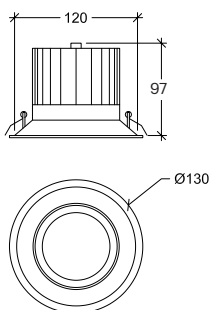

Wattage	30W
Lumen Output	3500
Connection	700mA
Dimensions	Ø160 h130mm
Cut-out size	Ø145 h140mm

10030.**.*.*.*

Number	W	Colour Temperature	Light Distribution	Finish	Dim
10030	22	30 3000	1 Narrow 24°	○ 10 White	NDI* Driver included (non-dimmable) Dimmable driver upon request
	30	40 4000	2 Medium 38°	● 20 Black	
		3 Wide 60°	● 40 Gold		