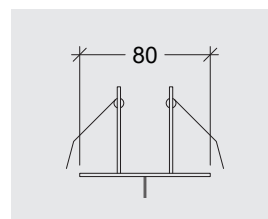

35070.10.**.*.DTR

Number	W	Colour Temperature	Light Distribution	Finish	Dim
35070	10	27 2700	1 Narrow 12°	⊙ 11 White & White	DTR Phase Dim
		30 3000	2 Medium 24°	⦿ 14 White & Gold	
		40 4000	3 Wide 36°	⦿ 22 Black & Black ⦿ 24 Black & Gold	
Other finishes available upon request