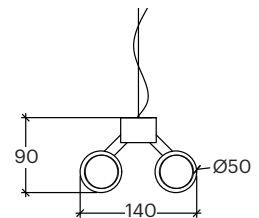

Installation	Indoor
Mounting Position	Suspended
IP	20
Wattage	2x15W
Lumen output	2x700
Connection	230V
Driver	Included built-in
Dimmable*	Non-dimmable *Dimmable drivers upon request

CRI	>90
Life Time	35.000 h
Cut-out Size	-
Dimensions	1160x140 h90mm
Adjustable	No