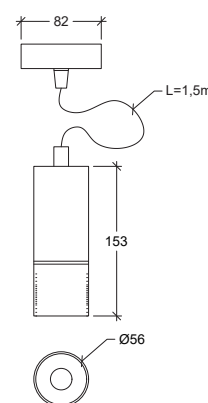

INDOOR SUSPENDED

DIMMABLE

CASAMBI

WIRELESS

Installation	Indoor
Mounting Position	Suspended
IP	20
Wattage	GU10
Lumen output	GU10
Connection	230V
Driver	Not required
Dimmable	Depending on lamp

CRI	GU10
Life Time	GU10
Cut-out Size	-
Dimensions	Ø56 h153mm
Adjustable	No