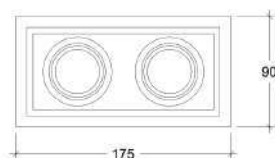

Wattage	2 x 5W
Lumen Output	2 x 750
Connection	150mA
Dimensions	175x90 h85mm
Cut-out size	165x80 h95mm

Wattage	2 x 8,6W
Lumen Output	2 x 1200
Connection	250mA
Dimensions	175x90 h112mm
Cut-out size	165x80 h122mm