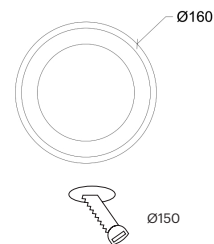

Mergo

10112

GOOD NIGHT

Recessed

Installation	Indoor	CRI	>80
Mounting Position	Ceiling recessed	Life Time	30.000 h
IP	20	Cut-out Size	Ø150 h70mm
Wattage	30W	Dimensions	Ø160 h62mm
Lumen output	2400	Adjustable	No
Connection	700mA		
Driver	Included built-in		
Dimmable*	Non-dimmable		