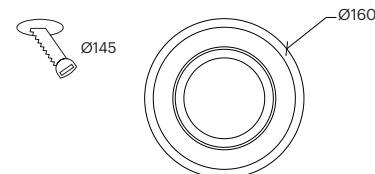

Wattage	30W
Lumen Output	3500
Connection	700mA
Dimensions	Ø160 h130mm
Cut-out size	Ø145 h140mm

10030.**.*.*.*

Number	W	Colour Temperature	Light Distribution	Finish	Dim
10030	22	30 3000	1 Narrow 24°	○ 10 White	NDI* Driver included (non-dimmable) Dimmable driver upon request
	30	40 4000	2 Medium 38°	● 20 Black	
		3 Wide 60°	● 40 Gold		