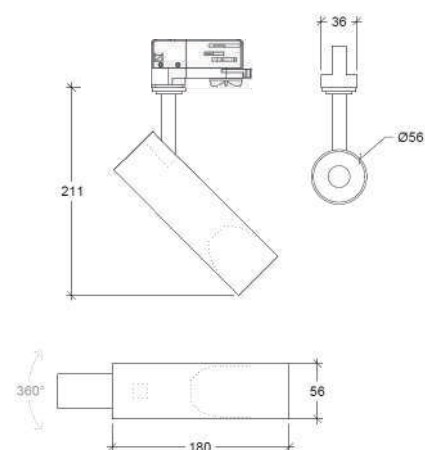

Installation	Indoor	
Mounting Position	Track	
IP	20	
Wattage	5W	8,6W
Lumen Output	700	1200
Connection	230V	
Driver	Included	
Dimmable*	Phase dim *DALI on request	

CRI	>90
Life Time	L80/B10 > 55.000h
Cut-out Size	-
Dimensions	Ø56 h180mm
Adjustable	Yes