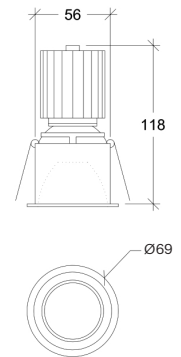

Installation	Indoor
Mounting Position	Ceiling recessed
IP	20
Driver	Not included
Dimmable	ON/OFF, DALI, PUSH (See drivers section)

CRI	>90
Life Time	L80/B10 >55.000 h
Cut-out Size	Ø62 mm
Adjustable	No

Wattage	5W
Lumen Output	750
Connection	150mA
Dimensions	Ø68 h91mm
Cut-out size	Ø62 h101mm

Wattage	8,6W
Lumen Output	1200
Connection	250mA
Dimensions	Ø69 h118mm
Cut-out size	Ø62 h126mm

10013.*.**.*.**.XXX

Number	W	Colour Temperature	Light Distribution	Finish	Dim
10013	5	27 2700	1 Narrow 15°	⊙ 11 White & White	XXX Driver not included (See drivers section)
	9	30 3000	2 Medium 25°	⊙ 14 White & Gold	
		40 4000	3 Wide 39°	⊙ 22 Black & Black	
			4 Superwide 61°	⊙ 24 Black & Gold	