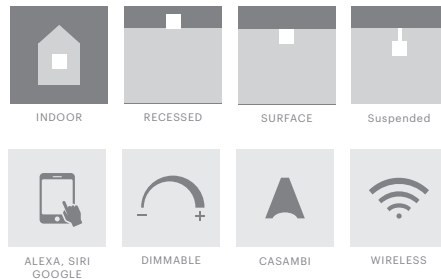

Savanna 60x60 UGR < 19

GOOD NIGHT

10160

Recessed / Surface / Suspended