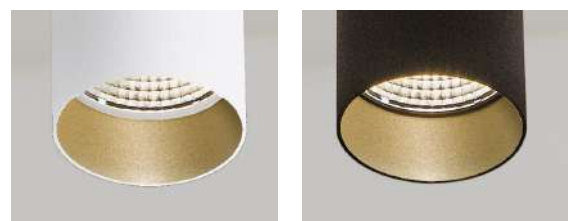

CRI	GU10
Life Time	GU10
Cut-out Size	Ø70mm h60mm
Dimensions	Ø56 h153mm
Adjustable	Yes

10037.GU10.XX.X.XX

Number	W	Colour Temperature	Light Distribution	Finish	Dim
10037	GU10	X	X	<ul style="list-style-type: none"> ○ 10 White ● 20 Black <p>Other finishes available upon request</p>	Depending on lamp