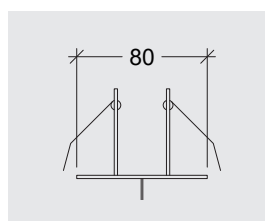

Fluctus 150 Cylinder Suspended GU10

35067

GOOD NIGHT

Suspended

INDOOR SUSPENDED

DIMMABLE

CASAMBI

WIRELESS

Installation	Indoor
Mounting Position	Suspended
IP	20
Wattage	GU10
Lumen output	GU10
Connection	230V
Driver	Not required
Dimmable	Depending on lamp

CRI	GU10
Life Time	GU10
Cut-out Size	-
Dimensions	Ø56 h153mm
Adjustable	No

35067.GU10.XX.X.**.XXX

Number	W	Colour Temperature	Light Distribution	Finish	Dim
35067	GU10	XX	X	○ 10 White ● 20 Black ● 30 Aluminium ● 40 Gold ● A0 Corten ● B0 Copper	Depending on lamp

Other finishes are available upon request for the external body and the internal ring

Recessed canopy on request