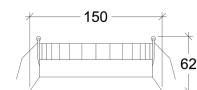

Mergo

10112

GOOD NIGHT

Recessed

Installation	Indoor	CRI	>80
Mounting Position	Ceiling recessed	Life Time	30.000 h
IP	20	Cut-out Size	Ø150 h70mm
Wattage	30W	Dimensions	Ø160 h62mm
Lumen output	2400	Adjustable	No
Connection	700mA		
Driver	Included built-in		
Dimmable*	Non-dimmable		