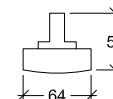

Installation	Indoor
Mounting Position	Track
IP	20
IK	06
Wattage	64W (56W / 47W / 39W)*
Lumen Output	10240
Connection	230V
Driver	Included built-in
Dimmable*	Non-dimmable (dimmable drivers on request) DALI

CRI	>80
Life Time	50.000 h
Cut-out Size	-
Dimensions	1504x64 h54mm
Adjustable	No

20442. 64.**.**.NDI*

Number	W	Colour Temperature	Light Distribution	Finish	Dim
20442	64	30 3000	2 Medium 30°	○ 10 White	NDI* Driver included (non-dimmable) Dimmable driver upon request
		40 4000	3 Wide 60°		
		50 5000	4 Superwide 90°		
		60 6000	5D Double Asym. 2x25°		
			5DW Double Asym. 2x60°		
			6 Opal 120°		

* Power selector