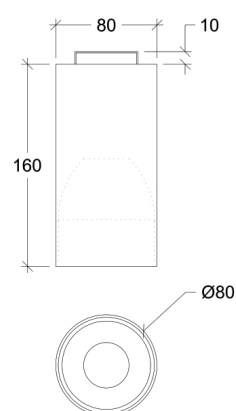

Audere Cylinder Surface

30079

GOOD NIGHT

Surface

Installation	Indoor	CRI	>90
Mounting Position	Surface	Life Time	L80/B10 >55.000 h
IP	20	Cut-out Size	-
Wattage	20W	Dimensions	Ø80 h160mm
Lumen output	2600	Adjustable	No
Connection	230V		
Driver	Included built-in		
Dimmable*	Non-dimmable *Dimmable drivers upon request		

30079.20.**.*.NDI*

Number	W	Colour Temperature	Light Distribution	Finish	Dim
30079	20	27 2700	1 Narrow 14°	10 White	NDI* Driver included (non-dimmable) Dimmable driver upon request
		30 3000	2 Medium 25°	20 Black	
		40 4000	3 Wide 40°	30 Aluminium	
			4 Superwide 60°	40 Gold	
				A0 Corten	
				B0 Copper	

Other finishes are available upon request for the external body and the internal ring