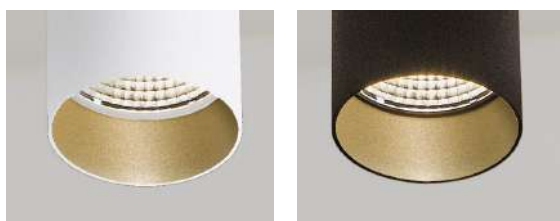

Other finishes are available upon request for the external body and the internal ring

RESTAURANT MAKO / PROJECT: FORTEZA APARICIO

EL CROSANET / PROJECT: SANDRA SOLER STUDIO / PHOTO: MARC TORRA

Furtivus-Zoom Track