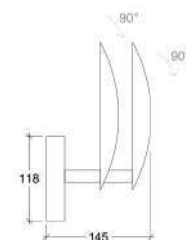

Lunis Twin

30111

GOOD NIGHT

Surface

Installation	Indoor	CRI	>90
Mounting Position	Surface	Life Time	35.000 h
IP	20	Cut-out Size	-
Wattage	2x15W	Dimensions	Ø205x2 h145mm
Lumen output	2x1600	Adjustable	Yes
Connection	230V		
Driver	Not required		
Dimmable	Phase Dim		