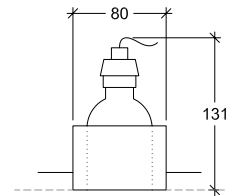

Installation	Indoor
Mounting Position	Ceiling recessed
IP	20
Wattage	GU10
Lumen Output	GU10
Connection	230V
Driver	Not required
Dimmable	Depending on lamp

CRI	GU10
Life Time	GU10
Cut-out Size	83x83 h135mm
Dimensions	80x80 h131mm Ø55mm
Adjustable	No