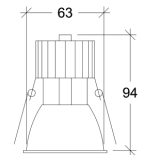

10059.6.**.2.20.XXX

Number	W	Colour Temperature	Light Distribution	Finish	Dim
10059	6	27 2700	2 Medium 40°	○ 10 White ● 20 Black ● 30 Aluminium ● 40 Gold ● 80 Copper	NDI* Driver included (non-dimmable) Dimmable driver upon request
		30 3000			
Other finishes available upon request