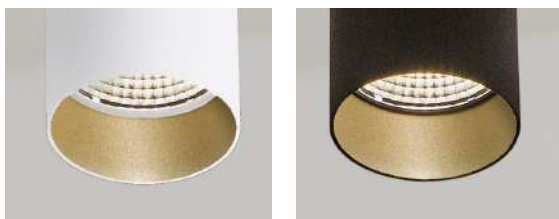

30067.*.*.*.NDI

Number	W	Colour Temperature	Light Distribution	Finish	Dim
30067	5	27 2700	1 Narrow 14°	○ 10 White	NDI* Driver included (non-dimmable)
		30 3000	2 Medium 25°	● 20 Black	
	9	40 4000	3 Wide 40°	● 30 Aluminium	
			4 Superwide 60°	● 40 Gold	
				● A0 Corten	
				● B0 Copper	

Other finishes available upon request