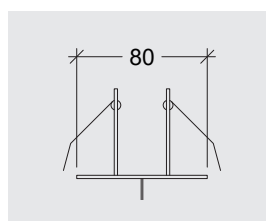

Recessed canopy on request