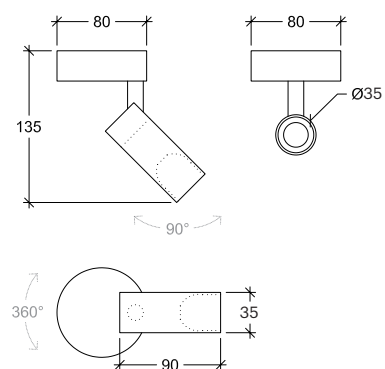

Installation	Indoor	CRI	90
Mounting Position	Ceiling surface	Life Time	L80/B10 >55.000 h
IP	20	Cut-out Size	-
Wattage	5W	Dimensions	Ø35 h135mm
Lumen output	665	Adjustable	Yes
Connection	230V		
Driver	Included built-in		
Dimmable*	Non-dimmable *Dimmable drivers upon request