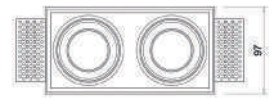

Luminaire without LED & Driver

Number	W	Colour Temperature	Light Distribution	Finish
10302	XX	XX	X	☉ 11 White & White ● 22 Black & Black