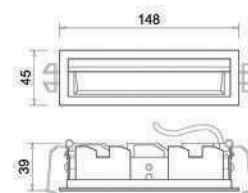

Compactus-Asy

10612

GOOD NIGHT

Recessed

INDOOR RECESSED

ALEXA, SIRI, GOOGLE DIMMABLE CASAMBI WIRELESS

Installation	Indoor	CRI	>90
Mounting Position	Ceiling recessed	Life Time	40.000 h
IP	20	Cut-out Size	140x37 h46mm
Wattage	12W	Dimensions	148x45 h39mm
Lumen Output	790	Adjustable	No
Connection	700mA		
Driver	Included remote		
Dimmable*	ON/OFF, DALI, PUSH (dimmmable drivers on request)		