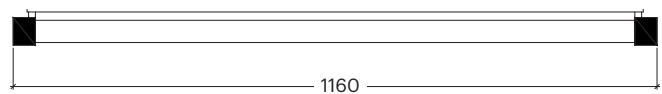

INDOOR

SURFACE

DIMMABLE

CASAMBI

WIRELESS

Installation	Indoor
Mounting Position	Surface
IP	20
Wattage	2x15W
Lumen output	2x700
Connection	230V
Driver	Included built-in
Dimmable*	Non-dimmable *Dimmable drivers upon request

CRI	>90
Life Time	35.000 h
Cut-out Size	-
Dimensions	1160x140 h90mm
Adjustable	No