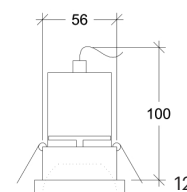

10012.10.**.*.DTR

Number	W	Colour Temperature	Light Distribution	Finish	Dim
10012	10	27 2700	1 Narrow 12°	○ 10 White	DTR Phase dim
		30 3000	2 Medium 24°	● 20 Black	
		40 4000	3 Wide 36°	● 40 Gold