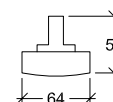

Installation	Indoor
Mounting Position	Track
IP	20
IK	06
Wattage	27W (24W / 20W / 17W)*
Lumen Output	4320
Connection	230V
Driver	Included built-in
Dimmable*	Non-dimmable (dimmable drivers on request) DALI

CRI	>80
Life Time	50.000 h
Cut-out Size	-
Dimensions	607x64 h54mm
Adjustable	No