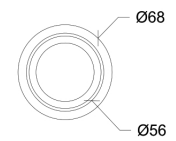

Pendo LOW 230

10010

GOOD NIGHT

Recessed

INDOOR RECESSED

ALEXA, SIRI
GOOGLE

DIMMABLE

CASAMBI

WIRELESS

Installation	Indoor	CRI	>80
Mounting Position	Ceiling recessed	Life Time	L70/B10>20.000 h
IP	20	Cut-out Size	Ø62 h40mm
Wattage	7W	Dimensions	Ø68 h31mm
Lumen Output	500	Adjustable	No
Connection	230V		
Driver	Not required		
Dimmable	Phase Dim		

10010.7.**.*.**

Number	W	Colour Temperature	Light Distribution	Finish	Dim
10010	7	27 2700	3 Wide 38°	⊙ 11 White & White	DTR Phase dim
		30 3000		⊙ 14 White & Gold	
		40 4000		⊙ 22 Black & Black	
				⊙ 24 Black & Gold