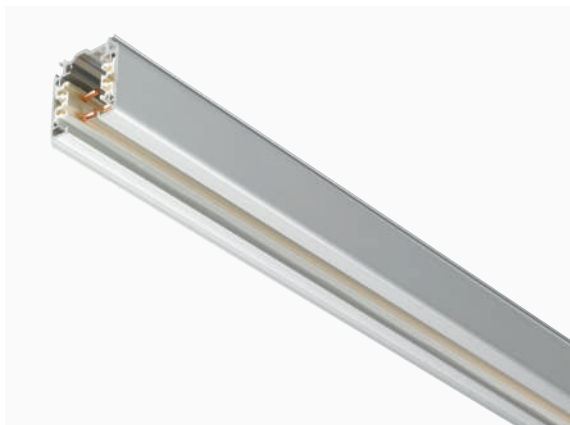

20XTS

Surface Profile

Reference	Description	Length	Finish
20XTS4100-2	Lighting track 3-circuit	1000mm	● Black
20XTS4100-3	Lighting track 3-circuit	1000mm	○ White
20XTS4200-2	Lighting track 3-circuit	2000mm	● Black
20XTS4200-3	Lighting track 3-circuit	2000mm	○ White
20XTS4300-2	Lighting track 3-circuit	3000mm	● Black
20XTS4300-3	Lighting track 3-circuit	3000mm	○ White

Other tracks (upon request)

Recessed 3-Phase Track

Surface DALI Track

Recessed DALI Track