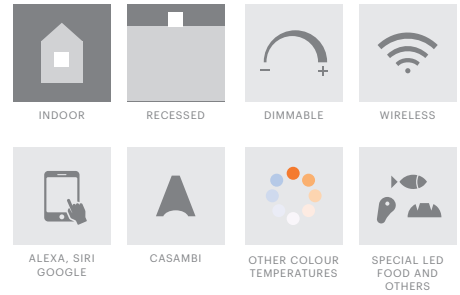

Led module not included in combination with 1 module

Quadratum-02 Trimless

10302

GOOD NIGHT

Recessed

10302.XX.XX.X.**

Cut-out Size 97x189 h105mm
Dimensions 97x189 h95mm
Adjustable +/- 30° 359° Rotation

Luminaire without LED & Driver