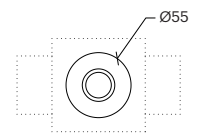

INDOOR RECESSED

ALEXA, SIRI
GOOGLE

DIMMABLE

CASAMBI

WIRELESS

Gypsum material
Paintable

Installation	Indoor
Mounting Position	Ceiling recessed
IP	20
Wattage	GU10
Lumen Output	GU10
Connection	230V
Driver	Not required
Dimmable	Depending on lamp

CRI	GU10
Life Time	GU10
Cut-out Size	83x83 h135mm
Dimensions	80x80 h131mm Ø55mm
Adjustable	No