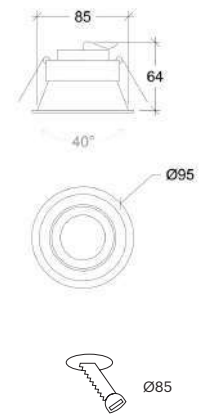

INDOOR

RECESSED

ALEXA, SIRI
GOOGLE

DIMMABLE

CASAMBI

WIRELESS

Installation	Indoor	CRI	>80
Mounting Position	Ceiling recessed	Life Time	L70/B10>20.000 h
IP	20	Cut-out Size	Ø85 h72mm
Wattage	7W	Dimensions	Ø95 h64mm
Lumen Output	500	Adjustable	Yes
Connection	230V		
Driver	Not required		
Dimmable	Phase Dim