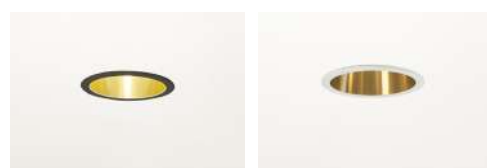

CASAMBI

WIRELESS

Installation	Indoor	CRI	>90
Mounting Position	Ceiling recessed	Life Time	L80/B10>25.000 h
IP	20	Cut-out Size	Ø62 h130mm
Wattage	10W	Dimensions	Ø68 h121mm
Lumen Output	760	Adjustable	No
Connection	230V		
Driver	Not required		
Dimmable	Phase Dim		