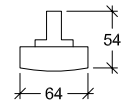

Sabrolumo UGR Track L600

20450

GOOD NIGHT

Track

UGR
<19

Installation	Indoor	CRI	>80
Mounting Position	Track	Life Time	50.000 h
IP	20	Cut-out Size	-
IK	06	Dimensions	607x64 h54mm
Wattage	27W (24W / 20W / 17W)*	Adjustable	No
Lumen Output	3300		
Connection	230V		
Driver	Included built-in		
Dimmable*	Non-dimmable (dimmable drivers on request) DALI		

20450.27.**.*.NDI*

Number	W	Colour Temperature	Light Distribution	Finish	Dim
20450	27	30 3000	3 Wide 50° UGR<19 Silver reflector	○ 10 White	NDI* Driver included (non-dimmable) Dimmable driver upon request
		40 4000		● 20 Black	
		50 5000			
		60 6000			

* Power selector