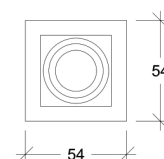

Parvus Q

10017

GOOD NIGHT

Recessed

INDOOR RECESSED

ALEXA, SIRI GOOGLE DIMMABLE CASAMBI WIRELESS

Installation	Indoor	CRI	>90
Mounting Position	Ceiling recessed	Life Time	L80/B10 >55.000 h
IP	20	Cut-out Size	50x50 h68mm
Wattage	6,1W	Dimensions	54x54 h58mm
Lumen Output	635	Adjustable	No
Connection	350mA		
Driver	Not included		
Dimmable*	ON/OFF, DALI, PUSH (See drivers section)		