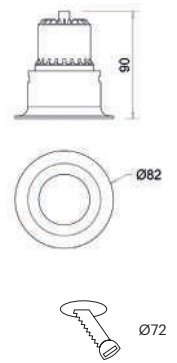

Installation	Indoor	
Mounting Position	Ceiling recessed	
IP	20	
Wattage	11W	15W
Lumen Output	820	1200
Connection	250mA	350mA
Driver	Included remote	
Dimmable*	ON/OFF, DALI, PUSH (See drivers section)	

CRI	>90
Life Time	40.000 h
Cut-out Size	Ø72 h100mm
Dimensions	Ø82 h90mm
Adjustable	No

10001.A.20.99 Spread lens