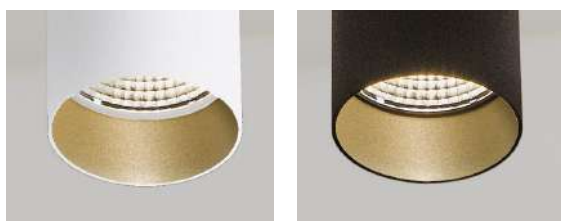

20024.GU10.XX.X.XX

Number	W	Colour Temperature	Light Distribution	Finish	Dim
20024	GU10	X	X	☐ 10 White ☒ 20 Black Other finishes available upon request	Depending on lamp