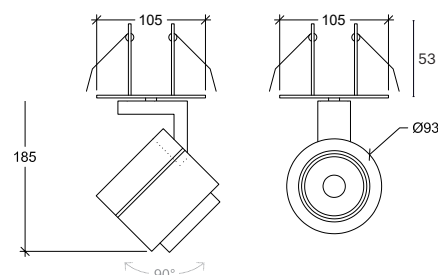

INDOOR RECESSED

DIMMABLE CASAMBI WIRELESS

Installation	Indoor
Mounting Position	Track
IP	20
Wattage	12,3W 23,6W
Lumen Output	1600 3300
Connection	359mA 700mA
Driver	Not included
Dimmable	ON/OFF, DALI, PUSH (See drivers section)

CRI	>90
Life Time	L80/B10 >55.000 h
Cut-out Size	Ø70 h60mm
Dimensions	Ø93 h90mm
Adjustable	Yes

Ø70