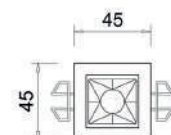

Compactus-1

10503

GOOD NIGHT

Recessed

INDOOR

RECESSED

ALEXA, SIRI
GOOGLE

DIMMABLE

CASAMBI

WIRELESS

Installation	Indoor	CRI	>90
Mounting Position	Ceiling recessed	Life Time	40.000 h
IP	20	Cut-out Size	37x37 h42mm
Wattage	3W	Dimensions	45x45 h39mm
Lumen Output	160	Adjustable	No
Connection	700mA		
Driver	Included remote		
Dimmable*	ON/OFF, DALI, PUSH (dimmable drivers on request)		

10503.3.27.*.**

Number	W	Colour Temperature	Light Distribution	Finish	Dim
10503	3	27 2700	1 Narrow 15° 2 Medium 30° 3 Wide 45°	11 White & White 12 White & Black	NDI* Driver included (non-dimmable) Dimmable driver upon request