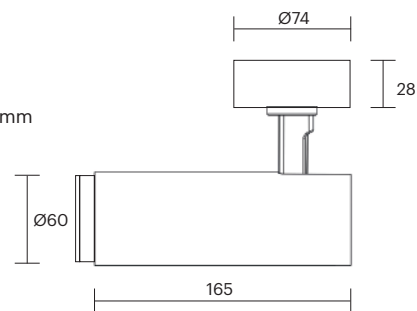

INDOOR

SURFACE

DIMMABLE

CASAMBI

WIRELESS

Installation	Indoor
Mounting Position	Surface
IP	20
Wattage	12W
Lumen output	700
Connection	230V
Driver	Included built-in
Dimmable	Phase Dim

CRI	>90
Life Time	30.000 h
Cut-out Size	-
Dimensions	Ø60 h165mm
Adjustable	Yes