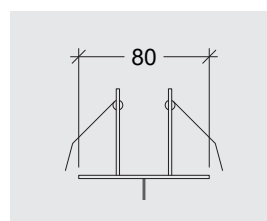

Audere Cylinder Suspended

35079

GOOD NIGHT

Suspended

INDOOR SUSPENDED

DIMMABLE

CASAMBI

WIRELESS

Installation	Indoor	CRI	>90
Mounting Position	Suspended	Life Time	L80/B10 >55.000 h
IP	20	Cut-out Size	-
Wattage	20W	Dimensions	Ø80 h160mm
Lumen output	2600	Adjustable	No
Connection	230V		
Driver	Included built-in		
Dimmable*	Non-dimmable *Dimmable drivers upon request		

35079.20.**.**

Number	W	Colour Temperature	Light Distribution	Finish	Dim
35079	20	27 2700	1 Narrow 14°	10 White	NDI* Driver included (non-dimmable) Dimmable driver upon request
		30 3000	2 Medium 25°	20 Black	
		40 4000	3 Wide 40°	30 Aluminium	
			4 Superwide 60°	40 Gold	
				A0 Corten	
				B0 Copper	

Other finishes are available upon request for the external body and the internal ring

Recessed canopy on request